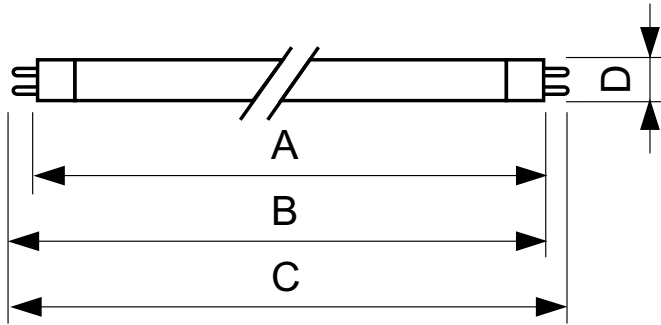

### Product data

General Information		Controls and Dimming	
Cap-Base	G5	Dimmable	No
Nominal lifetime	15,000 hour(s)		
Light Technical		Mechanical and Housing	
Color Code	840 [CCT of 4000K]	Bulb Shape	T5
Luminous Flux	1,350 lm		
Luminous Efficacy (rated) (Nom)	88 lm/W	Approval and Application	
Color Designation	Cool White (CW)	Mercury (Hg) Content (Nom)	2.0 mg
Correlated Color Temperature (Nom)	4000 K	Energy Consumption kWh/1000 h	15 kWh
Color rendering index (CRI)	82		
Operating and Electrical		Product Data	
Power Consumption	14.3 W	Order product name	14 W G5 Cool white Linear fluorescent tube
Lamp Current (Nom)	0.170 A	Full product name	14 W G5 Cool white Linear fluorescent tube
		Full product code	871150057033855
		Order code	927925984058
		Material Nr. (12NC)	927925984058

## Dimensional drawing

Product	D (max)	A (max)	B (max)	B (min)	C (max)
14 W G5 Cool white Linear fluorescent tube	17.0 mm	549.0 mm	556.1 mm	553.7 mm	563.2 mm