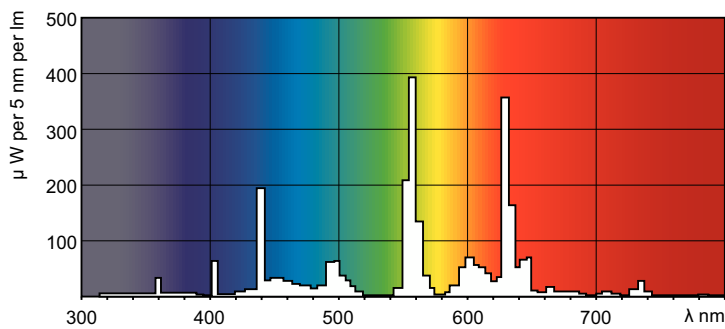

### Product data

General Information		Controls and Dimming	
Cap-Base	G5	Dimmable	No
Nominal lifetime	15,000 hour(s)		
Light Technical		Mechanical and Housing	
Color Code	840 [CCT of 4000K]	Bulb Shape	T5
Luminous Flux	1,350 lm		
Luminous Efficacy (rated) (Nom)	88 lm/W	Approval and Application	
Color Designation	Cool White (CW)	Mercury (Hg) Content (Nom)	2.0 mg
Correlated Color Temperature (Nom)	4000 K	Energy Consumption kWh/1000 h	15 kWh
Color rendering index (CRI)	82		
Operating and Electrical		Product Data	
Power Consumption	14.3 W	Order product name	14 W G5 Cool white Linear fluorescent tube
Lamp Current (Nom)	0.170 A	Full product name	14 W G5 Cool white Linear fluorescent tube
		Full product code	871150057033855
		Order code	927925984058
		Material Nr. (12NC)	927925984058

## Dimensional drawing

Product	D (max)	A (max)	B (max)	B (min)	C (max)
14 W G5 Cool white Linear fluorescent tube	17.0 mm	549.0 mm	556.1 mm	553.7 mm	563.2 mm

## Photometric data

Spectral Power Distribution Colour - TL5 Essential 14W/840 1SL/40