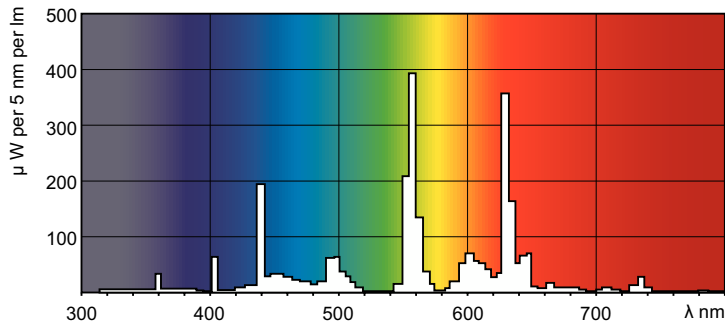

Warnings and Safety

- 20,000 hours lifetime (50% survival point, 3 hour cycle) with preheat ballast which is ENEC compliant. Lifetime performance may differ on non-ENEC compliant ballasts.

Product data

General Information		Controls and Dimming	
Cap-Base	G5	Dimmable	No
Nominal lifetime	15000 hour(s)		
Light Technical		Mechanical and Housing	
Color Code	840 [CCT of 4000K]	Bulb Shape	T5
Luminous Flux	1350 lm		
Luminous Efficacy (rated) (Nom)	88 lm/W	Approval and Application	
Color Designation	Cool White (CW)	Mercury (Hg) Content (Nom)	2.0 mg
Correlated Color Temperature (Nom)	4000 K	Energy Consumption kWh/1000 h	15 kWh
Color rendering index (CRI)	82		
Operating and Electrical		Product Data	
Power Consumption	14.3 W	Order product name	14 W G5 Cool white Linear fluorescent tube
Lamp Current (Nom)	0.170 A	Full product name	14 W G5 Cool white Linear fluorescent tube
		Full product code	871150057033855
		Order code	927925984058
		Material Nr. (12NC)	927925984058
		Numerator - Quantity Per Pack	1
		Net Weight (Piece)	0.043 kg

TL5 Essential HE Super 80

EAN/UPC - Product/Case	8711500570338
Numerator - Packs per outer box	40
EAN/UPC - Case	8711500570345

Dimensional drawing

Product	D (max)	A (max)	B (max)	B (min)	C (max)
14 W G5 Cool white Linear fluorescent tube	17.0 mm	549.0 mm	556.1 mm	553.7 mm	563.2 mm

Photometric data

Spectral Power Distribution Colour - TL5 Essential 14W/840 1SL/40