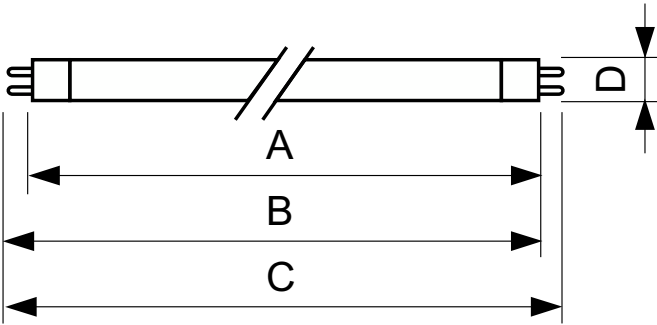

TL5 Essential HE Super 80

14 W G5 Cool white Linear fluorescent tube

Philips TL5 Essential Super80 is a new fluorescent lamp which provides home users and professional end-users an aesthetic miniaturized lighting solution with high reliability at low price.

Warnings and Safety

- 20,000 hours lifetime (50% survival point, 3 hour cycle) with preheat ballast which is ENEC compliant. Lifetime performance may differ on non-ENEC compliant ballasts.

Product data

General Information		Controls and Dimming	
Cap-Base	G5	Dimmable	No
Nominal lifetime	15000 hour(s)		
Light Technical		Mechanical and Housing	
Color Code	840 [CCT of 4000K]	Bulb Shape	T5
Luminous Flux	1350 lm		
Luminous Efficacy (rated) (Nom)	88 lm/W	Approval and Application	
Color Designation	Cool White (CW)	Mercury (Hg) Content (Nom)	2.0 mg
Correlated Color Temperature (Nom)	4000 K	Energy Consumption kWh/1000 h	15 kWh
Color rendering index (CRI)	82		
Operating and Electrical		Product Data	
Power Consumption	14.3 W	Order product name	14 W G5 Cool white Linear fluorescent tube
Lamp Current (Nom)	0.170 A	Full product name	14 W G5 Cool white Linear fluorescent tube
		Full product code	871150057033855
		Order code	927925984058
		Material Nr. (12NC)	927925984058
		Numerator - Quantity Per Pack	1
		Net Weight (Piece)	0.043 kg

TL5 Essential HE Super 80

EAN/UPC - Product/Case	8711500570338
Numerator - Packs per outer box	40
EAN/UPC - Case	8711500570345

Dimensional drawing

Product	D (max)	A (max)	B (max)	B (min)	C (max)
14 W G5 Cool white Linear fluorescent tube	17.0 mm	549.0 mm	556.1 mm	553.7 mm	563.2 mm

Photometric data

Spectral Power Distribution Colour - TL5 Essential 14W/840 1SL/40