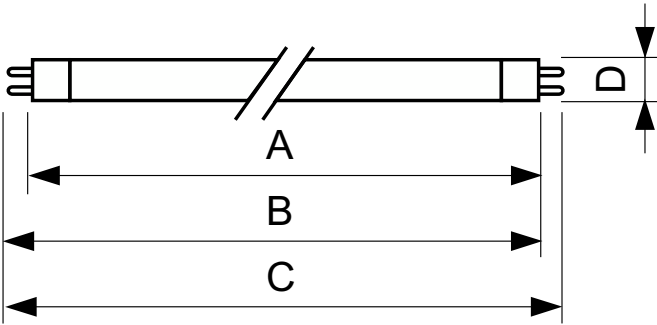

### Product data

General Information		Controls and Dimming	
Cap-Base	G5	Dimmable	No
Nominal lifetime	15,000 hour(s)		
Light Technical		Mechanical and Housing	
Color Code	840 [CCT of 4000K]	Bulb Shape	T5
Luminous Flux	1,350 lm		
Color Designation	Cool White (CW)	Approval and Application	
Luminous Efficacy (rated) (Nom)	88 lm/W	Mercury (Hg) Content (Nom)	2.0 mg
Correlated Color Temperature (Nom)	4000 K	Energy Consumption kWh/1000 h	15 kWh
Color rendering index (CRI)	82		
Operating and Electrical		Product Data	
Power Consumption	14.3 W	Order product name	14 W G5 Cool white Linear fluorescent tube
Lamp Current (Nom)	0.170 A	Full product name	14 W G5 Cool white Linear fluorescent tube
		Full product code	871150057033855
		Order code	927925984058
		Material Nr. (12NC)	927925984058
		Numerator - Quantity Per Pack	1
		Net Weight (Piece)	0.043 kg

## Dimensional drawing

Product	D (max)	A (max)	B (max)	B (min)	C (max)
14 W G5 Cool white Linear fluorescent tube	17.0 mm	549.0 mm	556.1 mm	553.7 mm	563.2 mm