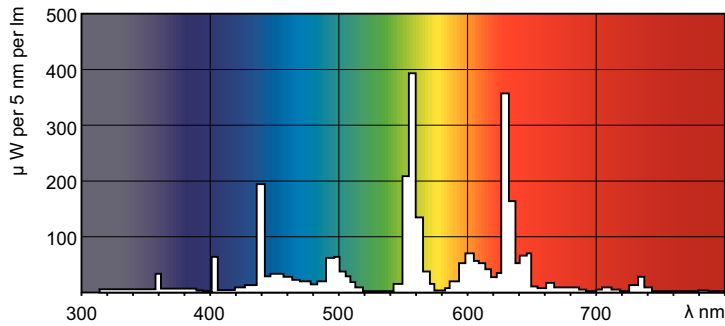

### Product data

General Information		Controls and Dimming	
Cap-Base	G5	Dimmable	No
Nominal lifetime	15,000 hour(s)		
Light Technical		Mechanical and Housing	
Color Code	840 [CCT of 4000K]	Bulb Shape	T5
Luminous Flux	1,350 lm		
Color Designation	Cool White (CW)	Approval and Application	
Luminous Efficacy (rated) (Nom)	88 lm/W	Mercury (Hg) Content (Nom)	2.0 mg
Correlated Color Temperature (Nom)	4000 K	Energy Consumption kWh/1000 h	15 kWh
Color rendering index (CRI)	82		
Operating and Electrical		Product Data	
Power Consumption	14.3 W	Order product name	14 W G5 Cool white Linear fluorescent tube
Lamp Current (Nom)	0.170 A	Full product name	14 W G5 Cool white Linear fluorescent tube
		Full product code	871150057033855
		Order code	927925984058
		Material Nr. (12NC)	927925984058
		Numerator - Quantity Per Pack	1
		Net Weight (Piece)	0.043 kg

## Dimensional drawing

Product	D (max)	A (max)	B (max)	B (min)	C (max)
14 W G5 Cool white Linear fluorescent tube	17.0 mm	549.0 mm	556.1 mm	553.7 mm	563.2 mm

## Photometric data

Spectral Power Distribution Colour - TL5 Essential 14W/840 1SL/40