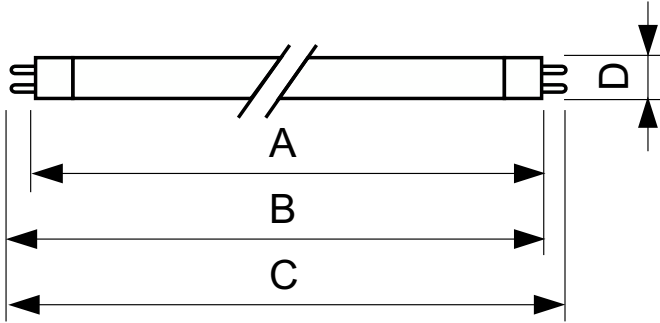

### Product data

General Information		Controls and Dimming	
Cap-Base	G5	Dimmable	No
Nominal lifetime	15000 hour(s)		
Light Technical		Mechanical and Housing	
Color Code	830 [CCT of 3000K]	Bulb Shape	T5
Luminous Flux	1350 lm		
Luminous Efficacy (rated) (Nom)	88 lm/W	Approval and Application	
Color Designation	Warm White (WW)	Mercury (Hg) Content (Nom)	2.0 mg
Correlated Color Temperature (Nom)	3000 K		
Color rendering index (CRI)	82	Product Data	
Operating and Electrical		Order product name	14 W G5 Warm white Linear fluorescent tube
Power Consumption	14.3 W	Full product name	14 W G5 Warm white Linear fluorescent tube
Lamp Current (Nom)	0.170 A	Full product code	871150057031455
		Order code	927925983058
		Material Nr. (12NC)	927925983058
		Numerator - Quantity Per Pack	1
		Net Weight (Piece)	47.500 g
		EAN/UPC - Product/Case	8711500570314

## Dimensional drawing

Product	D (max)	A (max)	B (max)	B (min)	C (max)
14 W G5 Warm white Linear fluorescent tube	17.0 mm	549.0 mm	556.1 mm	553.7 mm	563.2 mm