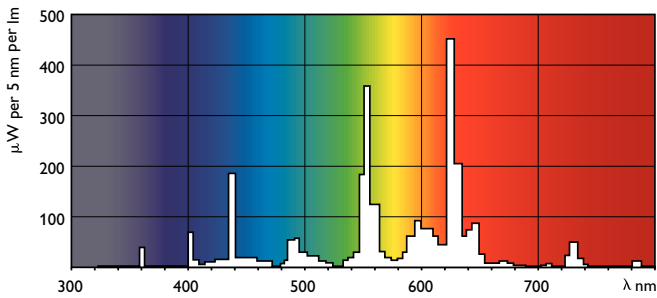

### Product data

General Information		Controls and Dimming	
Cap-Base	G5	Dimmable	No
Nominal lifetime	15000 hour(s)		
Light Technical		Mechanical and Housing	
Color Code	830 [CCT of 3000K]	Bulb Shape	T5
Luminous Flux	1350 lm		
Luminous Efficacy (rated) (Nom)	88 lm/W	Approval and Application	
Color Designation	Warm White (WW)	Mercury (Hg) Content (Nom)	2.0 mg
Correlated Color Temperature (Nom)	3000 K		
Color rendering index (CRI)	82	Product Data	
Operating and Electrical		Order product name	14 W G5 Warm white Linear fluorescent tube
Power Consumption	14.3 W	Full product name	14 W G5 Warm white Linear fluorescent tube
Lamp Current (Nom)	0.170 A	Full product code	871150057031455
		Order code	927925983058
		Material Nr. (12NC)	927925983058
		Numerator - Quantity Per Pack	1
		Net Weight (Piece)	47.500 g
		EAN/UPC - Product/Case	8711500570314

## Dimensional drawing

Product	D (max)	A (max)	B (max)	B (min)	C (max)
14 W G5 Warm white Linear fluorescent tube	17.0 mm	549.0 mm	556.1 mm	553.7 mm	563.2 mm

## Photometric data

Spectral Power Distribution Colour - TL5 Essential 14W/830 1SL/40