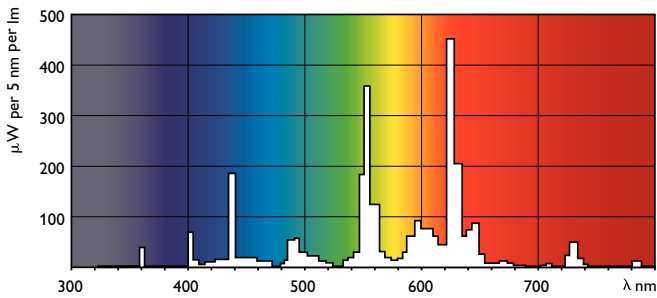

Light Technical	
Color Code	830 [CCT of 3000K]
Luminous Flux	1,350 lm
Luminous Efficacy (rated) (Nom)	88 lm/W
Color Designation	Warm White (WW)
Correlated Color Temperature (Nom)	3000 K
Color rendering index (CRI)	82

Product Data	
Order product name	14 W G5 Warm white Linear fluorescent tube
Full product name	14 W G5 Warm white Linear fluorescent tube
Full product code	871150057031455
Order code	927925983058
Material Nr. (12NC)	927925983058
Numerator - Quantity Per Pack	1
Net Weight (Piece)	47.500 g
EAN/UPC - Product/Case	8711500570314

TL5 Essential HE Super 80

Numerator - Packs per outer box	40
EAN/UPC - Case	8711500570321

Dimensional drawing

Product	D (max)	A (max)	B (max)	B (min)	C (max)
14 W G5 Warm white Linear fluorescent tube	17.0 mm	549.0 mm	556.1 mm	553.7 mm	563.2 mm

Photometric data

Spectral Power Distribution Colour - TL5 Essential 14W/830 1SL/40