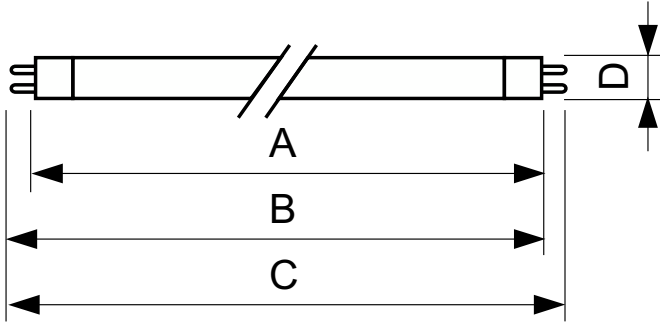

Operating and Electrical	
Power Consumption	14.3 W
Lamp Current (Nom)	0.170 A

Controls and Dimming	
Dimmable	No

Mechanical and Housing	
Bulb Shape	T5

Approval and Application	
Mercury (Hg) Content (Nom)	2.0 mg

Product Data	
Order product name	14 W G5 Warm white Linear fluorescent tube
Full product name	14 W G5 Warm white Linear fluorescent tube
Full product code	871150057031455
Order code	927925983058
Material Nr. (12NC)	927925983058
Numerator - Quantity Per Pack	1
Net Weight (Piece)	47.500 g
EAN/UPC - Product/Case	8711500570314

TL5 Essential HE Super 80

Numerator - Packs per outer box	40
EAN/UPC - Case	8711500570321

Dimensional drawing

Product	D (max)	A (max)	B (max)	B (min)	C (max)
14 W G5 Warm white Linear fluorescent tube	17.0 mm	549.0 mm	556.1 mm	553.7 mm	563.2 mm