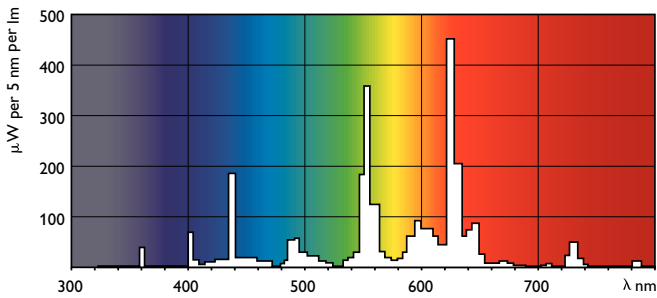

### Product data

General Information		Controls and Dimming	
Cap-Base	G5	Dimmable	No
Nominal lifetime	15,000 hour(s)		
Light Technical		Mechanical and Housing	
Color Code	830 [CCT of 3000K]	Bulb Shape	T5
Luminous Flux	1,350 lm		
Color Designation	Warm White (WW)	Approval and Application	
Luminous Efficacy (rated) (Nom)	88 lm/W	Mercury (Hg) Content (Nom)	2.0 mg
Correlated Color Temperature (Nom)	3000 K		
Color rendering index (CRI)	82	Product Data	
Operating and Electrical		Order product name	14 W G5 Warm white Linear fluorescent tube
Power Consumption	14.3 W	Full product name	14 W G5 Warm white Linear fluorescent tube
Lamp Current (Nom)	0.170 A	Full product code	871150057031455
		Order code	927925983058
		Material Nr. (12NC)	927925983058
		Numerator - Quantity Per Pack	1
		Net Weight (Piece)	47.500 g
		EAN/UPC - Product/Case	8711500570314

## Dimensional drawing

Product	D (max)	A (max)	B (max)	B (min)	C (max)
14 W G5 Warm white Linear fluorescent tube	17.0 mm	549.0 mm	556.1 mm	553.7 mm	563.2 mm

## Photometric data

Spectral Power Distribution Colour - TL5 Essential 14W/830 1SL/40