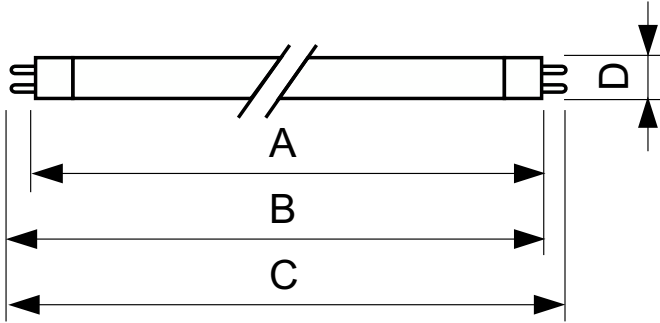

### Product data

General Information		Controls and Dimming	
Cap-Base	G5	Dimmable	No
Nominal lifetime	15,000 hour(s)		
Light Technical		Mechanical and Housing	
Color Code	830 [CCT of 3000K]	Bulb Shape	T5
Luminous Flux	1,350 lm		
Color Designation	Warm White (WW)	Approval and Application	
Luminous Efficacy (rated) (Nom)	88 lm/W	Mercury (Hg) Content (Nom)	2.0 mg
Correlated Color Temperature (Nom)	3000 K		
Color rendering index (CRI)	82	Product Data	
Operating and Electrical		Order product name	14 W G5 Warm white Linear fluorescent tube
Power Consumption	14.3 W	Full product name	14 W G5 Warm white Linear fluorescent tube
Lamp Current (Nom)	0.170 A	Full product code	871150057031455
		Order code	927925983058
		Material Nr. (12NC)	927925983058
		Numerator - Quantity Per Pack	1
		Net Weight (Piece)	47.500 g
		EAN/UPC - Product/Case	8711500570314

## Dimensional drawing

Product	D (max)	A (max)	B (max)	B (min)	C (max)
14 W G5 Warm white Linear fluorescent tube	17.0 mm	549.0 mm	556.1 mm	553.7 mm	563.2 mm