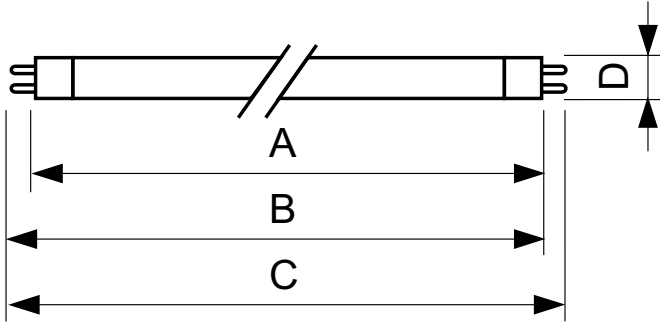

Warnings and Safety

- 20,000 hours lifetime (50% survival point, 3 hour cycle) with preheat ballast which is ENEC compliant. Lifetime performance may differ on non-ENEC compliant ballasts.

Product data

General Information		Controls and Dimming	
Cap-Base	G5	Dimmable	No
Nominal lifetime	15,000 hour(s)		
Light Technical		Mechanical and Housing	
Color Code	830 [CCT of 3000K]	Bulb Shape	T5
Luminous Flux	1,350 lm		
Color Designation	Warm White (WW)	Approval and Application	
Luminous Efficacy (rated) (Nom)	88 lm/W	Mercury (Hg) Content (Nom)	2.0 mg
Correlated Color Temperature (Nom)	3000 K		
Color rendering index (CRI)	82	Product Data	
Operating and Electrical		Order product name	14 W G5 Warm white Linear fluorescent tube
Power Consumption	14.3 W	Full product name	TL5 Essential 14W/830 1SL/40
Lamp Current (Nom)	0.170 A	Full product code	871150057031455
		Order code	57031455
		Material Nr. (12NC)	927925983058
		Numerator - Quantity Per Pack	1
		Net Weight (Piece)	47.500 g
		EAN/UPC - Product/Case	8711500570314

TL5 Essential HE Super 80

Numerator - Packs per outer box	40
EAN/UPC - Case	8711500570321

Dimensional drawing

Product	D (max)	A (max)	B (max)	B (min)	C (max)
14 W G5 Warm white Linear fluorescent tube	17.0 mm	549.0 mm	556.1 mm	553.7 mm	563.2 mm

Photometric data

Spectral Power Distribution Colour - TL5 Essential 14W/830 1SL/40