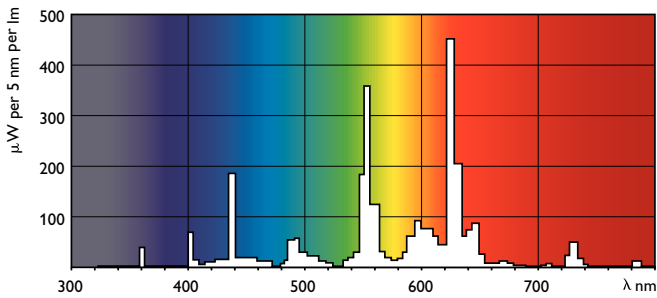

Warnings and Safety

- 20,000 hours lifetime (50% survival point, 3 hour cycle) with preheat ballast which is ENEC compliant. Lifetime performance may differ on non-ENEC compliant ballasts.

Product data

General Information		Controls and Dimming	
Cap-Base	G5	Dimmable	No
Nominal lifetime	15,000 hour(s)		
Light Technical		Mechanical and Housing	
Color Code	830 [CCT of 3000K]	Bulb Shape	T5
Luminous Flux	1,350 lm		
Color Designation	Warm White (WW)	Approval and Application	
Luminous Efficacy (rated) (Nom)	88 lm/W	Mercury (Hg) Content (Nom)	2.0 mg
Correlated Color Temperature (Nom)	3000 K		
Color rendering index (CRI)	82	Product Data	
Operating and Electrical		Order product name	14 W G5 Warm white Linear fluorescent tube
Power Consumption	14.3 W	Full product name	TL5 Essential 14W/830 1SL/40
Lamp Current (Nom)	0.170 A	Full product code	871150057031455
		Order code	57031455
		Material Nr. (12NC)	927925983058
		Numerator - Quantity Per Pack	1
		Net Weight (Piece)	47.500 g
		EAN/UPC - Product/Case	8711500570314

TL5 Essential HE Super 80

Numerator - Packs per outer box	40
EAN/UPC - Case	8711500570321

Dimensional drawing

Product	D (max)	A (max)	B (max)	B (min)	C (max)
14 W G5 Warm white Linear fluorescent tube	17.0 mm	549.0 mm	556.1 mm	553.7 mm	563.2 mm

Photometric data

Spectral Power Distribution Colour - TL5 Essential 14W/830 1SL/40