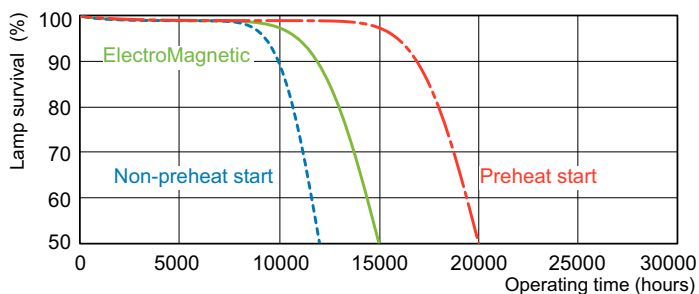

Lebensdauer

Life expectancy diagram - 3 hour cycle