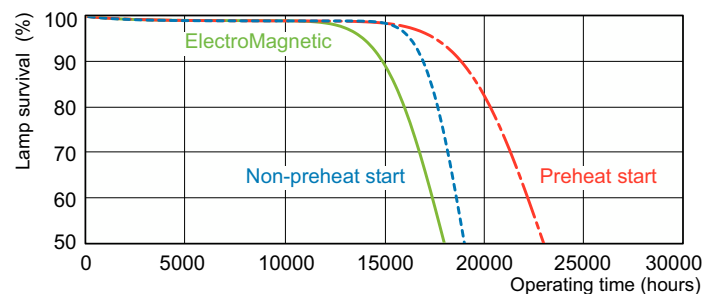

## Photometrische Daten

Spectral Power Distribution Colour - MASTER TL-D Super 80 1m 36W/840 SLV/25

## Lebensdauer

Life expectancy diagram - 3 hour cycle

Life expectancy diagram - 12 hour cycle