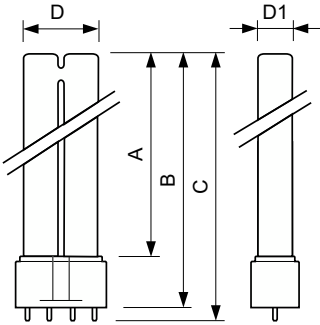

MASTER PL-L 4 针

36 W 4 Pin Cool daylight Non integrated compact fluorescent

紧凑型节能荧光灯。紧凑的长弧结构，低压低汞荧光灯管。由 2 根平行的细荧光灯管组成

安全提示

- Lamp light technical and electrical characteristics are influenced by operating conditions, i.e. lamp ambient temperature and operating position as well as applied control gear
- Shorter lamp life when often switching and not well pre-heated electrodes
- A lamp breaking is extremely unlikely to have any impact on your health. If a lamp breaks, ventilate the room for 30 minutes and remove the parts, preferably with gloves. Put them in a sealed plastic bag and take it to your local waste facilities for recycling. Do not use a vacuum cleaner.

产品数据

一般信息	
底盖	2G11
标称使用寿命	15,000 小时
50% 故障条件下的使用寿命 (标称)	15,000 小时

灯技术	
颜色代码	865 [CCT of 6500K]
光通量	2,900 lm
光效 (额定)(标称)	80 lm/W
颜色名称	冷日光
相关色温 (标称)	6500 K
显色指数 (CRI)	80

操作和电气	
功耗	36 W
灯具电流 (标称)	0.435 A

控制和调光	
可调光	是

审批和申请	
汞 (Hg) 含量 (标称)	2.0 mg
能耗 kWh/1000 h	40 kWh

产品数据	
订单产品名称	36 W 4 Pin Cool daylight Non integrated compact fluorescent
完整的产品名称	36 W 4 Pin Cool daylight Non integrated compact fluorescent
完整产品代码	871150063520441
订购代码	927903486572
材料编号 (12NC)	927903486572
计算器 - 每包数量	1
净重 (每件)	104.000 g

MASTER PL-L 4 针

EAN/UPC - 产品/箱	8711500635204
计算器 - 每个外包装箱中的包数	25
EAN/UPC - 案例	8711500635211

二维绘图

Product	D (max)	D1 (max)	A (max)	B (max)	C (max)
36 W 4 Pin Cool daylight Non integrated compact fluorescent	39.0 mm	18.0 mm	384.2 mm	410 mm	416.6 mm