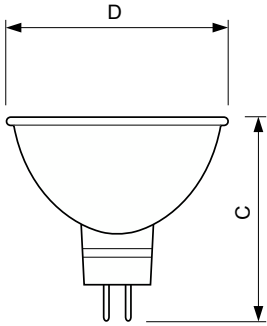

### Product data

General Information	
Cap-Base	GU5.3
Nominal lifetime	3,000 hour(s)
Lighting Technology	Halogen
Light Technical	
Beam Angle (Nom)	36 degree(s)
Color rendering index (CRI)	100
Operating and Electrical	
Power Consumption	50 W
Lamp Current (Nom)	4.17 A
Starting Time (Nom)	0.0 s
Voltage (Nom)	12 V
Controls and Dimming	
Dimmable	Yes

Mechanical and Housing	
Bulb Shape	MR16
Product Data	
Order product name	50 W GU5.3 cap Warm white Halogen spot
Full product name	50 W GU5.3 cap Warm white Halogen spot
Full product code	872790089361800
Order code	925696817104
Material Nr. (12NC)	925696817104
Numerator - Quantity Per Pack	1
Net Weight (Piece)	0.032 kg
EAN/UPC - Product/Case	8727900893618
Numerator - Packs per outer box	50
EAN/UPC - Case	8727900893625

### Dimensional drawing