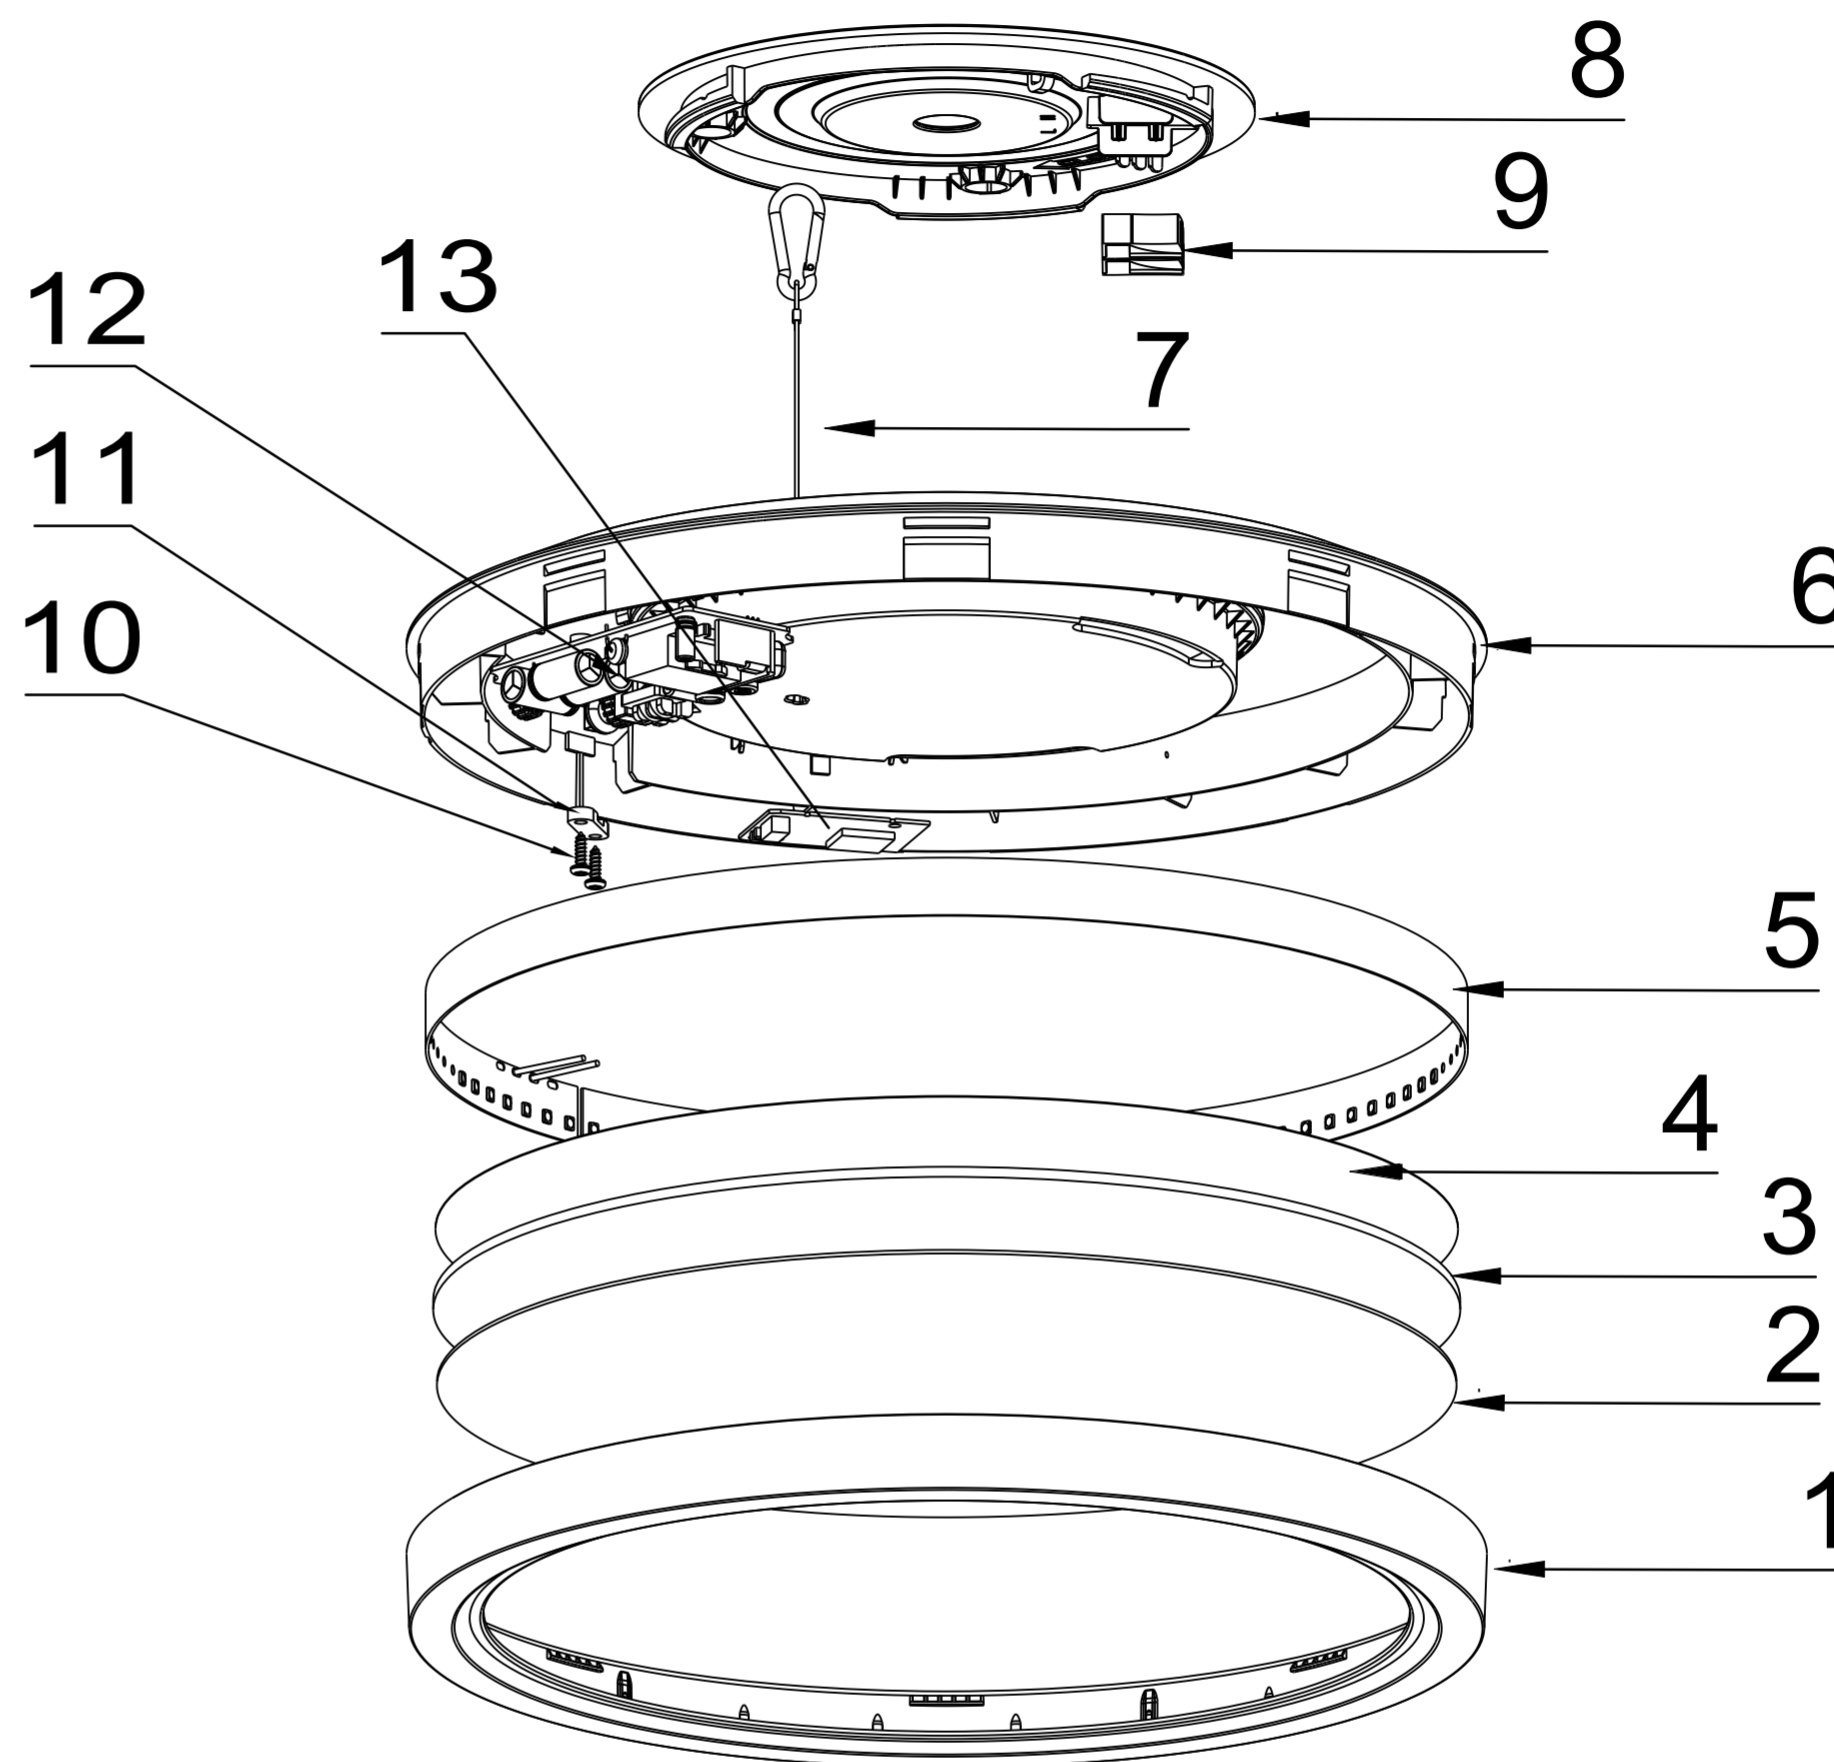

PHILIPS
hue

#	COMPONENT	QTY
1	FRAM	1
2	DIFFUSER	1
3	LIGHT GUIDE PLATE	1
4	REFLECTOR	1
5	LED STRIP	1
6	HOUSING	1
7	SUSPENDED ROPE	1
8	CANOPY	1
9	CONNECTOR	2
10	SELF TAPPING SCREW	2
11	WIRE CLAMP	1
12	DRIVER	1
13	HUE CONTROL PCBA	1

#	SLR Description	Tools needed
a	REMOVE FRAME 1	FLAT HEAD SCREW DRIVER*2
b	REMOVE DIFFUSER 2	
c	REMOVE LIGHT GUIDE PLATE 3	
d	REMOVE REFLECTOR 4	
e	UNPLUG FLAT CABLE FROM HUE CONTROL PCBA 13	
f	UNPLUG 24V POWER OUTPUT WIRE FROM DRIVER 12	
g	REMOVE LED STRIP 5 FROM HOUSING 6	

Warnings

Always make sure the luminaire is detached from the mains socket
Always make sure the DC cable is detached from the power supply
Staring at the operating light source may cause eye injury

STATUS	DESCRIPTION	DESIGN ID	2024-06-11
2024-06-11		DOC 12NC	
NAME	LOCAL PART ID	SH. 1	SH.
CHECKED	DATE 2024-06-11		A0