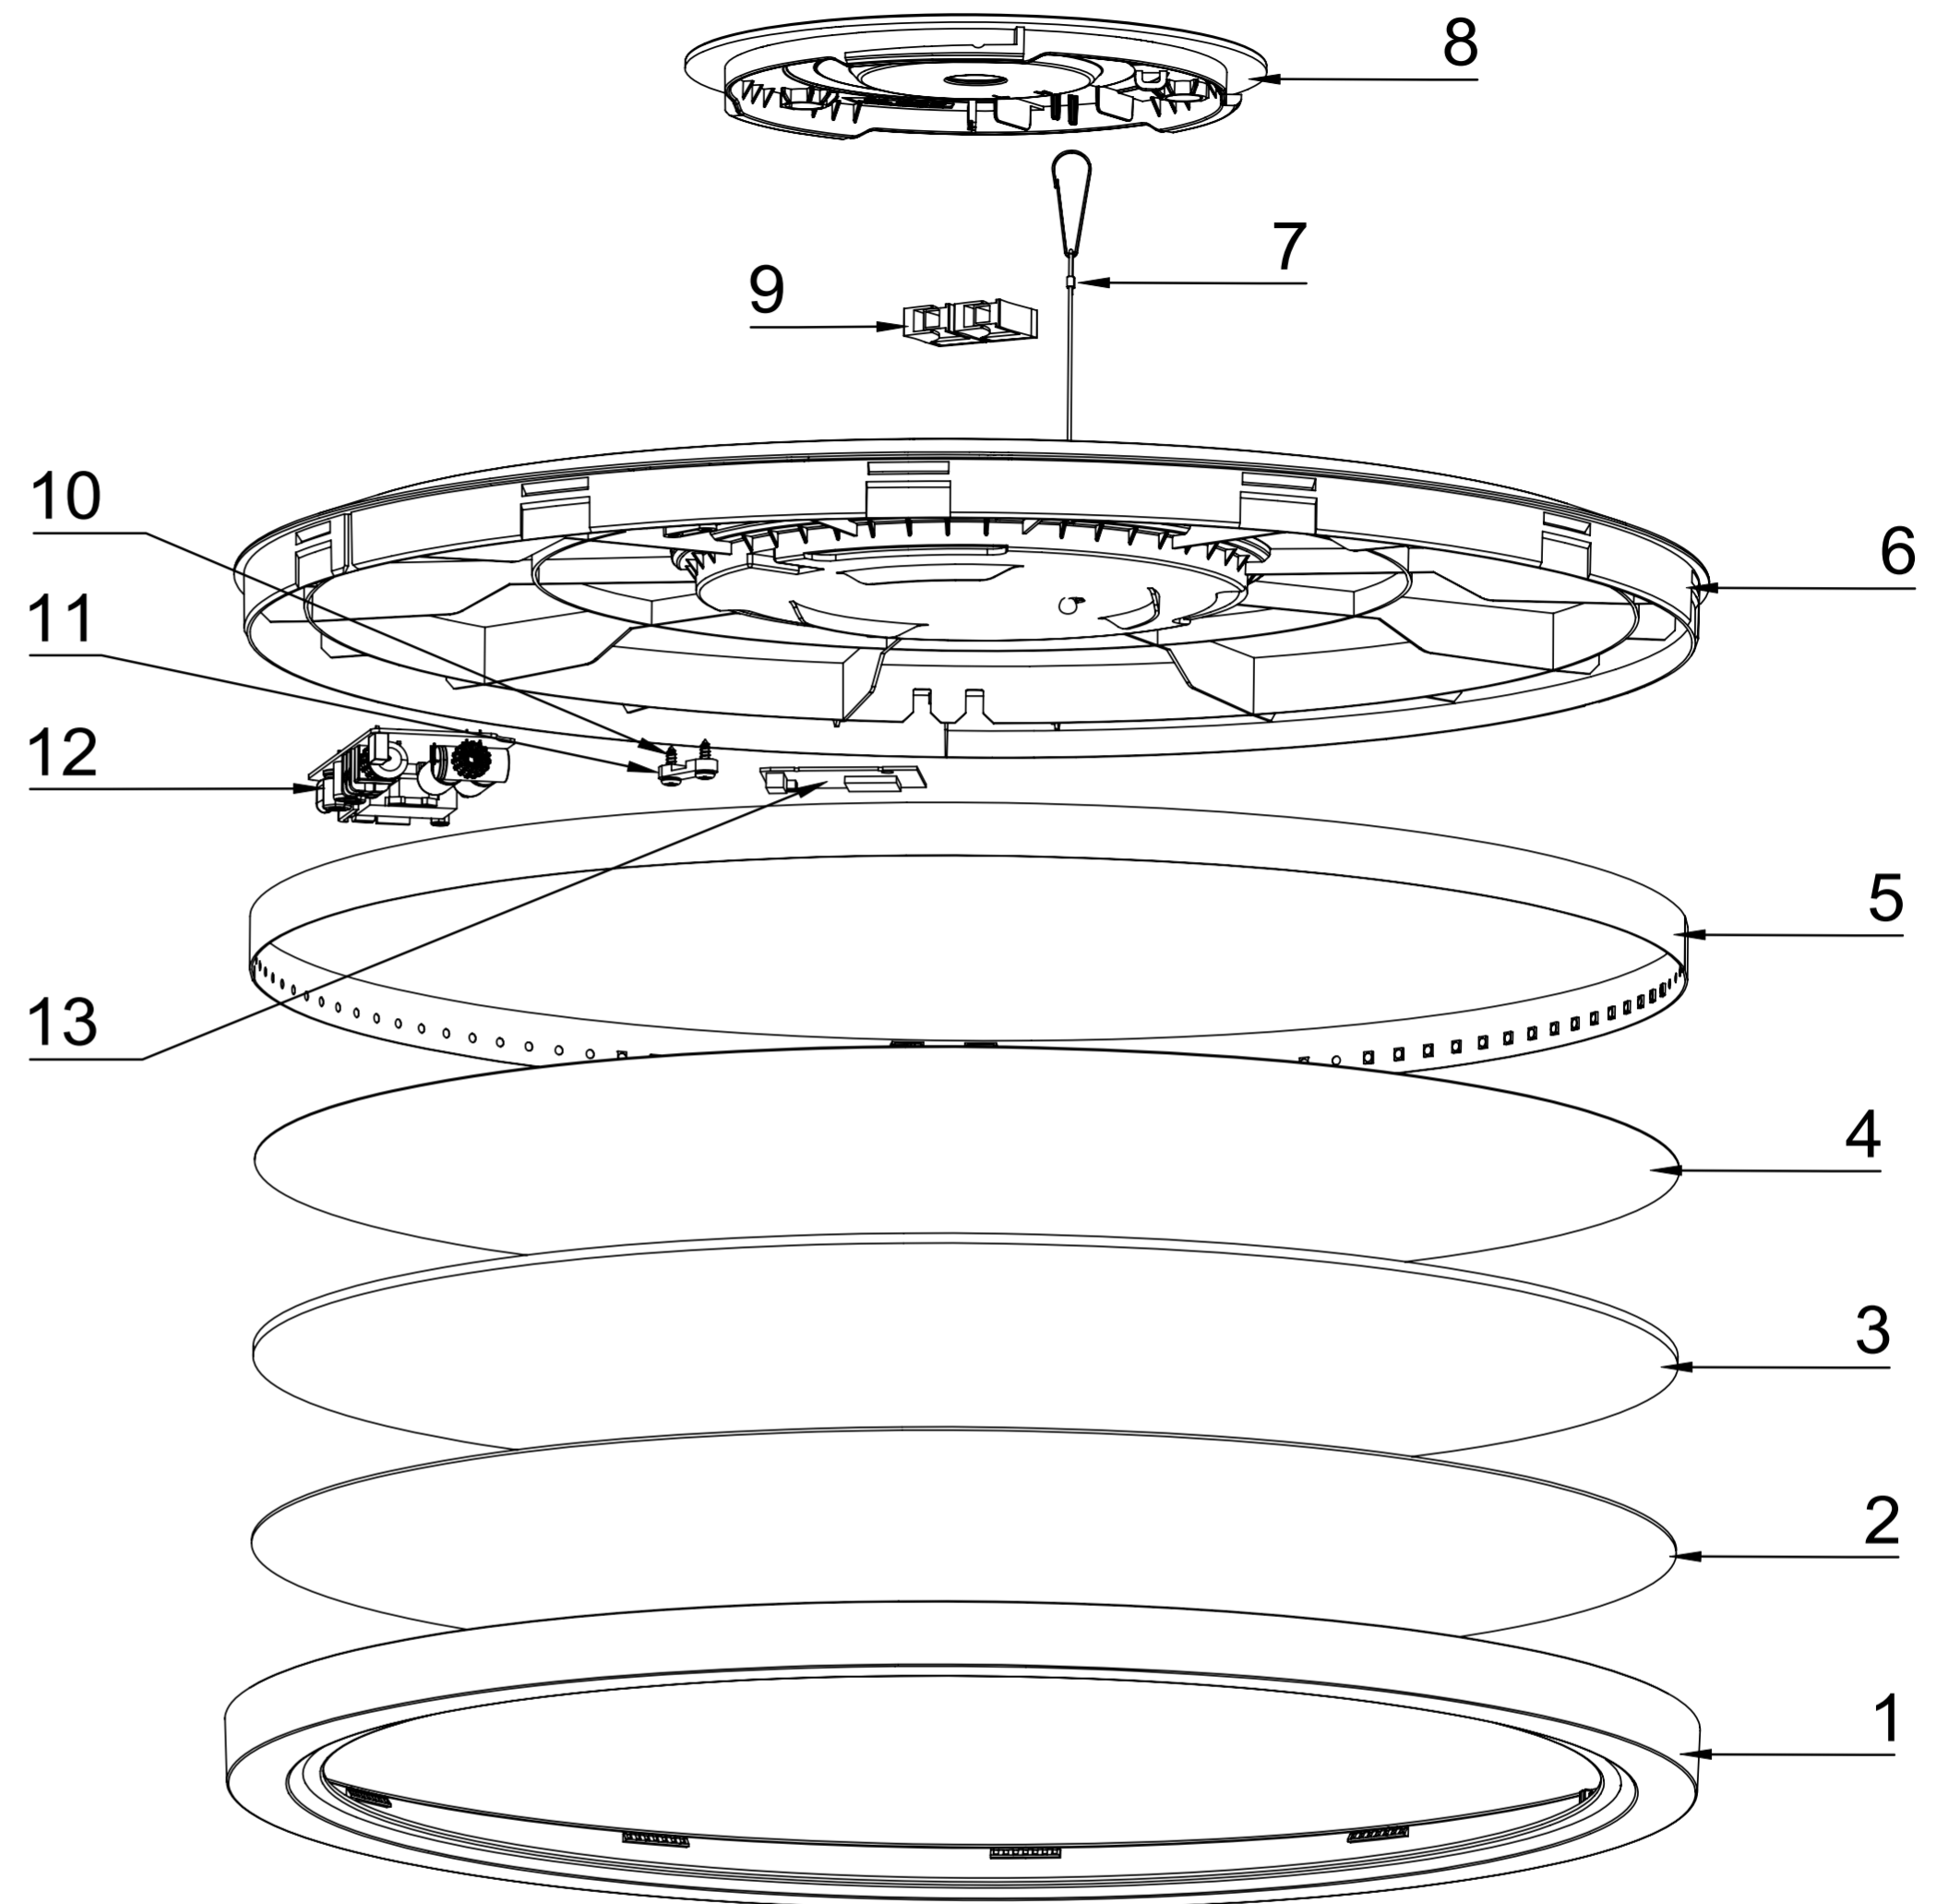

**PHILIPS**  
**hue**

#	COMPONENT	QTY
1	FRAM	1
2	DIFFUSER	1
3	LIGHT GUIDE PLATE	1
4	REFLECTOR	1
5	LED STRIP	2
6	HOUSING	1
7	SUSPENDED ROPE	1
8	CANOPY	1
9	CONNECTOR	2
10	SELF TAPPING SCREW	2
11	WIRE CLAMP	1
12	DRIVER	1
13	HUE CONTROL PCBA	1

#	SLR Description	Tools needed
a	REMOVE FRAME 1	FLAT HEAD SCREW DRIVER*2
b	REMOVE DIFFUSER 2	
c	REMOVE LIGHT GUIDE PLATE 3	
d	REMOVE REFLECTOR 4	
e	UNPLUG FLAT CABLE FROM HUE CONTROL PCBA 13	
f	UNPLUG 24V POWER OUTPUT WIRE FROM DRIVER 12	
g	REMOVE LED STRIP 5 FROM HOUSING 6	

**Warnings**

Always make sure the luminaire is detached from the mains socket  
Always make sure the DC cable is detached from the power supply  
Staring at the operating light source may cause eye injury

STATUS	DESCRIPTION	DESIGN ID	2024-03-26
2024-03-26		DOC 12NC	
NAME	LOCAL PART ID	SH. 1	SH.
CHECKED	DATE 2024-03-26		A0

©ignify