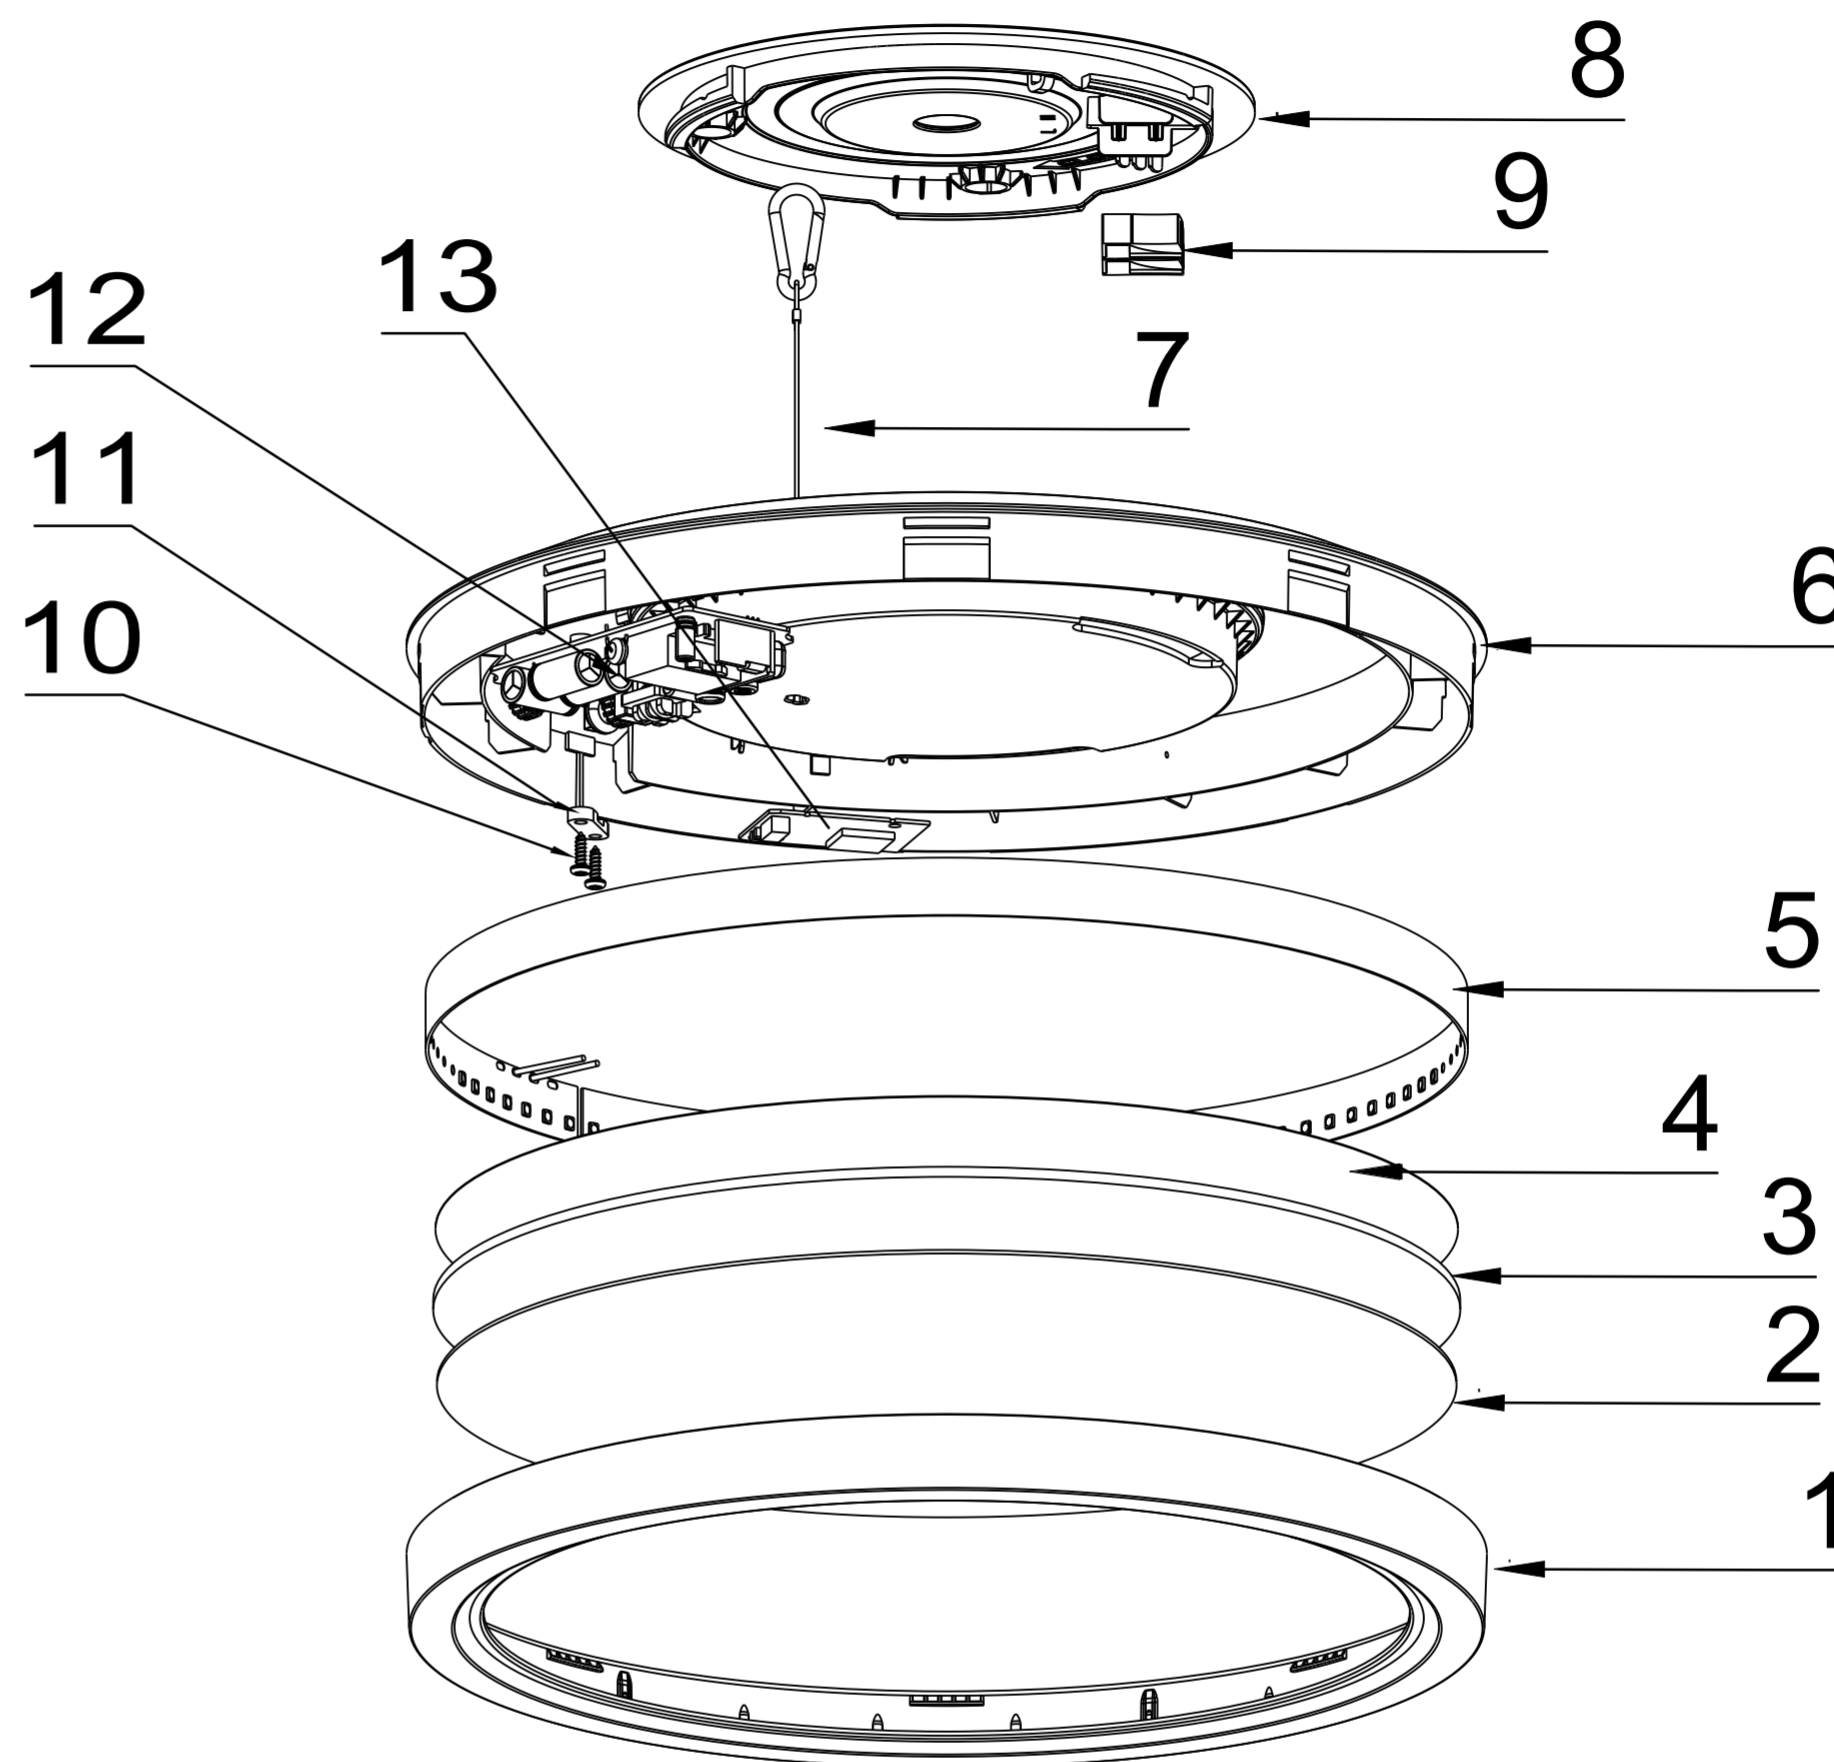

#	COMPONENT	QTY
1	FRAM	1
2	DIFFUSER	1
3	LIGHT GUIDE PLATE	1
4	REFLECTOR	1
5	LED STRIP	1
6	HOUSING	1
7	SUSPENDED ROPE	1
8	CANOPY	1
9	CONNECTOR	2
10	SELF TAPPING SCREW	2
11	WIRE CLAMP	1
12	DRIVER	1
13	HUE CONTROL PCBA	1

#	SLR Description	Tools needed
a	REMOVE FRAME 1	FLAT HEAD SCREW DRIVER*2
b	REMOVE DIFFUSER 2	
c	REMOVE LIGHT GUIDE PLATE 3	
d	REMOVE REFLECTOR 4	
e	UNPLUG FLAT CABLE FROM HUE CONTROL PCBA 13	
f	UNPLUG 24V POWER OUTPUT WIRE FROM DRIVER 12	
g	REMOVE LED STRIP 5 FROM HOUSING 6	

Warnings

Always make sure the luminaire is detached from the mains socket
Always make sure the DC cable is detached from the power supply
Staring at the operating light source may cause eye injury

STATUS	DESCRIPTION	DESIGN ID	2024-06-11
2024-06-11		DOC 12NC	
NAME	LOCAL PART ID	SH. 1	SH.
CHECKED	DATE 2024-06-11		A0