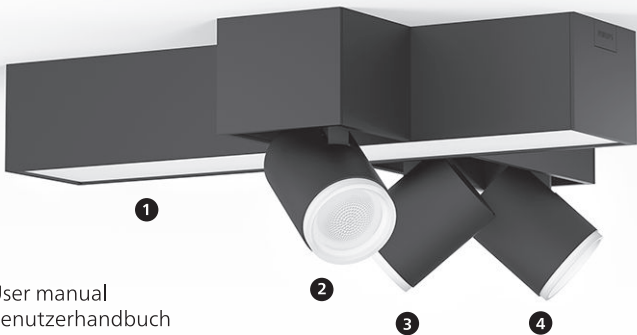

# PHILIPS

hue personal  
wireless  
lighting

Centris

Hue serial number:

1

2

3

4