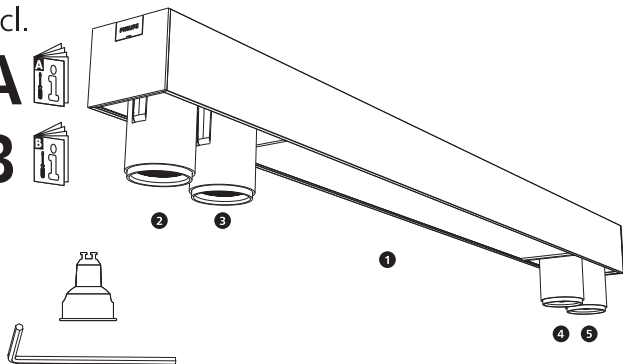

Incl.

A

B

1

2
3
4
5

MAX. 6 W

Excl.