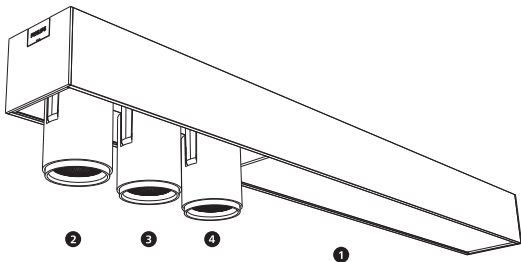

Incl.

A

B

1

2
3
4

MAX. 6 W

Excl.