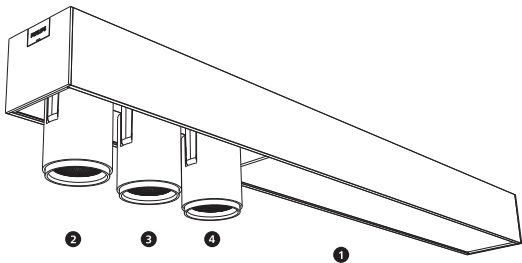

Incl.

A

B

1

2
3
4

MAX. 6 W

Excl.