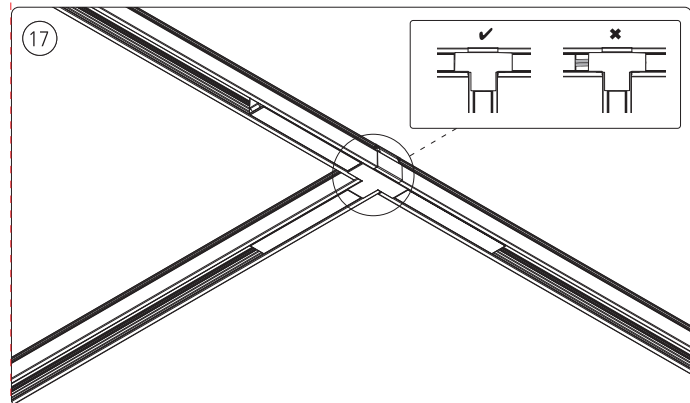

PHILIPS

hue personal wireless lighting

Perifo

Connector T corner

Incl.

Signify
I.B.R.S. / C.C.R.I. Numéro 10461
5600 VB Eindhoven, the Netherlands
00800-74454775
© 2023 Signify Holding
All rights reserved
Last update: 10/2023