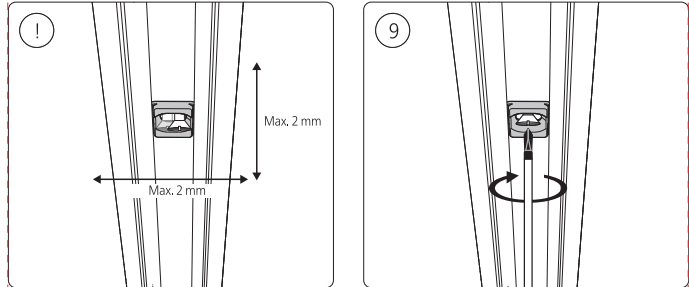

PHILIPS

hue personal wireless lighting

Perifo

Connector T corner

Incl.

Signify
I.B.R.S. / C.C.R.I. Numéro 10461
5600 VB Eindhoven, the Netherlands
00800-74454775
© 2023 Signify Holding
All rights reserved
Last update: 10/2023