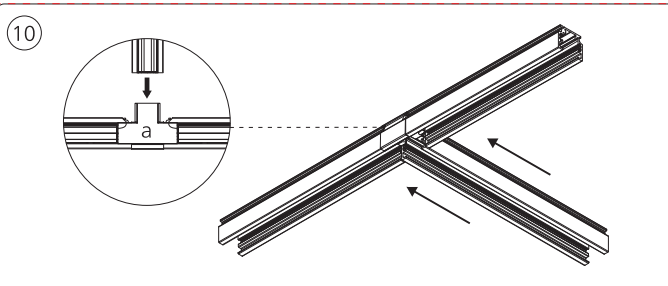

PHILIPS

hue personal wireless lighting

Perifo

Connector T corner

Incl.

Signify
I.B.R.S. / C.C.R.I. Numéro 10461
5600 VB Eindhoven, the Netherlands
00800-74454775
© 2023 Signify Holding
All rights reserved
Last update: 10/2023