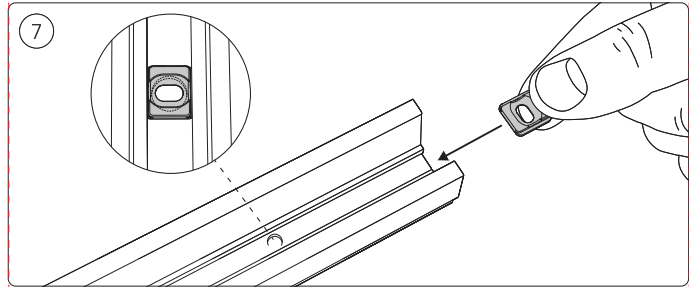

PHILIPS

hue personal wireless lighting

Perifo

Connector T corner

Incl.

Signify
I.B.R.S. / C.C.R.I. Numéro 10461
5600 VB Eindhoven, the Netherlands
00800-74454775
© 2023 Signify Holding
All rights reserved
Last update: 10/2023