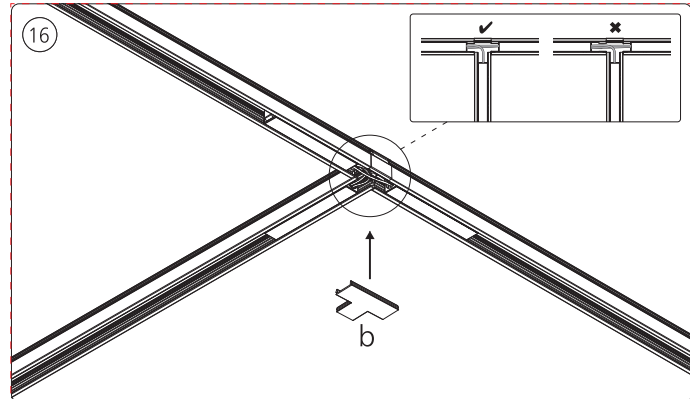

PHILIPS

hue personal wireless lighting

Perifo

Connector T corner

Incl.

Signify
I.B.R.S. / C.C.R.I. Numéro 10461
5600 VB Eindhoven, the Netherlands
00800-74454775
© 2023 Signify Holding
All rights reserved
Last update: 10/2023