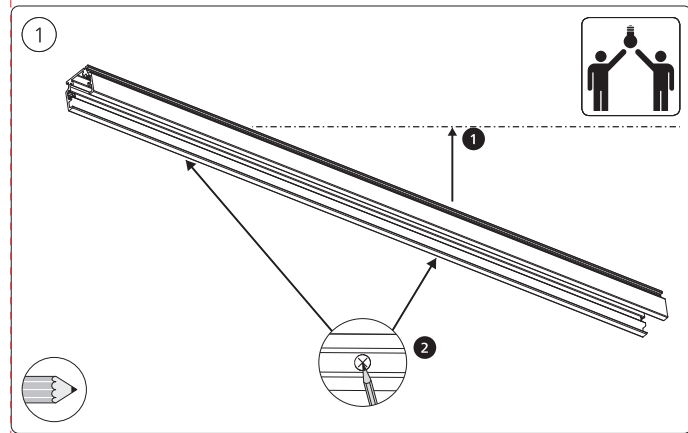

PHILIPS

hue personal wireless lighting

Perifo

Connector T corner

Incl.

Signify
I.B.R.S. / C.C.R.I. Numéro 10461
5600 VB Eindhoven, the Netherlands
00800-74454775
© 2023 Signify Holding
All rights reserved
Last update: 10/2023