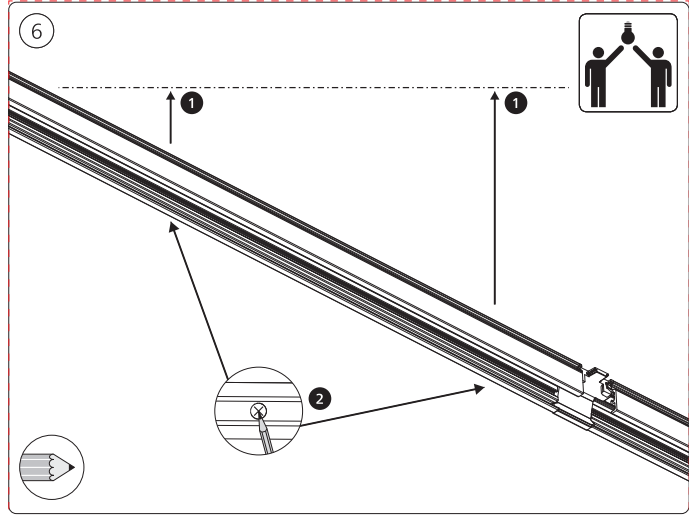

PHILIPS

hue personal wireless lighting

Perifo

Connector T corner

Incl.

Signify
I.B.R.S. / C.C.R.I. Numéro 10461
5600 VB Eindhoven, the Netherlands
00800-74454775
© 2023 Signify Holding
All rights reserved
Last update: 10/2023