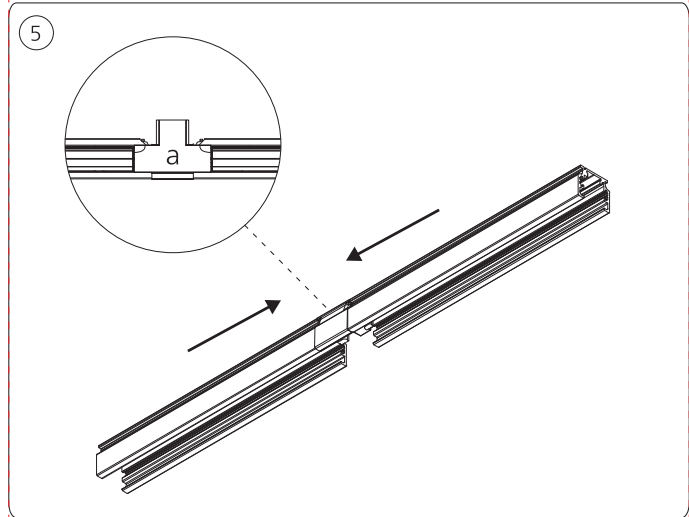

PHILIPS

hue personal wireless lighting

Perifo

Connector T corner

Incl.

Signify
I.B.R.S. / C.C.R.I. Numéro 10461
5600 VB Eindhoven, the Netherlands
00800-74454775
© 2023 Signify Holding
All rights reserved
Last update: 10/2023