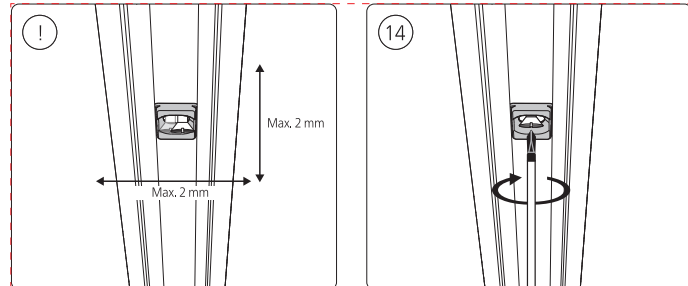

PHILIPS

hue personal wireless lighting

Perifo

Connector T corner

Incl.

Signify
I.B.R.S. / C.C.R.I. Numéro 10461
5600 VB Eindhoven, the Netherlands
00800-74454775
© 2023 Signify Holding
All rights reserved
Last update: 10/2023