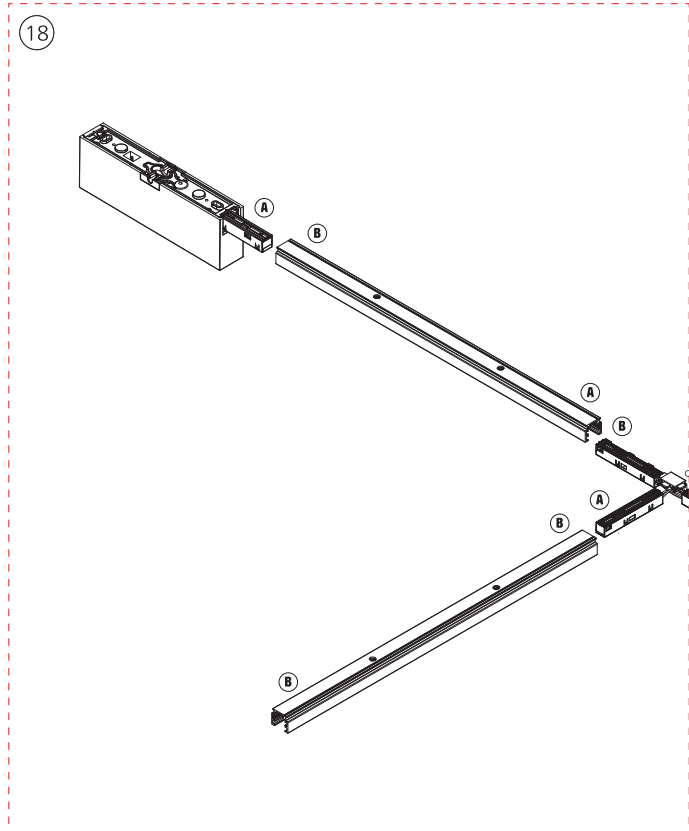

PHILIPS

hue personal wireless lighting

Perifo

Connector T corner

Incl.

Signify
I.B.R.S. / C.C.R.I. Numéro 10461
5600 VB Eindhoven, the Netherlands
00800-74454775
© 2023 Signify Holding
All rights reserved
Last update: 10/2023