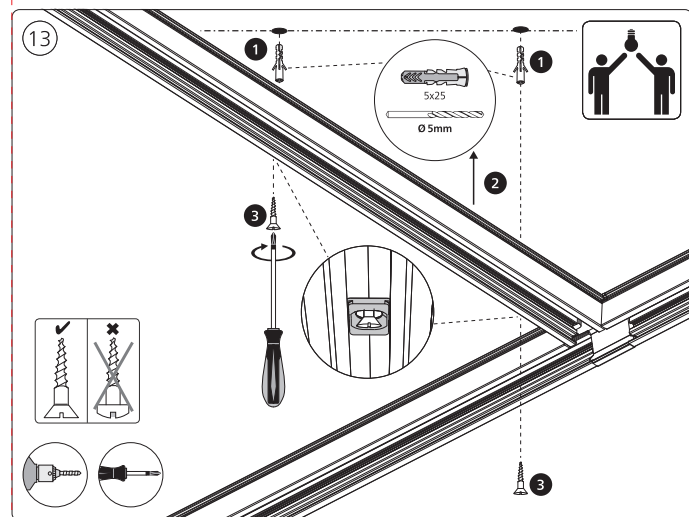

PHILIPS

hue personal wireless lighting

Perifo

Connector T corner

Incl.

Signify
I.B.R.S. / C.C.R.I. Numéro 10461
5600 VB Eindhoven, the Netherlands
00800-74454775
© 2023 Signify Holding
All rights reserved
Last update: 10/2023