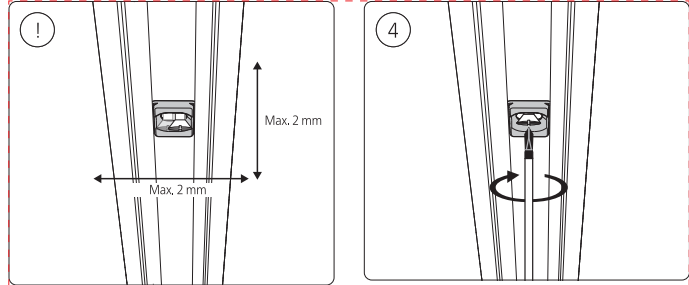

PHILIPS

hue personal wireless lighting

Perifo

Connector T corner

Incl.

Signify
I.B.R.S. / C.C.R.I. Numéro 10461
5600 VB Eindhoven, the Netherlands
00800-74454775
© 2023 Signify Holding
All rights reserved
Last update: 10/2023