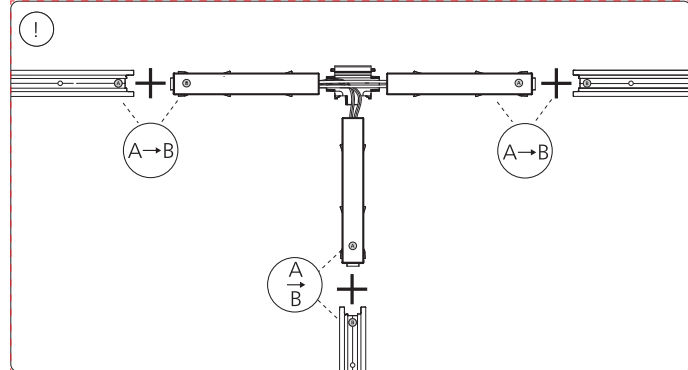

PHILIPS

hue personal wireless lighting

Perifo

Connector T corner

Incl.

Signify
I.B.R.S. / C.C.R.I. Numéro 10461
5600 VB Eindhoven, the Netherlands
00800-74454775
© 2023 Signify Holding
All rights reserved
Last update: 10/2023