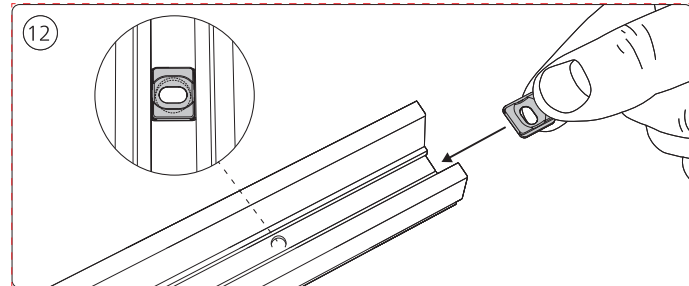

PHILIPS

hue personal wireless lighting

Perifo

Connector T corner

Incl.

Signify
I.B.R.S. / C.C.R.I. Numéro 10461
5600 VB Eindhoven, the Netherlands
00800-74454775
© 2023 Signify Holding
All rights reserved
Last update: 10/2023