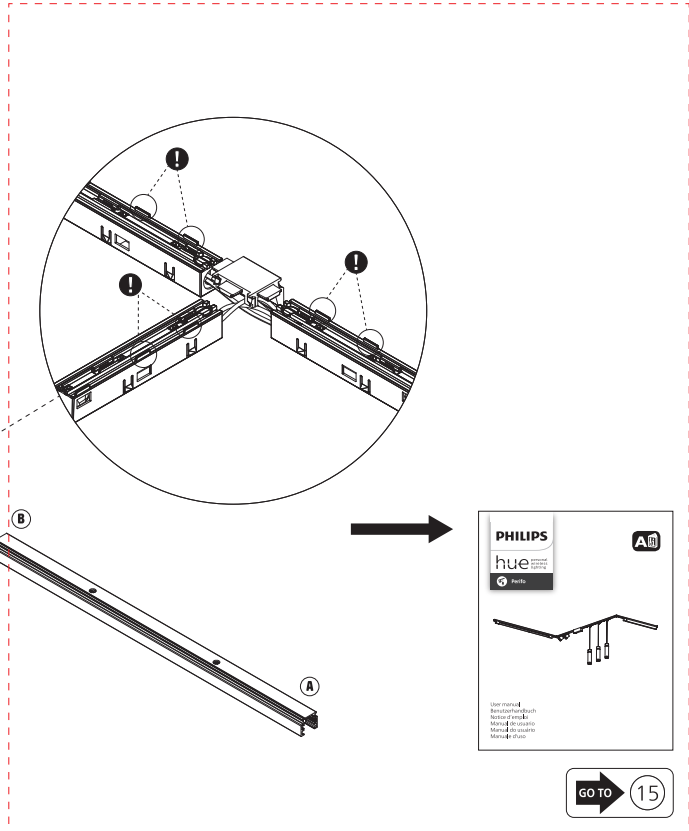

PHILIPS

hue personal wireless lighting

Perifo

Connector T corner

Incl.

Signify
I.B.R.S. / C.C.R.I. Numéro 10461
5600 VB Eindhoven, the Netherlands
00800-74454775
© 2023 Signify Holding
All rights reserved
Last update: 10/2023