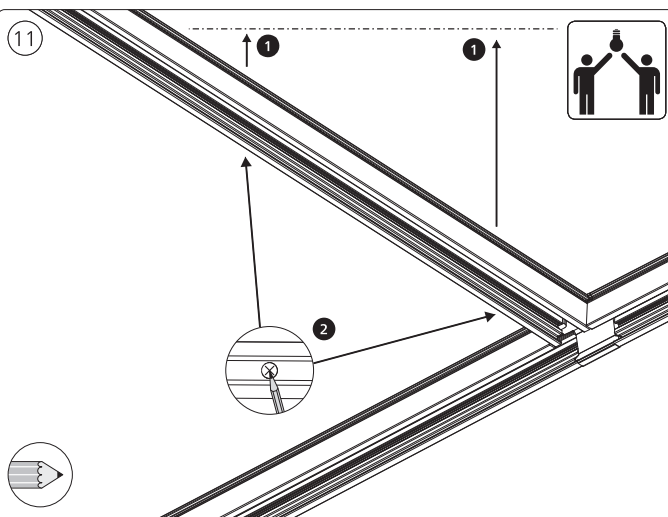

PHILIPS

hue personal wireless lighting

Perifo

Connector T corner

Incl.

Signify
I.B.R.S. / C.C.R.I. Numéro 10461
5600 VB Eindhoven, the Netherlands
00800-74454775
© 2023 Signify Holding
All rights reserved
Last update: 10/2023