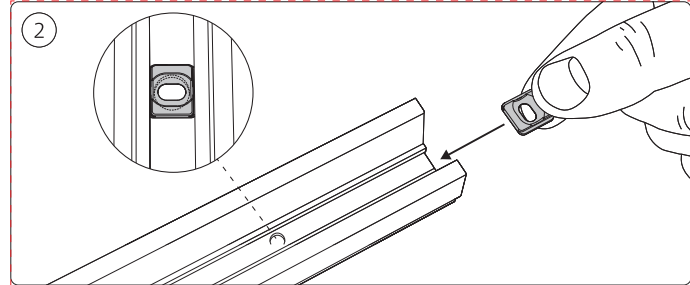

PHILIPS

hue personal wireless lighting

Perifo

Connector T corner

Incl.

Signify
I.B.R.S. / C.C.R.I. Numéro 10461
5600 VB Eindhoven, the Netherlands
00800-74454775
© 2023 Signify Holding
All rights reserved
Last update: 10/2023