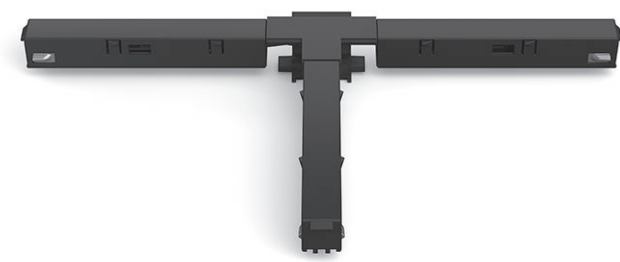

PHILIPS

hue personal wireless lighting

Perifo

Connector T corner

Incl.

Signify
I.B.R.S. / C.C.R.I. Numéro 10461
5600 VB Eindhoven, the Netherlands
00800-74454775
© 2023 Signify Holding
All rights reserved
Last update: 10/2023