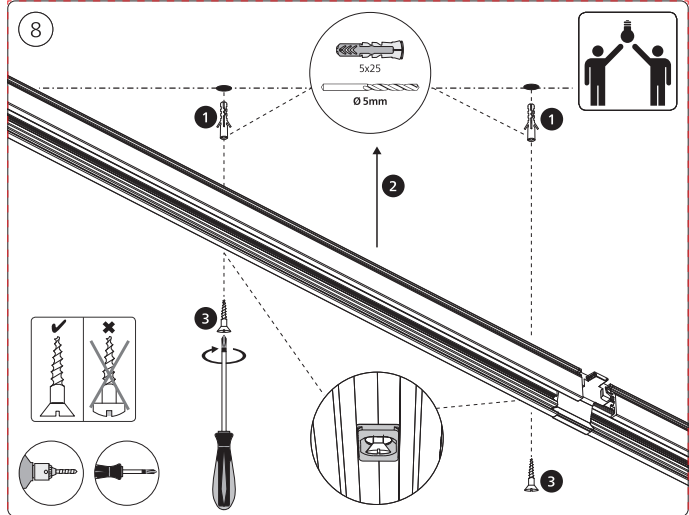

PHILIPS

hue personal wireless lighting

Perifo

Connector T corner

Incl.

Signify
I.B.R.S. / C.C.R.I. Numéro 10461
5600 VB Eindhoven, the Netherlands
00800-74454775
© 2023 Signify Holding
All rights reserved
Last update: 10/2023