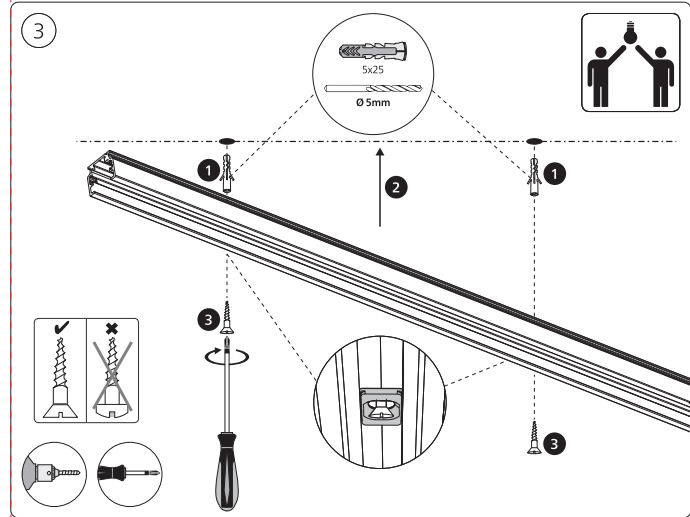

PHILIPS

hue personal wireless lighting

Perifo

Connector T corner

Incl.

Signify
I.B.R.S. / C.C.R.I. Numéro 10461
5600 VB Eindhoven, the Netherlands
00800-74454775
© 2023 Signify Holding
All rights reserved
Last update: 10/2023