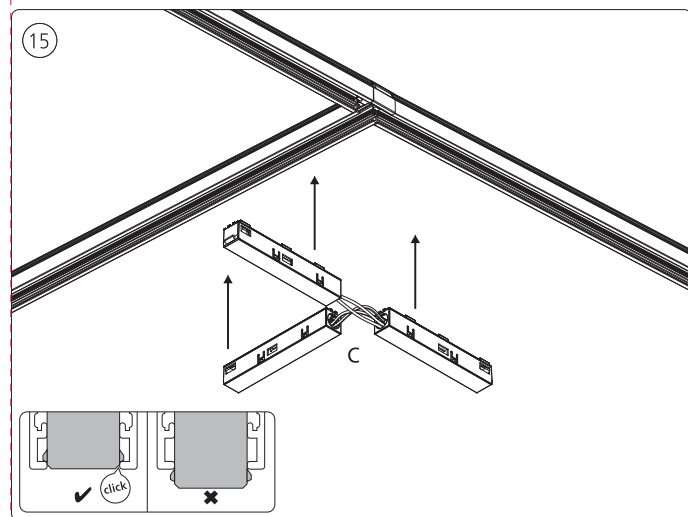

PHILIPS

hue personal wireless lighting

Perifo

Connector T corner

Incl.

Signify
I.B.R.S. / C.C.R.I. Numéro 10461
5600 VB Eindhoven, the Netherlands
00800-74454775
© 2023 Signify Holding
All rights reserved
Last update: 10/2023