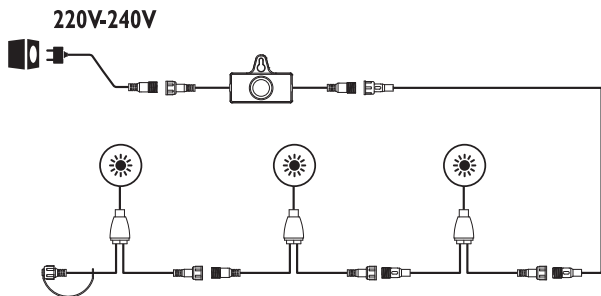

IP44

Luminaire

E

IP20

Type G

IP55

Type J

IP44

Type F

Philips GardenLink Low-volt system (24V)

Signify Commercial UK Limited
Unit 3, Guildford Business Park,
Guildford, Surrey, GU2 8XG, UK

Signify
I.B.R.S. / C.C.R.I. Numéro 10461
5600 VB Eindhoven, the Netherlands
☎00800-74454775