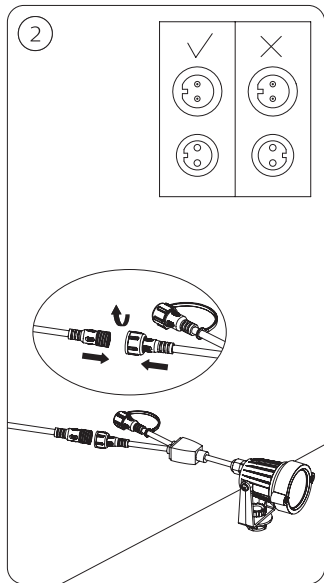

Type F

Philips GardenLink Low-volt system (24V)

Signify Commercial UK Limited
Unit 3, Guildford Business Park,
Guildford, Surrey, GU2 8XG, UK

Signify
I.B.R.S. / C.C.R.I. Numéro 10461
5600 VB Eindhoven, the Netherlands
☎00800-74454775