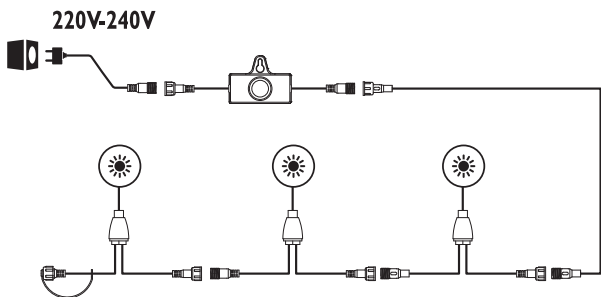

x1

IP44

Philips GardenLink Low-volt system (24V)

Signify Commercial UK Limited
Unit 3, Guildford Business Park,
Guildford, Surrey, GU2 8XG, UK

Signify
I.B.R.S. / C.C.R.I. Numéro 10461
5600 VB Eindhoven, the Netherlands
☎00800-74454775