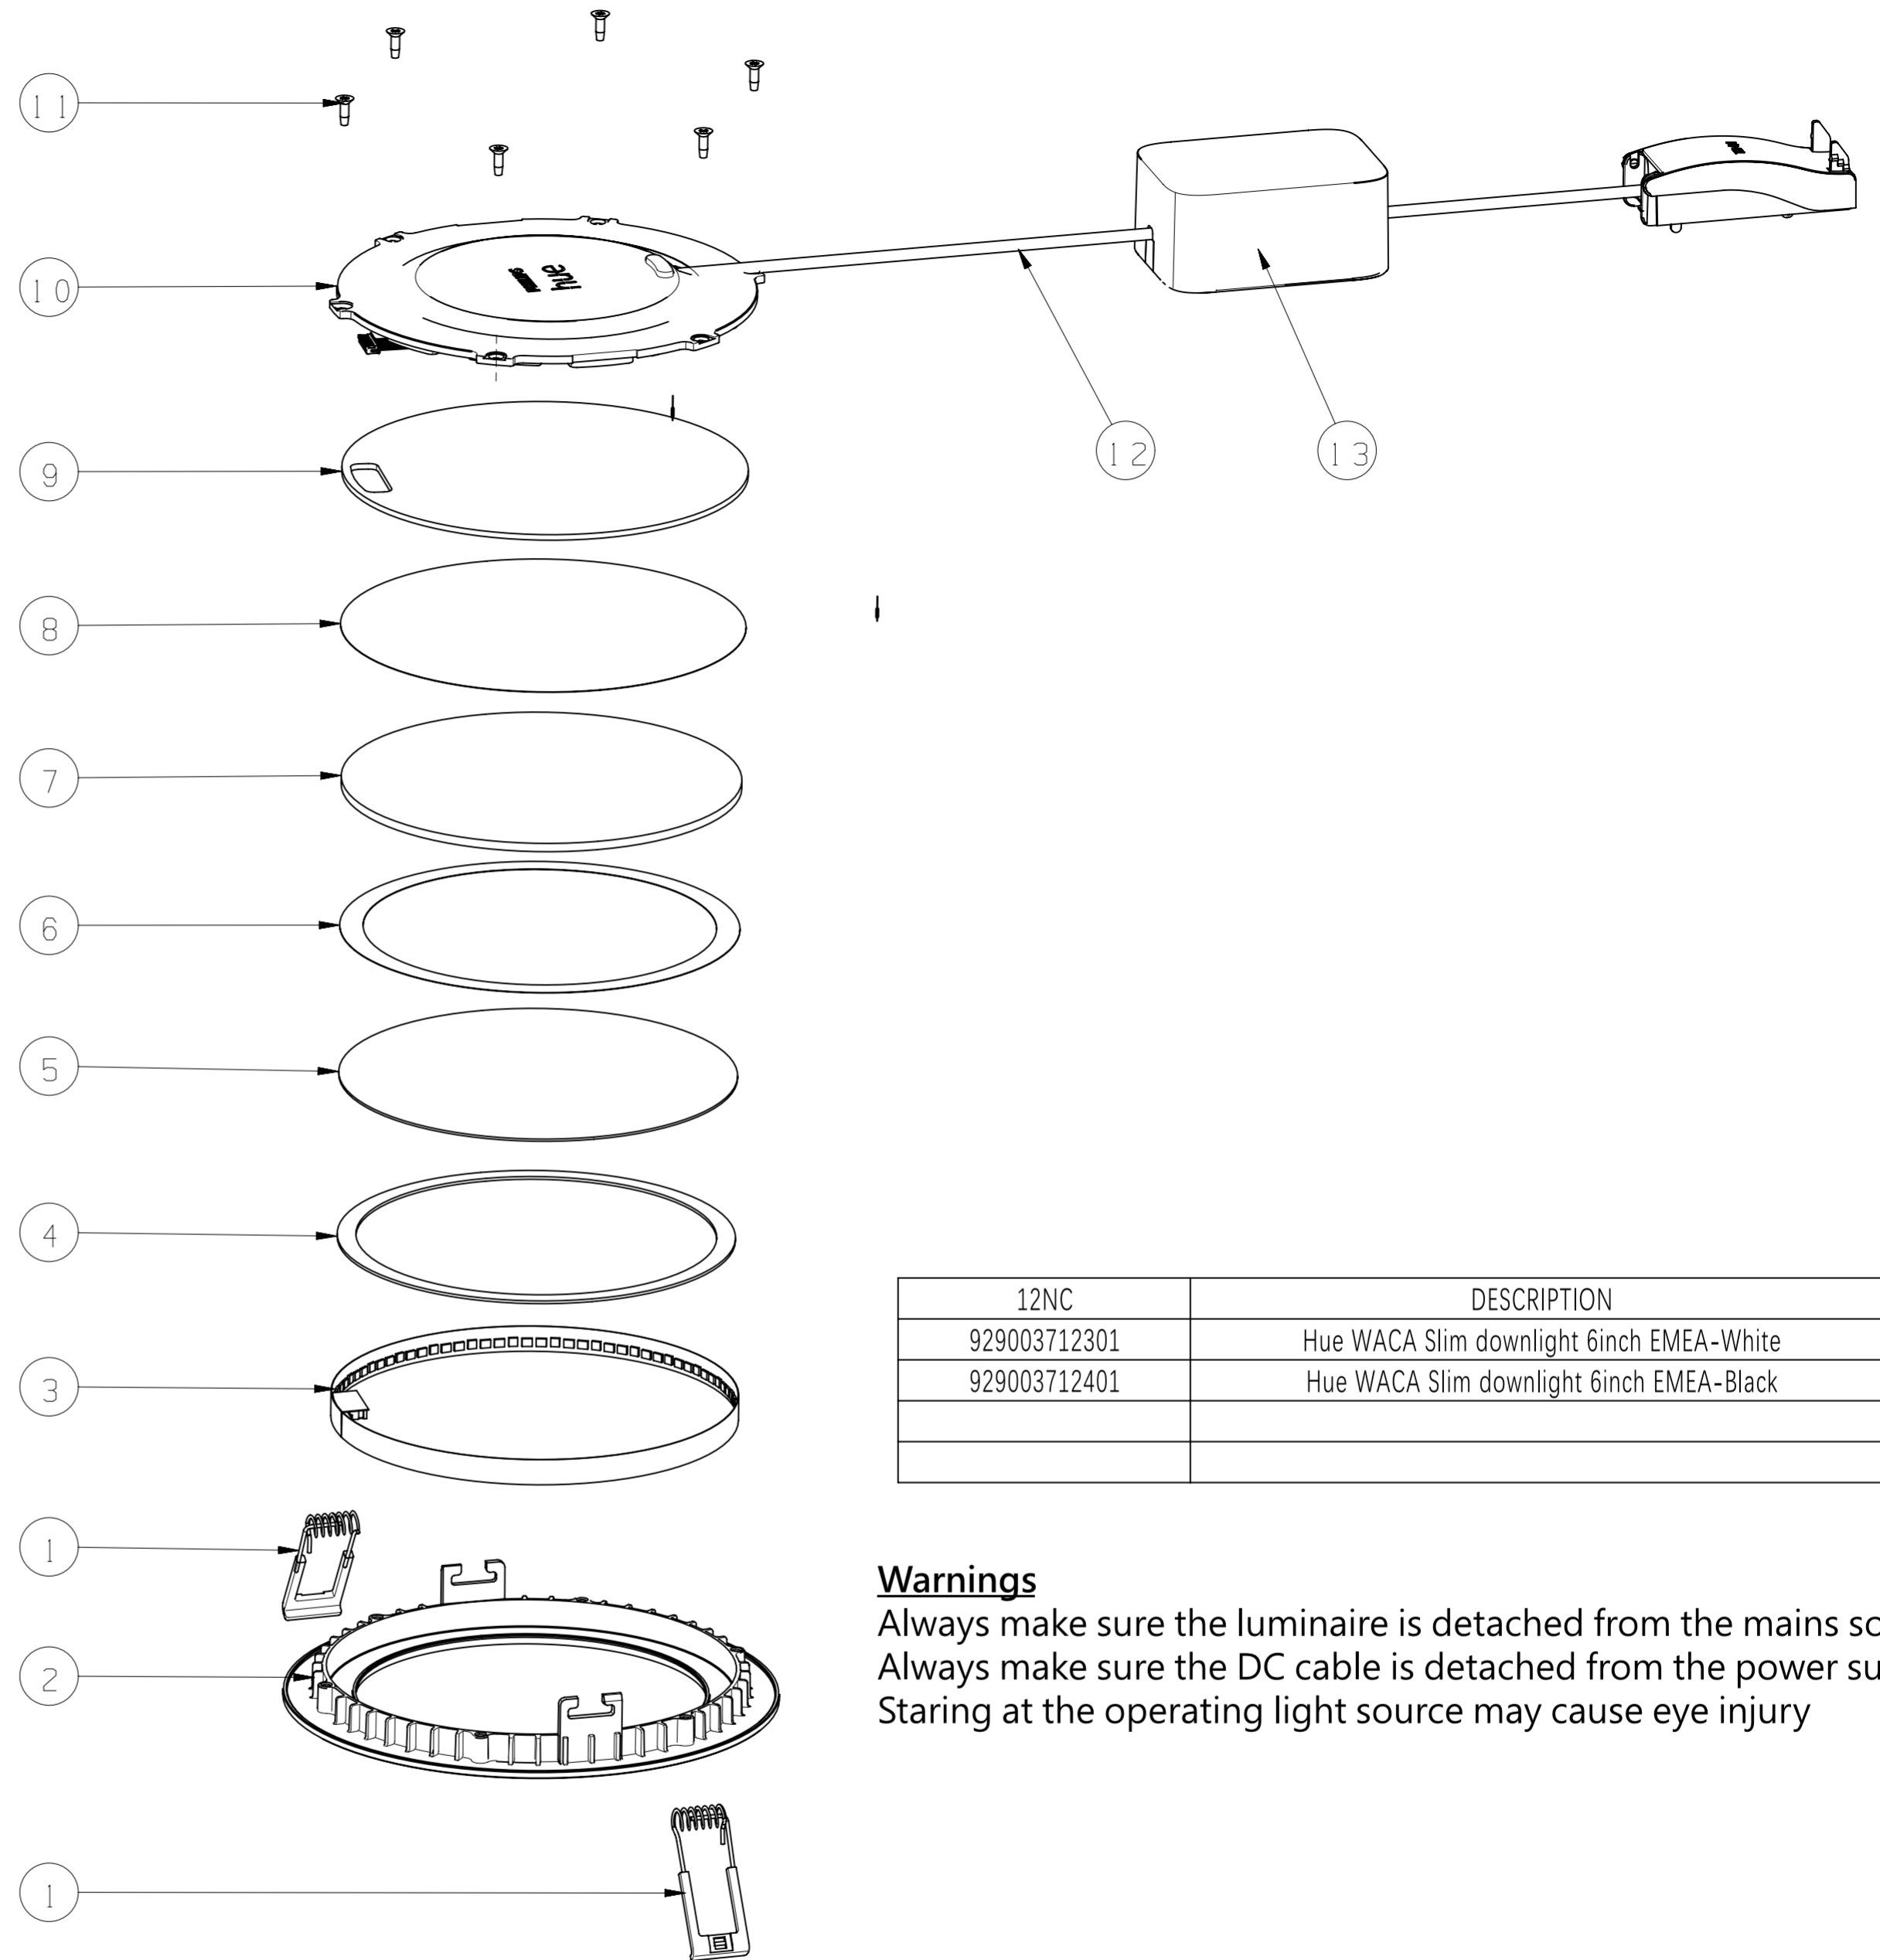

No.	COMPONENT	QTY
1	Mounting spring	2
2	Housing	1
3	LED Srtip	1
4	Silicon ring	1
5	Diffuser	1
6	Reflector Ring	1
7	Light Guide Plate	1
8	Reflector Paper	1
9	Foam	1
10	Back Cover	1
11	Screw M3*8	6
12	Cable	1
13	PSU	1

No.	SLR Description	Tools needed
a	Remove Mounting Spring 1	
b	Unscrew Screw M3x8 11	Cross Head Screw Driver
c	Remove Back Cover 10 from Housing 2	
d	Unplug LED strip 3 from Back Cover 11	
e	Remove Foam 9	
f	Remove Reflector Paper 8	
g	Remove Light Guide Plate 7	
h	Remove Reflector ring 6	
i	Remove Diffuser 5	
j	Remove Silicon ring 4	
k	Remove LED strip 3 from Housing 2	

12NC	DESCRIPTION
929003712301	Hue WACA Slim downlight 6inch EMEA-White
929003712401	Hue WACA Slim downlight 6inch EMEA-Black

**Warnings**

Always make sure the luminaire is detached from the mains socket  
Always make sure the DC cable is detached from the power supply  
Staring at the operating light source may cause eye injury

STATUS	DESCRIPTION	DESIGN ID	2023-09-12
2021-08-24	Hue WACA Slim downlight 6inch EMEA	DOC 12NC	
NAME Bruce Ji	LOCAL PART ID	SH. 3	SH.
CHECKED	DATE 2023-09-12		A2