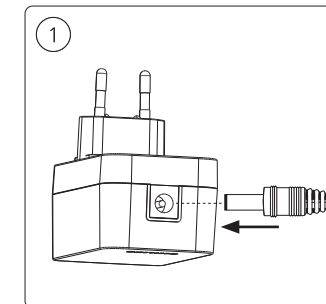

PHILIPS

hue personal wireless lighting

White and color ambiance

Gradient

Twilight
Sleep and wake-up light

Energise and wind down
with smart lighting

www.philips-hue.com/connectproduct

Signify
I.B.R.S. / C.C.R.I. Numéro 10461
5600 VB Eindhoven, the Netherlands
00800-74454775