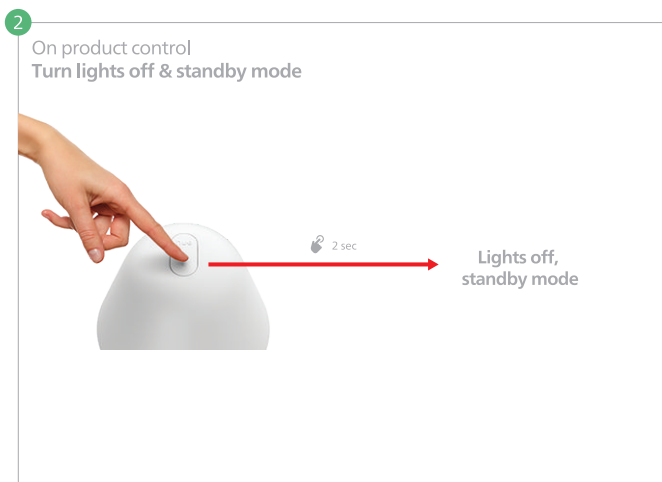

PHILIPS

hue personal wireless lighting

White and color ambiance

Gradient

Twilight
Sleep and wake-up light

Energise and wind down
with smart lighting

www.philips-hue.com/connectproduct

Signify
I.B.R.S. / C.C.R.I. Numéro 10461
5600 VB Eindhoven, the Netherlands
00800-74454775