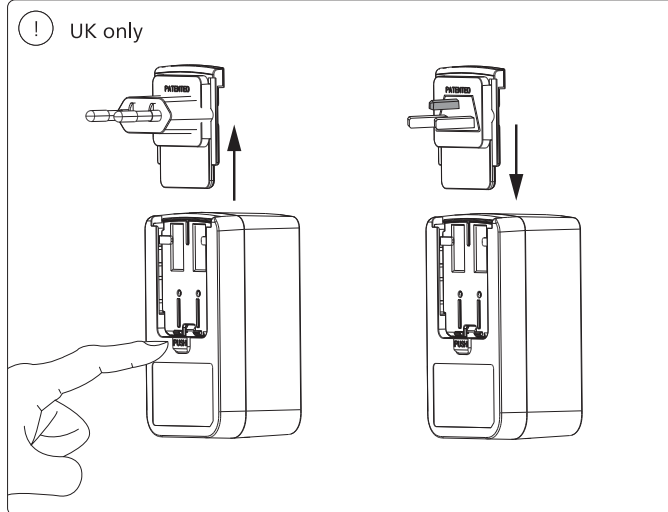

PHILIPS

hue personal wireless lighting

White and color ambiance

Gradient

Twilight
Sleep and wake-up light

Energise and wind down
with smart lighting

www.philips-hue.com/connectproduct

Signify
I.B.R.S. / C.C.R.I. Numéro 10461
5600 VB Eindhoven, the Netherlands
00800-74454775