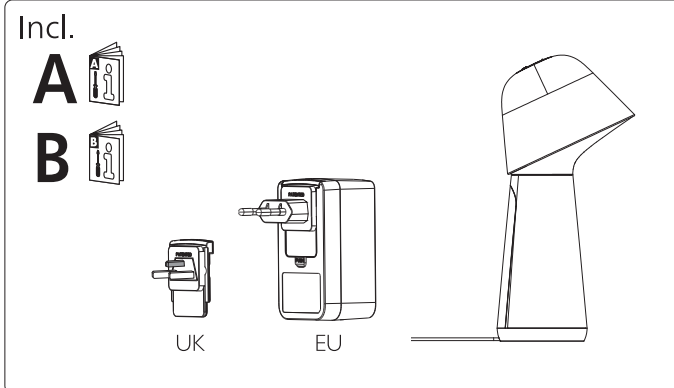

PHILIPS

hue personal wireless lighting

White and color ambiance

Gradient

Twilight
Sleep and wake-up light

Energise and wind down
with smart lighting

www.philips-hue.com/connectproduct

Signify
I.B.R.S. / C.C.R.I. Numéro 10461
5600 VB Eindhoven, the Netherlands
00800-74454775