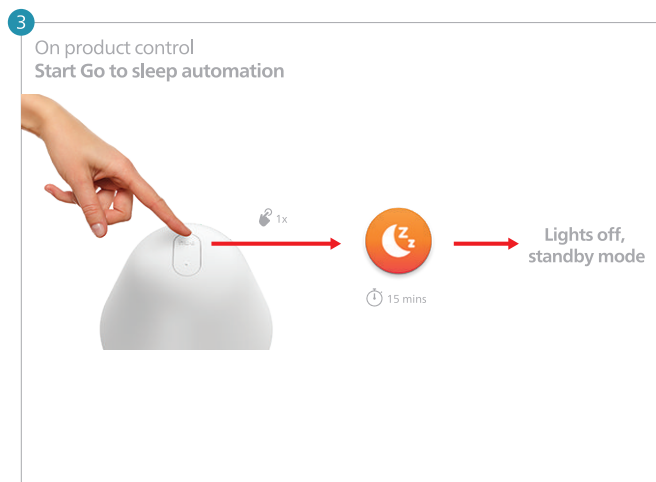

PHILIPS

hue personal wireless lighting

White and color ambiance

Gradient

Twilight
Sleep and wake-up light

Energise and wind down
with smart lighting

www.philips-hue.com/connectproduct

Signify
I.B.R.S. / C.C.R.I. Numéro 10461
5600 VB Eindhoven, the Netherlands
00800-74454775