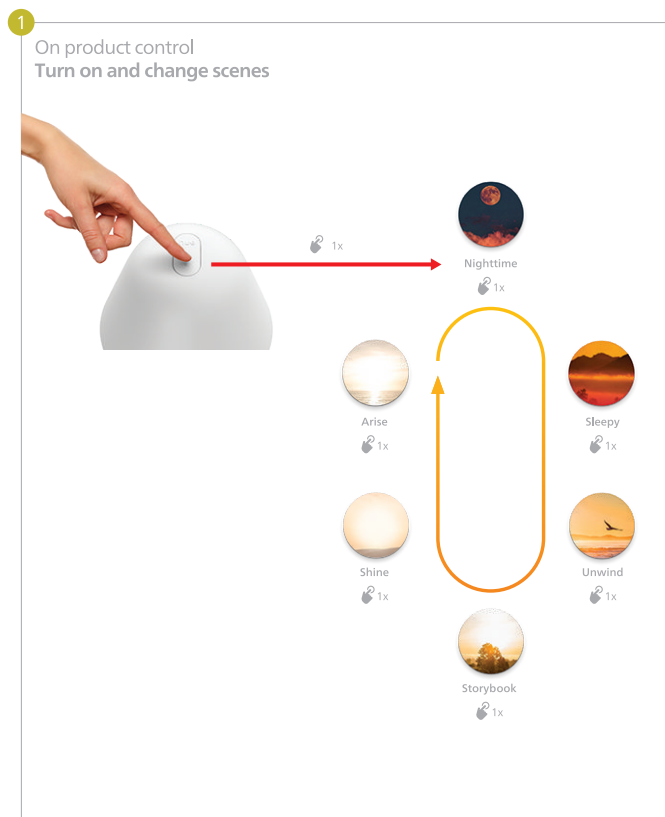

PHILIPS

hue personal wireless lighting

White and color ambiance

Gradient

Twilight
Sleep and wake-up light

Energise and wind down
with smart lighting

www.philips-hue.com/connectproduct

Signify
I.B.R.S. / C.C.R.I. Numéro 10461
5600 VB Eindhoven, the Netherlands
00800-74454775