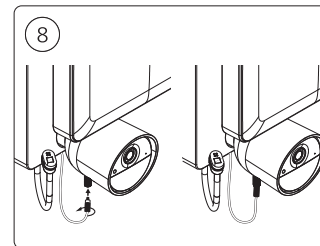

www.philips-hue.com

User manual
Benutzerhandbuch
Notice d'emploi
Manual de usuario
Manual do usuário
Manuale d'uso