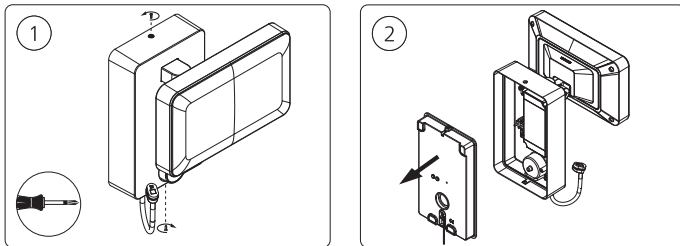

www.philips-hue.com

User manual
Benutzerhandbuch
Notice d'emploi
Manual de usuario
Manual do usuário
Manuale d'uso