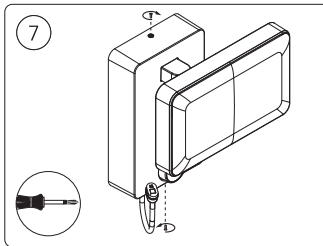

www.philips-hue.com

User manual
Benutzerhandbuch
Notice d'emploi
Manual de usuario
Manual do usuário
Manuale d'uso