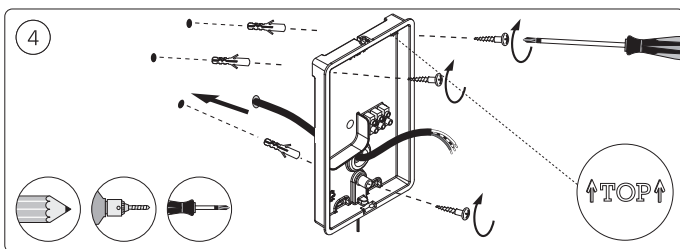

www.philips-hue.com

User manual
Benutzerhandbuch
Notice d'emploi
Manual de usuario
Manual do usuário
Manuale d'uso