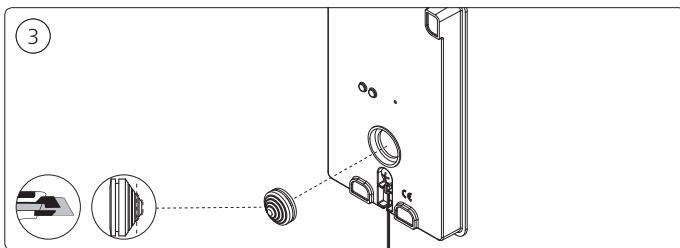

www.philips-hue.com

User manual
Benutzerhandbuch
Notice d'emploi
Manual de usuario
Manual do usuário
Manuale d'uso