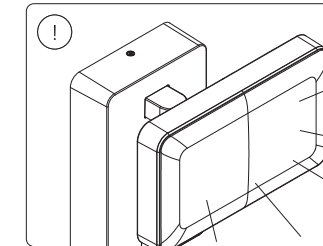

www.philips-hue.com

User manual
Benutzerhandbuch
Notice d'emploi
Manual de usuario
Manual do usuário
Manuale d'uso