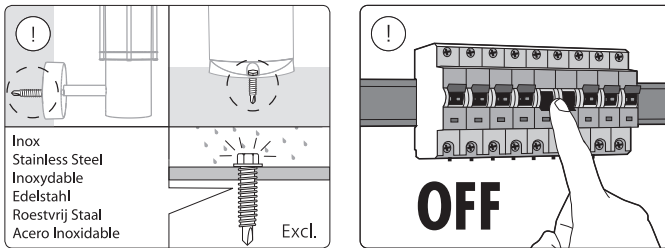

PHILIPS

hue personal wireless lighting

Secure Floodlight camera

HUE serial number

Signify
I.B.R.S. / C.C.R.I. Numéro 10461
5600 VB Eindhoven, the Netherlands
00800-74454775

© 2023 Signify Holding
All rights reserved
Last update: 06/2023