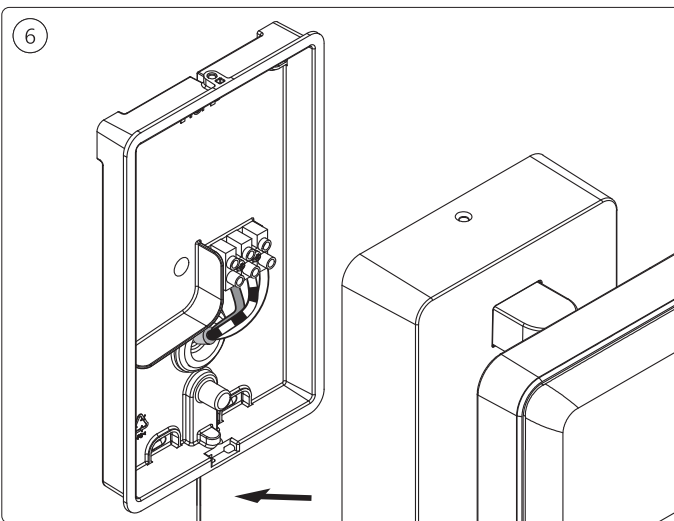

www.philips-hue.com

User manual
Benutzerhandbuch
Notice d'emploi
Manual de usuario
Manual do usuário
Manuale d'uso