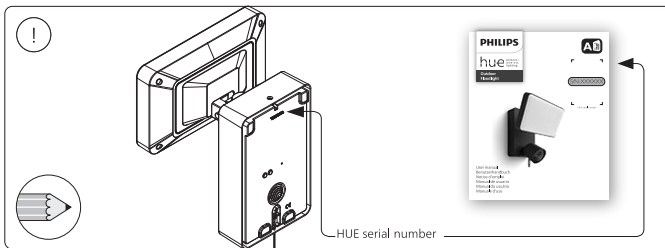

PHILIPS

hue personal wireless lighting

Secure Floodlight camera

HUE serial number

Signify
I.B.R.S. / C.C.R.I. Numéro 10461
5600 VB Eindhoven, the Netherlands
00800-74454775

© 2023 Signify Holding
All rights reserved
Last update: 06/2023