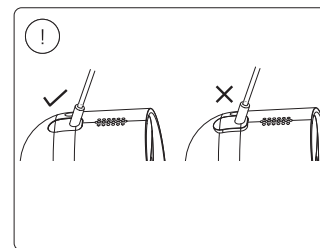

www.philips-hue.com

User manual
Benutzerhandbuch
Notice d'emploi
Manual de usuario
Manual do usuário
Manuale d'uso