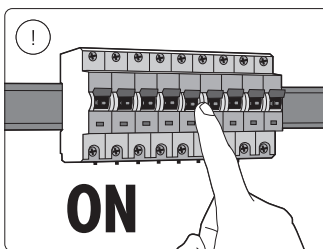

www.philips-hue.com

User manual
Benutzerhandbuch
Notice d'emploi
Manual de usuario
Manual do usuário
Manuale d'uso