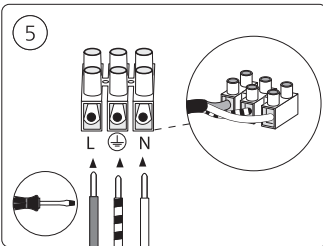

www.philips-hue.com

User manual
Benutzerhandbuch
Notice d'emploi
Manual de usuario
Manual do usuário
Manuale d'uso