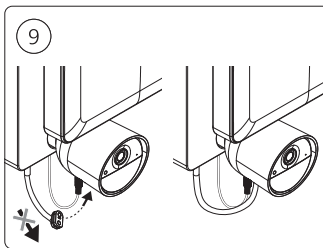

www.philips-hue.com

User manual
Benutzerhandbuch
Notice d'emploi
Manual de usuario
Manual do usuário
Manuale d'uso