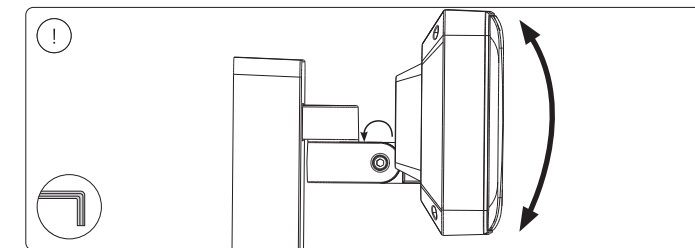

www.philips-hue.com

User manual
Benutzerhandbuch
Notice d'emploi
Manual de usuario
Manual do usuário
Manuale d'uso