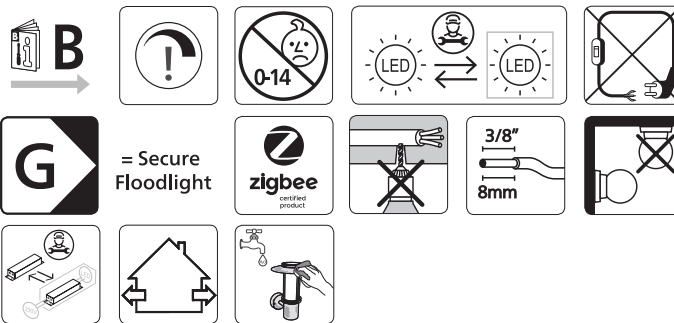

PHILIPS

hue personal wireless lighting

Secure Floodlight camera

HUE serial number

Signify
I.B.R.S. / C.C.R.I. Numéro 10461
5600 VB Eindhoven, the Netherlands
00800-74454775

© 2023 Signify Holding
All rights reserved
Last update: 06/2023