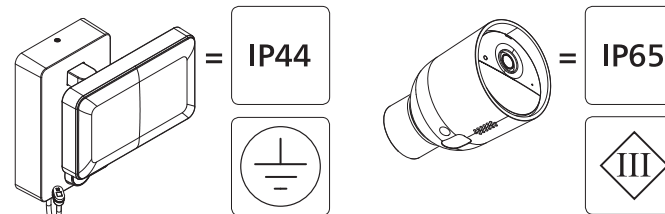

PHILIPS

hue personal wireless lighting

Secure Floodlight camera

HUE serial number

Signify
I.B.R.S. / C.C.R.I. Numéro 10461
5600 VB Eindhoven, the Netherlands
00800-74454775

© 2023 Signify Holding
All rights reserved
Last update: 06/2023