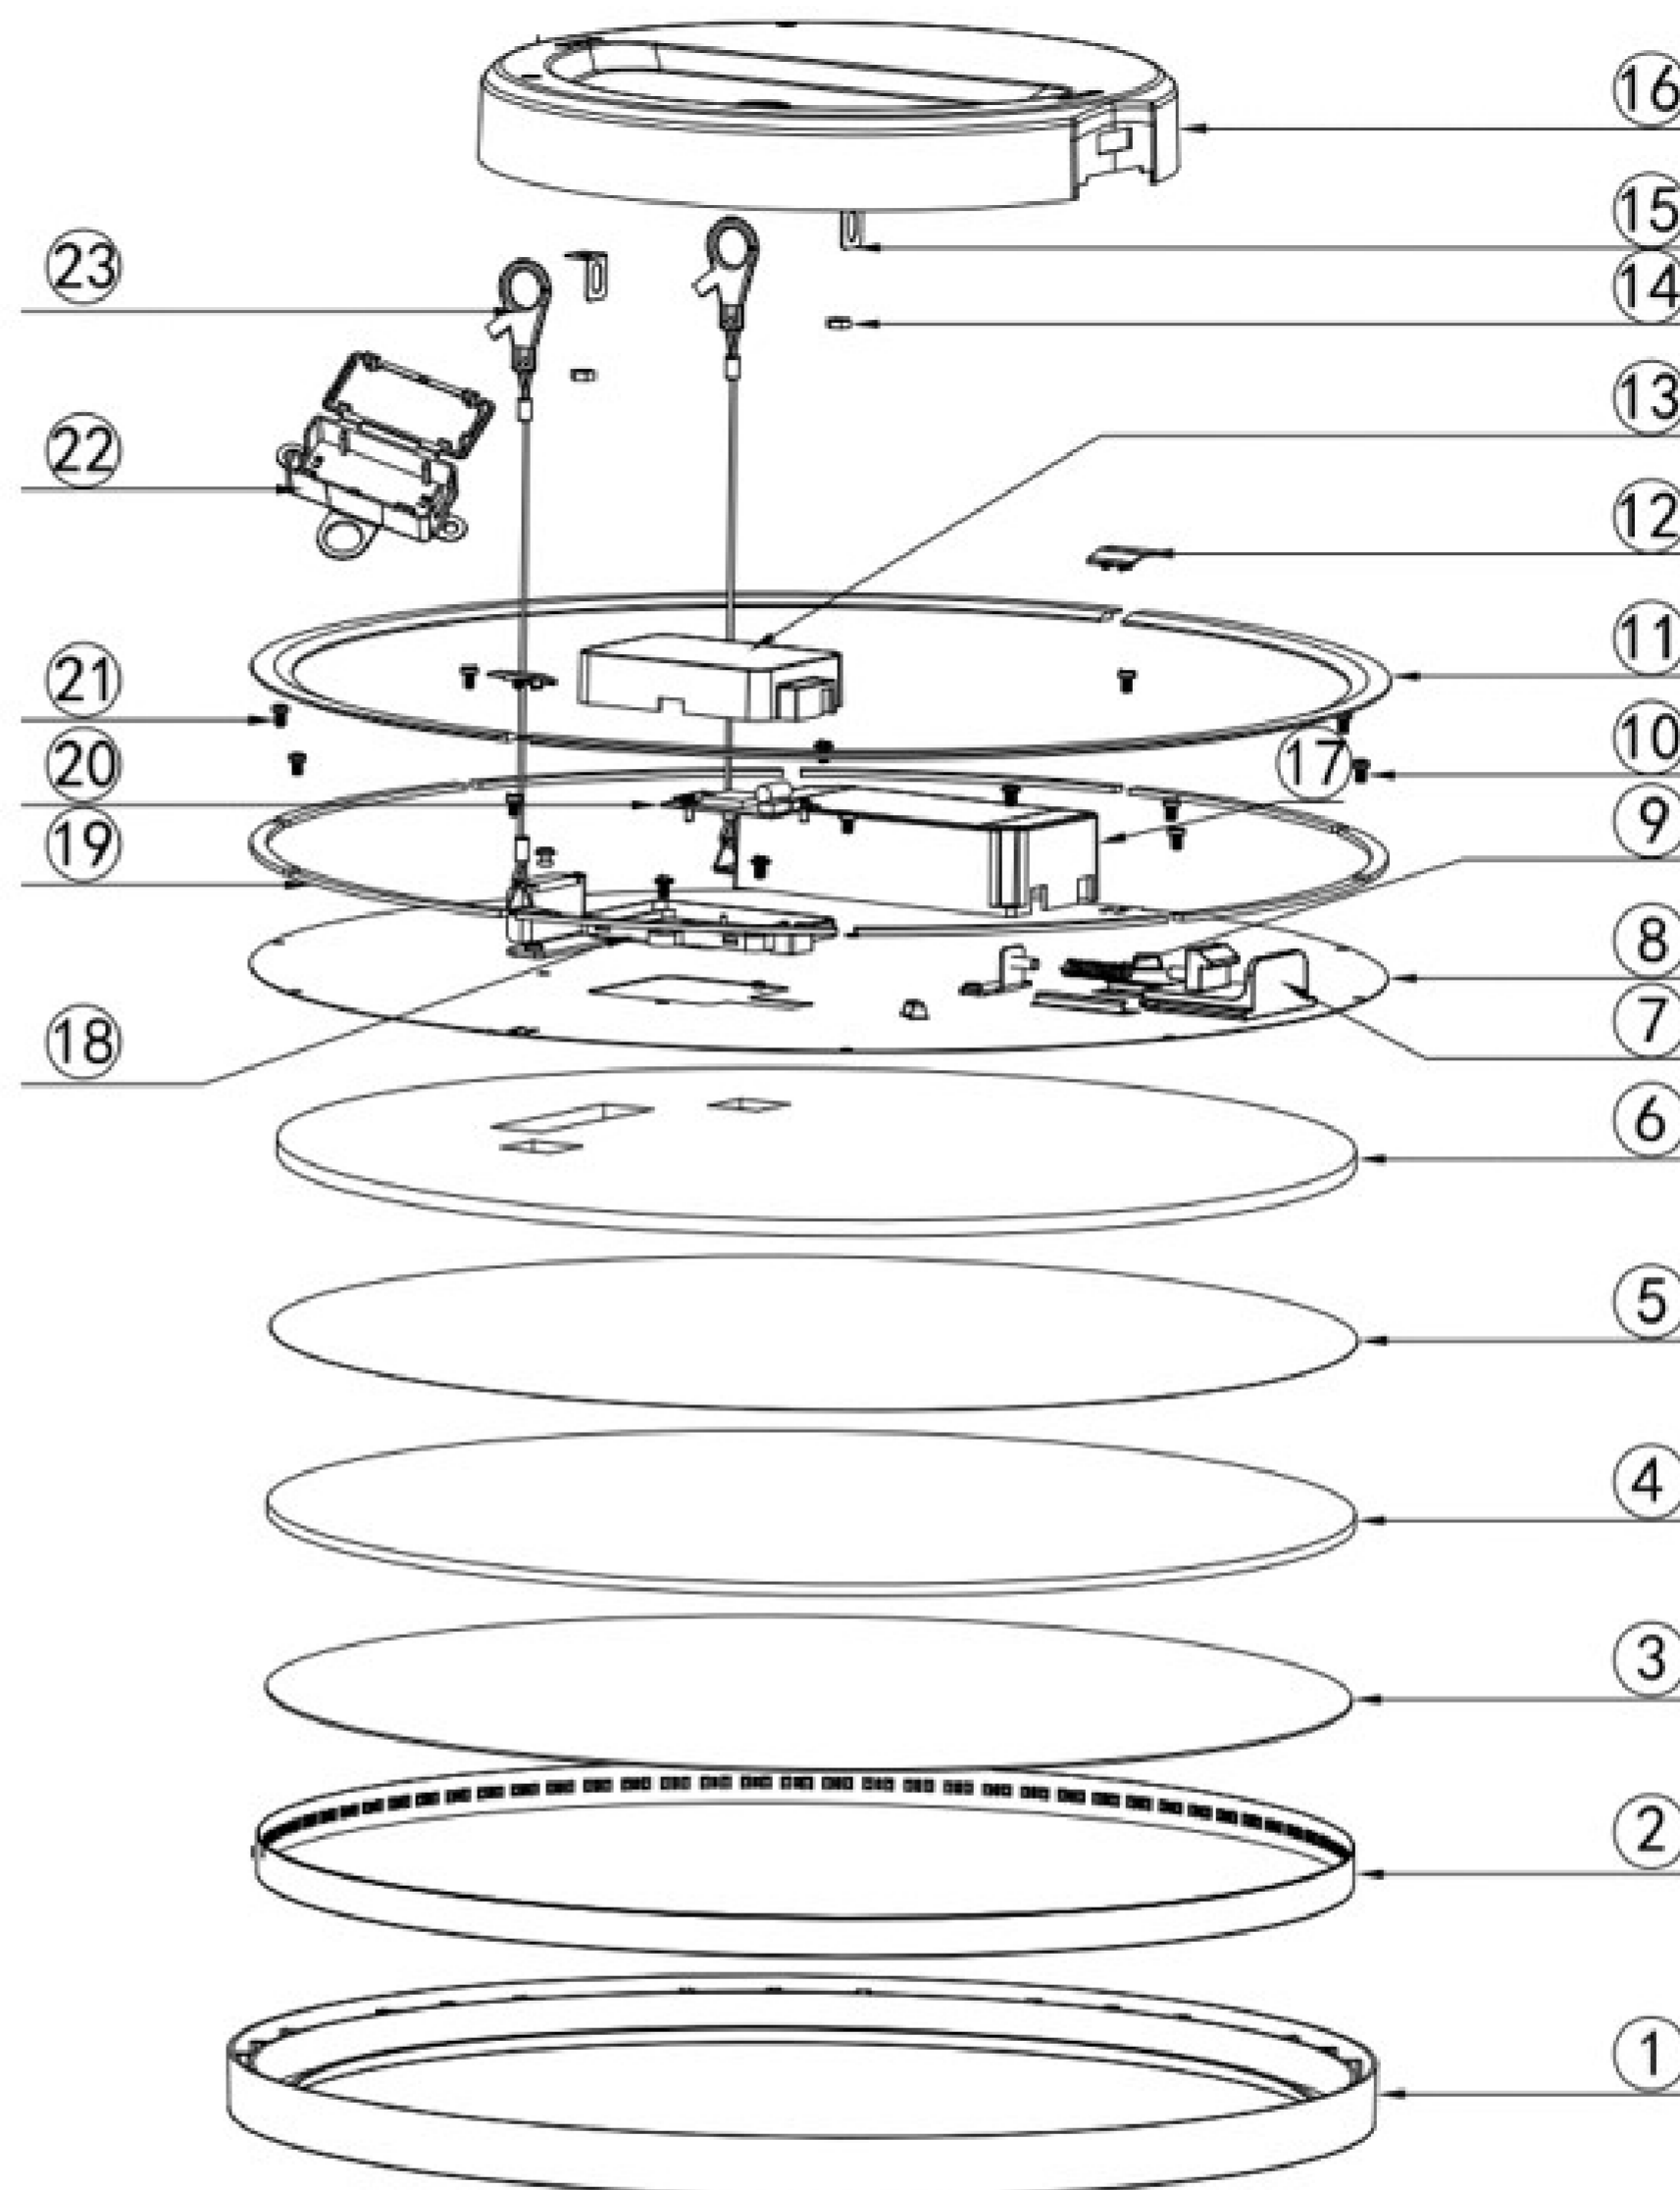

#	COMPONENT	QTY
1	FRAME	1
2	LED STRIP	2
3	DIFFUSER	1
4	LIGHT GUIDE PLATE	1
5	REFLECTIVE PAPER	1
6	EPE FOAM	1
7	TRIGGER LATCH	1
8	BACK PLATE	1
9	SPRING	1
10	SELF TAPPING SCREW M3X6	10
11	DECORATIVE BAR OF ROUND395 PANEL	2
	DECORATIVE BAR OF 300X300 PANEL	4
12	CORNER PROTECTOR OF ROUND395 PANEL	2
	CORNER PROTECTOR OF 300X300 PANEL	4
13	HUE CONTROL BOX TOP HOUSING	1
14	NUT M4	2
15	L TYPE SHEET METAL PART	2
16	INSTALLATION BOX	1
17	DRIVER	1
18	HUE CONTROL BOX BOTTOM HOUSING	1
19	FOAM WITH DOUBLE ADHESIVE	10
20	HUE CONTROL PCBA	1
21	SCREW M3X4	5
22	WIRE CONNECTION BOX	1
23	SUSPENDED ROPE	2

#	SLR Description	Tools needed
a	REMOVE INSTALLATION BOX 16 BY PRESS TRIGGER LATCH 7	
b	REMOVE CONNER PROTECTOR 12	FLAT HEAD SCREW DRIVER
c	REMOVE DECORATIVE BAR 11	
d	REMOVE SELF TAPPING SCREW M3X6 10	CROSS HEAD SCREW DRIVER
e	UNSCREW SCREW M3X4 21	CROSS HEAD SCREW DRIVER
f	REMOVE HUE CONTROL BOX TOP HOUSING 13	FLAT HEAD SCREW DRIVER
g	UNPLUG FLAT CABLE FROM HUE CONTROL PCBA 20	
h	UNPLUG 24V POWER INPUT WIRE	
i	REMOVE BACK PLATE 8	
j	REMOVE EPE FOAM 6	
k	REMOVE REFLECTIVE PAPER 5	
l	REMOVE LIGHT GUIDE PLATE 4	
m	REMOVE DIFFUSER 3	
n	REMOVE LED STRIP 2 FROM FRAME 1	

SKU	Color	Country
929003597801	Black frame	EU
929003597901	Black frame	EU
929003598001	White	EU
929003598101	White	EU

Warnings

Always make sure the luminaire is detached from the mains socket
 Always make sure the DC cable is detached from the power supply
 Staring at the operating light source may cause eye injury

FOR LIGHT SOURCE-LED STRIP REMOVAL PLEASE REFER TO DOCUMENT 442295215544_L2 Removal and Test Instruction Flex LED strip

STATUS	DESCRIPTION	DESIGN ID	2021-08-24
2021-08-24	Aurette Hue Panel SQ Black 19W,panel extension,300X300mm Aurette Hue Panel RD Black 24.5W,panel extension,Diameter 395mm Surimu Hue Panel SQ 25W,panel extension,300X300mm Surimu Hue Panel RD 40W,panel extension,Diameter 395mm	DOC 12NC	
NAME	Mg Lv	LOCAL PART ID	SH. 1
CHECKED	DATE	2023-02-01	A2