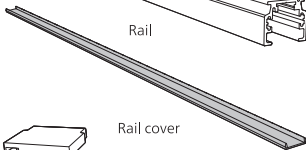

Power supply unit wall

Connector | Corner external

Connector | Corner internal

Connector | Straight

Rail

Rail cover

5x25

End-cap