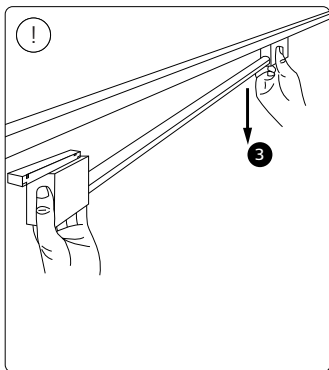

A

gradient light tube large

gradient light tube compact

B

IP20

zigbee
certified
product

1

3a