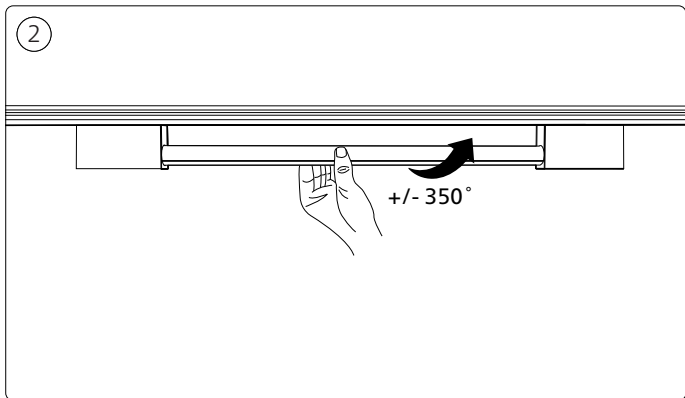

A

gradient light tube large

gradient light tube compact

B

IP20

zigbee
certified
product

1

3a