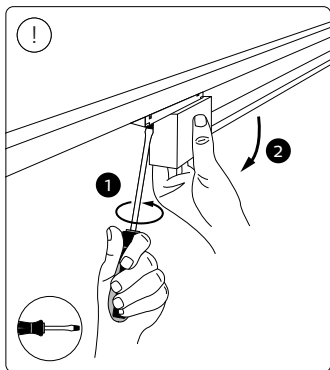

A

gradient light tube large

gradient light tube compact

B

IP20

zigbee
certified
product

1

3a