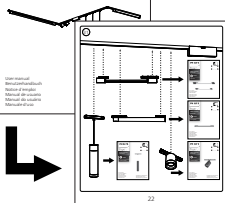

A

gradient light tube large

gradient light tube compact

B

IP20

zigbee
certified
product

1

3a