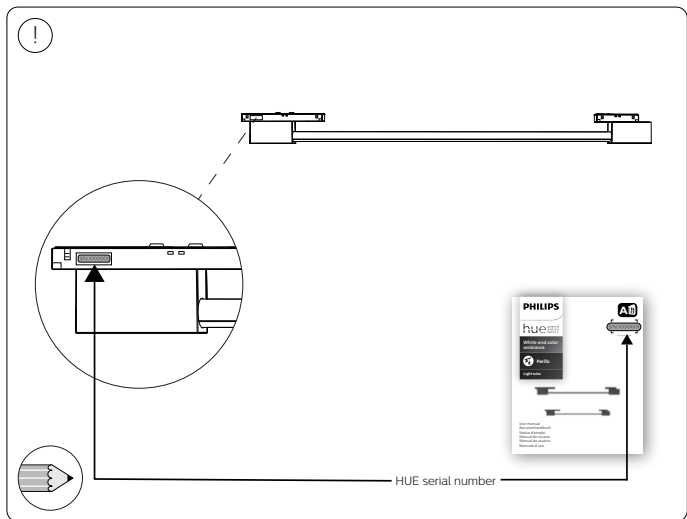

A

gradient light tube large

gradient light tube compact

B

IP20

zigbee
certified
product

1

3a