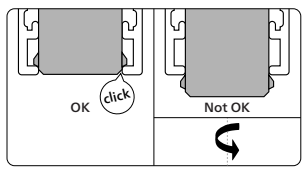

A

gradient light tube large

gradient light tube compact

B

IP20

zigbee
certified
product

1

3a