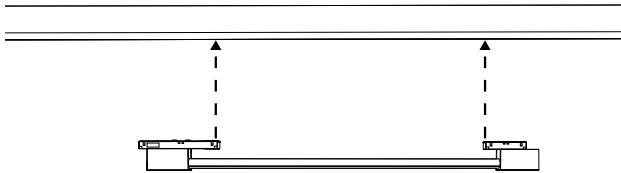

A

gradient light tube large

gradient light tube compact

B

IP20

zigbee
certified
product

1

3a