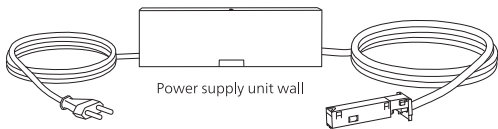

Power supply unit wall

Connector | Corner external

Connector | Corner internal

Connector | Straight

Rail

Rail cover

5x25

End-cap