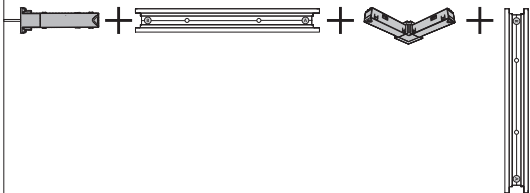

Power supply unit wall

Connector | Corner external

Connector | Corner internal

Connector | Straight

Rail

Rail cover

End-cap

5x25

Excl./Искл.

6

9

17

23

Signify
I.B.R.S. / C.C.R.I. Numéro 10461
5600 VB Eindhoven,
the Netherlands
☎00800-74454775

© 2023 Signify Holding
All rights reserved

www.philips-hue.com