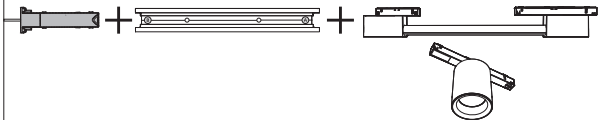

Power supply unit wall

Connector | Corner external

Connector | Corner internal

Connector | Straight

Rail

Rail cover

End-cap

5x25

Excl./Искл.

6

9

17

23

Signify
I.B.R.S. / C.C.R.I. Numéro 10461
5600 VB Eindhoven,
the Netherlands
☎00800-74454775

© 2023 Signify Holding
All rights reserved

www.philips-hue.com