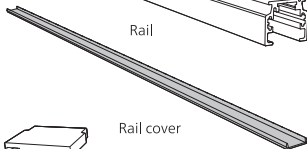

Power supply unit wall

Connector | Corner external

Connector | Corner internal

Connector | Straight

Rail

Rail cover

End-cap

5x25