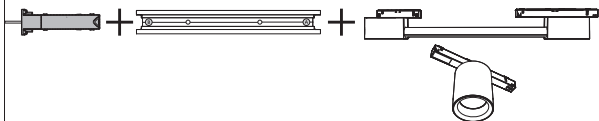

Power supply unit wall

Connector | Corner external

Connector | Corner internal

Connector | Straight

Rail

Rail cover

End-cap

5x25

Excl./Искл.

6

9

17

23

Signify
I.B.R.S. / C.C.R.I. Numéro 10461
5600 VB Eindhoven,
the Netherlands
☎00800-74454775

© 2023 Signify Holding
All rights reserved

www.philips-hue.com