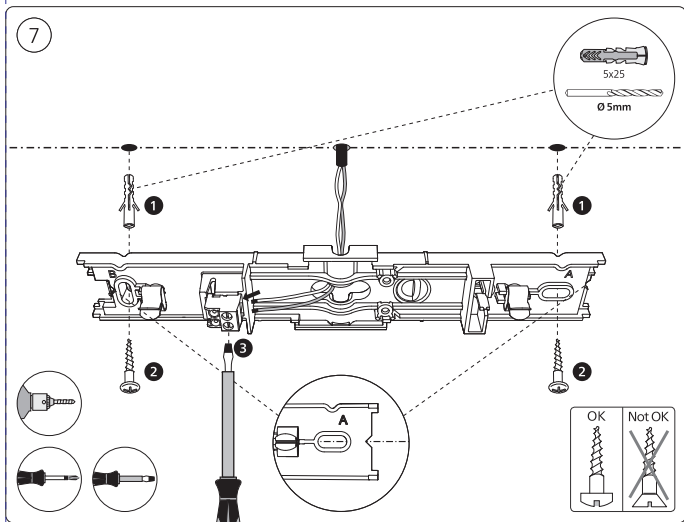

Power supply | Ceiling 2-point

Power supply | Ceiling 1-point

Bracket | with ceiling box cover

Connector | Corner external

Connector | Corner internal

Connector | Straight

Rail

(2)

Rail cover

End-cap

5x25

Excl./Искл.

installation option

3a

3b

10