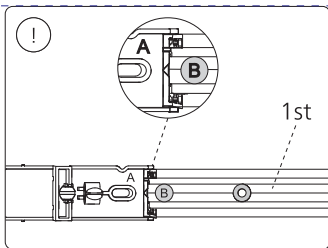

Power supply | Ceiling 2-point

Power supply | Ceiling 1-point

Bracket | with ceiling box cover

Connector | Corner external

Connector | Corner internal

Connector | Straight

Rail

(2)

Rail cover

End-cap

5x25

Excl./Искл.

installation option

3a

3b

10

11

10

12

GO TO 13

GO TO 18

GO TO 23

GO TO 28

13