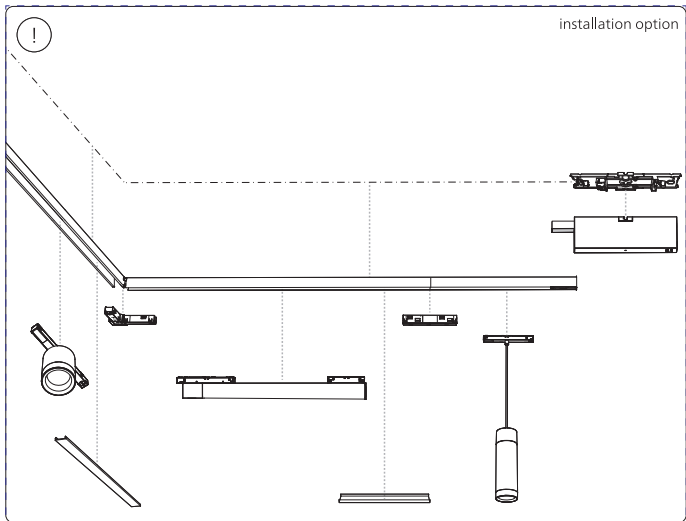

Power supply | Ceiling 2-point

Power supply | Ceiling 1-point

Bracket | with ceiling box cover

Connector | Corner external

Connector | Corner internal

Connector | Straight

Rail

(2)

Rail cover

End-cap

5x25

Excl./Искл.

installation option

3a

3b

10