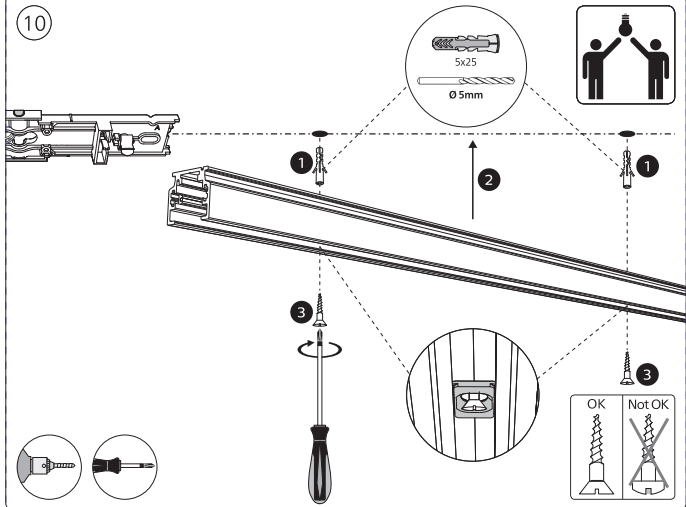

Power supply | Ceiling 2-point

Power supply | Ceiling 1-point

Bracket | with ceiling box cover

Connector | Corner external

Connector | Corner internal

Connector | Straight

Rail

(2)

Rail cover

End-cap

5x25

Excl./Искл.

installation option

3a

3b

10

11

10

12

GO TO 13

GO TO 18

GO TO 23

GO TO 28

13