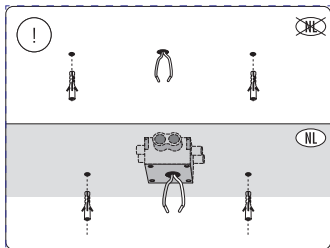

Power supply | Ceiling 2-point

Power supply | Ceiling 1-point

Bracket | with ceiling box cover

Connector | Corner external

Connector | Corner internal

Connector | Straight

Rail

(2)

Rail cover

End-cap

5x25

Excl./Искл.

installation option

3a

3b

10

11

10

12

GO TO 13

GO TO 18

GO TO 23

GO TO 28

13