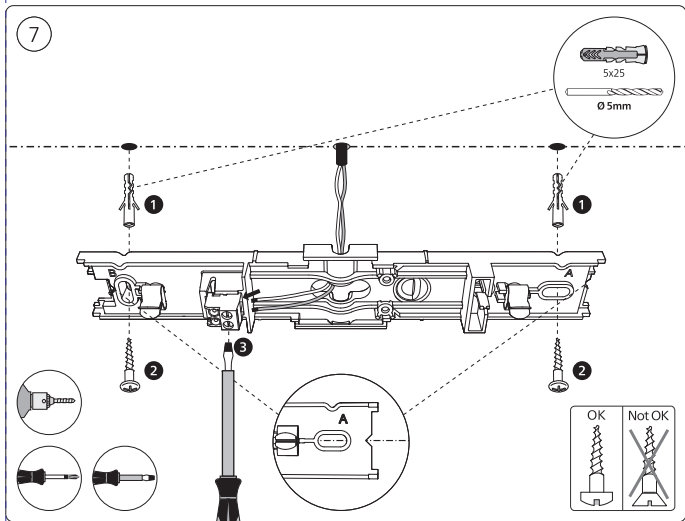

Power supply | Ceiling 2-point

Power supply | Ceiling 1-point

Bracket | with ceiling box cover

Connector | Corner external

Connector | Corner internal

Connector | Straight

Rail

(2)

Rail cover

End-cap

5x25

Excl./Искл.

installation option

3a

3b

10