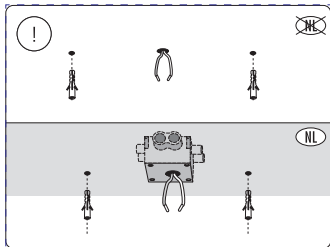

Power supply | Ceiling 2-point

Power supply | Ceiling 1-point

Bracket | with ceiling box cover

Connector | Corner external

Connector | Corner internal

Connector | Straight

Rail

(2)

Rail cover

End-cap

5x25

Excl./Искл.

installation option

3a

3b

10

10

12

GO TO 13

GO TO 18

GO TO 23

GO TO 28

13

14