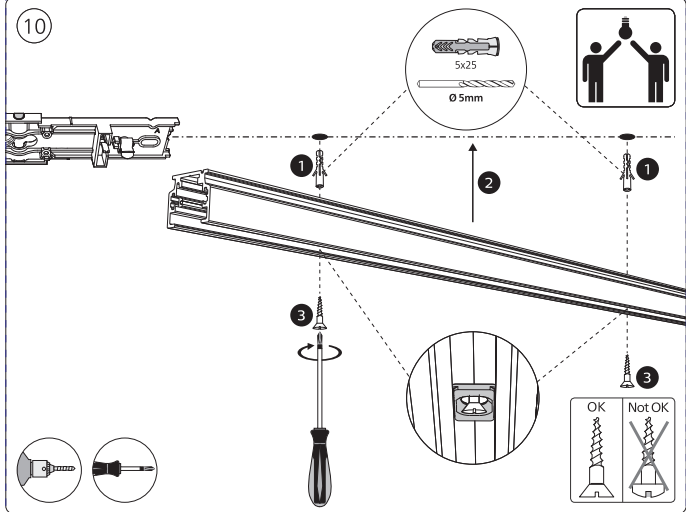

Power supply | Ceiling 2-point

Power supply | Ceiling 1-point

Bracket | with ceiling box cover

Connector | Corner external

Connector | Corner internal

Connector | Straight

Rail

(2)

Rail cover

End-cap

5x25

Excl./Искл.

installation option

3a

3b

10

10

12

GO TO 13

GO TO 18

GO TO 23

GO TO 28

13

14