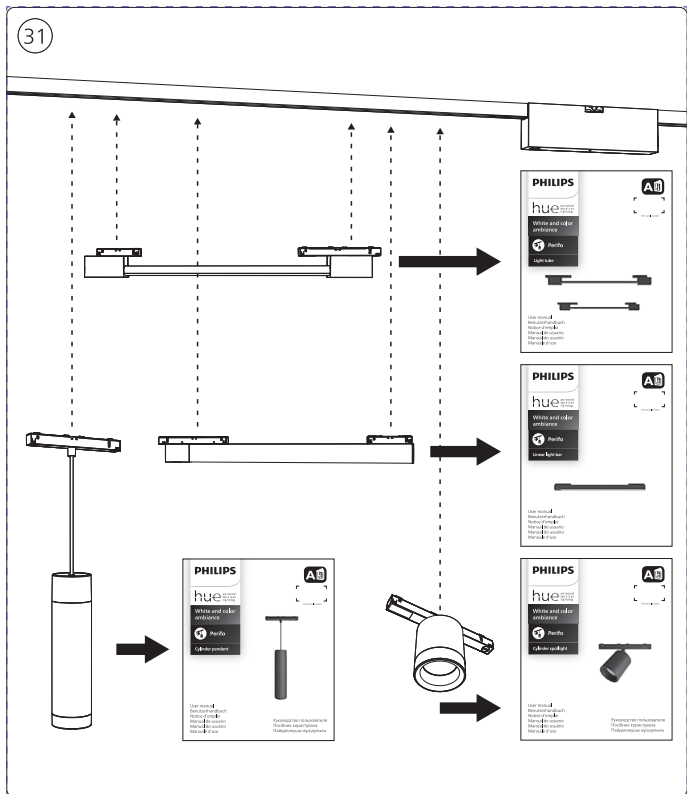

Power supply | Ceiling 2-point

Power supply | Ceiling 1-point

Bracket | with ceiling box cover

Connector | Corner external

Connector | Corner internal

Connector | Straight

Rail

(2)

15

20

22

23

24

27

31

!