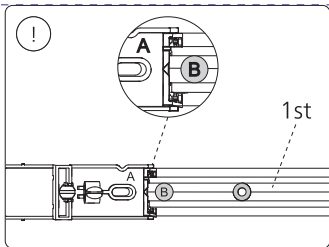

Power supply | Ceiling 2-point

Power supply | Ceiling 1-point

Bracket | with ceiling box cover

Connector | Corner external

Connector | Corner internal

Connector | Straight

Rail

(2)

Rail cover

End-cap

5x25

Excl./Искл.

installation option

3a

3b

10

10

12

GO TO 13

GO TO 18

GO TO 23

GO TO 28

13

14