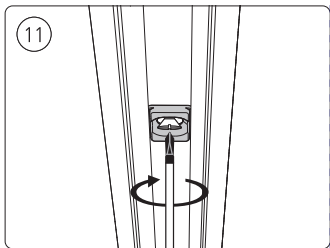

Power supply | Ceiling 2-point

Power supply | Ceiling 1-point

Bracket | with ceiling box cover

Connector | Corner external

Connector | Corner internal

Connector | Straight

Rail

(2)

Rail cover

End-cap

5x25

Excl./Искл.

installation option

3a

3b

10

10

12

GO TO 13

GO TO 18

GO TO 23

GO TO 28

13

14