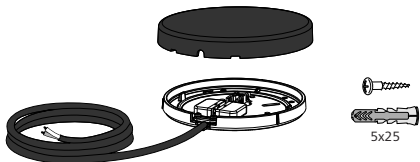

PHILIPS

hue personal
wireless
lighting

Accessories

Perifo

Extension cable &
electrical box cover

User manual
Benutzerhandbuch
Notice d'emploi
Manual de usuario
Manual do usuário
Manuale d'uso

Incl.

extension cable & electrical box cover