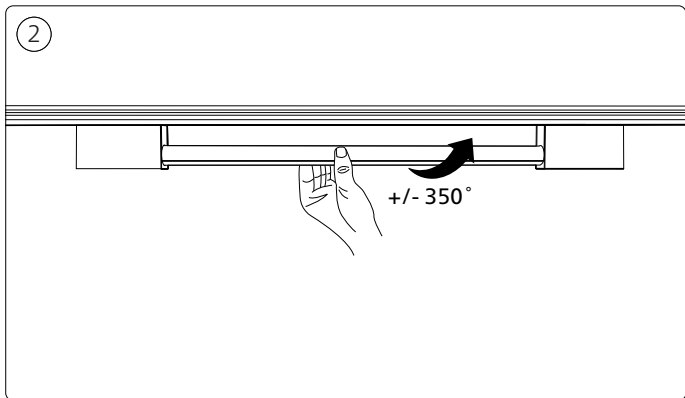

gradient light tube large

gradient light tube compact

B

IP20

zigbee
certified
product

1

3a

3b