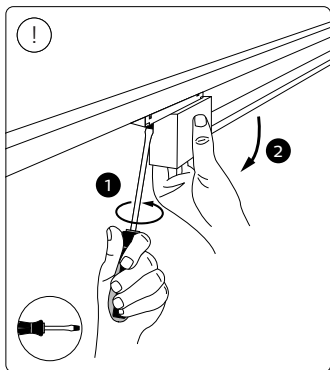

gradient light tube large

gradient light tube compact

B

IP20

zigbee
certified
product

1

3a

3b