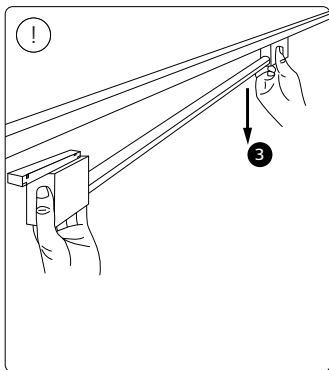

gradient light tube large

gradient light tube compact

B

IP20

zigbee
certified
product

1

3a

3b