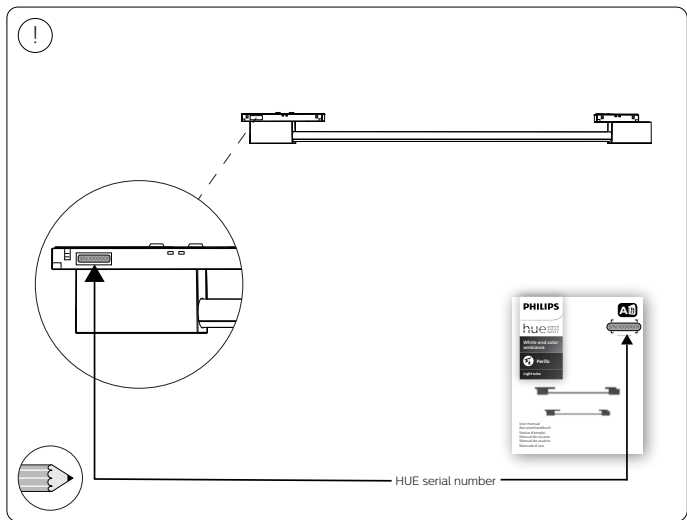

gradient light tube large

gradient light tube compact

B

IP20

zigbee
certified
product

1

3a

3b