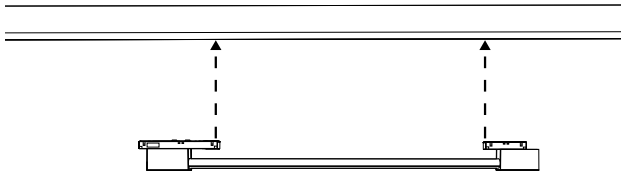

gradient light tube large

gradient light tube compact

B

IP20

zigbee
certified
product

1

3a

3b