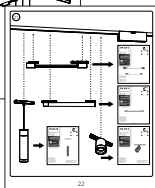

gradient light tube large

gradient light tube compact

B

IP20

zigbee
certified
product

1

3a

3b