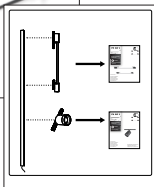

gradient light tube large

gradient light tube compact

B

IP20

zigbee
certified
product

1

3a

3b