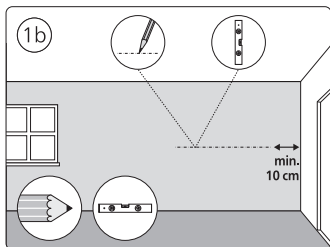

Connector | Corner internal

Connector | Straight

Rail

Rail cover

End-cap

5x25

Excl./Искл.

6