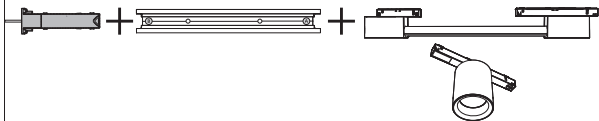

Connector | Corner internal

Connector | Straight

Rail

Rail cover

End-cap

5x25

Excl./Искл.

6

9

17

23

Signify
I.B.R.S. / C.C.R.I. Numéro 10461
5600 VB Eindhoven,
the Netherlands
☎00800-74454775

© 2023 Signify Holding
All rights reserved

www.philips-hue.com

4422 956 03232
Last update: 02/2023