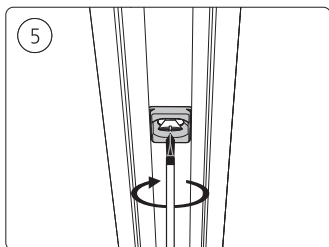

Connector | Corner internal

Connector | Straight

Rail

Rail cover

End-cap

5x25

Excl./Искл.

6