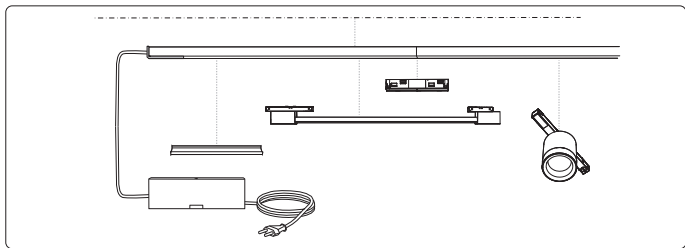

Connector | Corner internal

Connector | Straight

Rail

Rail cover

End-cap

5x25

Excl./Искл.

6