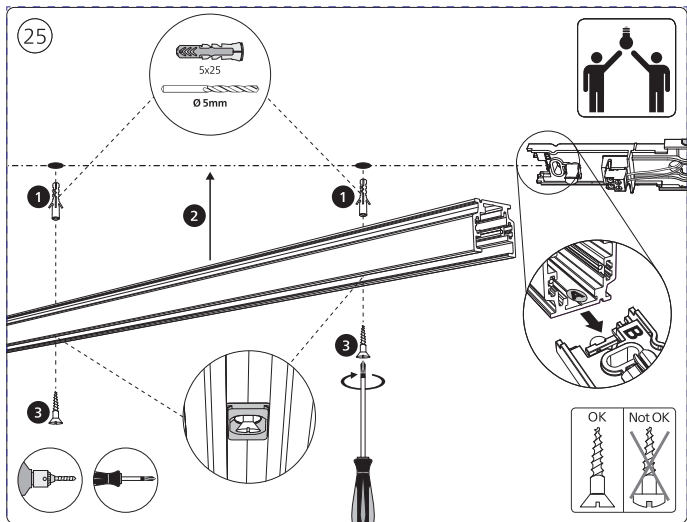

Power supply | Ceiling 2-point

Power supply | Ceiling 1-point

Bracket | with ceiling box cover

Connector | Corner external

Connector | Corner internal

Connector | Straight

Rail

(2)

13

14

15

20

22

23

24

27

Connector | Corner internal

Connector | Straight

Rail

Rail cover

End-cap

5x25

Excl./Искл.

6