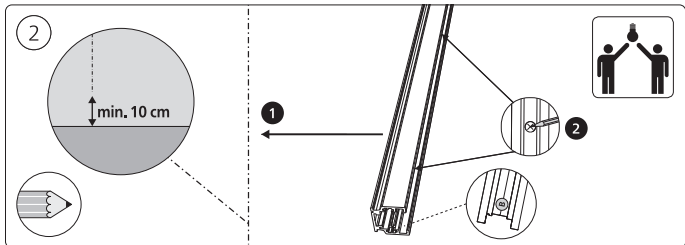

Connector | Corner internal

Connector | Straight

Rail

Rail cover

End-cap

5x25

Excl./Искл.

6