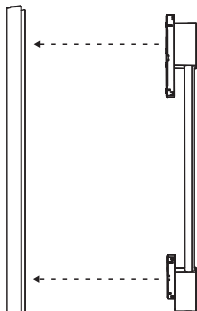

Connector | Corner internal

Connector | Straight

Rail

Rail cover

End-cap

5x25

Excl./Искл.

6

9

17

23

Signify
I.B.R.S. / C.C.R.I. Numéro 10461
5600 VB Eindhoven,
the Netherlands
☎00800-74454775

© 2023 Signify Holding
All rights reserved

www.philips-hue.com

4422 956 03232
Last update: 02/2023