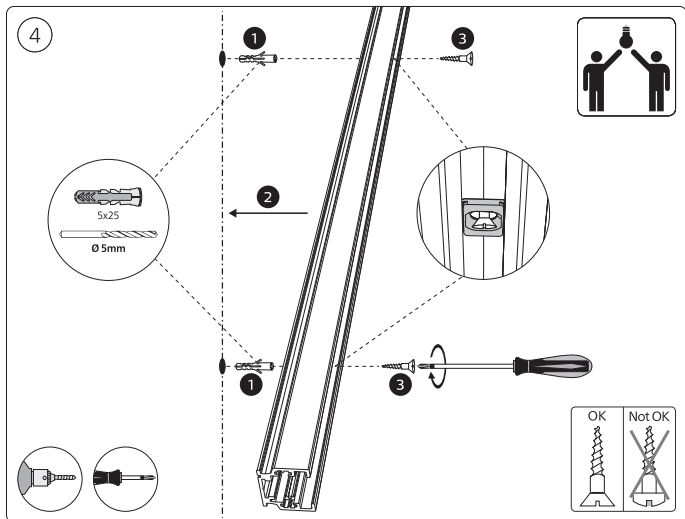

Power supply | Ceiling 2-point

Power supply | Ceiling 1-point

Bracket | with ceiling box cover

Connector | Corner external

Connector | Corner internal

Connector | Straight

Rail

(2)

Wall

User manual
Benutzerhandbuch
Notice d'emploi
Manual de usuario
Manual do usuário
Manuale d'uso

Руководство пользователя
Посібник користувача
Пайдаланушы нұсқаулығы

Power supply unit wall

Connector | Corner external

Connector | Corner internal

Connector | Straight

Rail

Rail cover

End-cap

5x25

Excl./Искл.

6