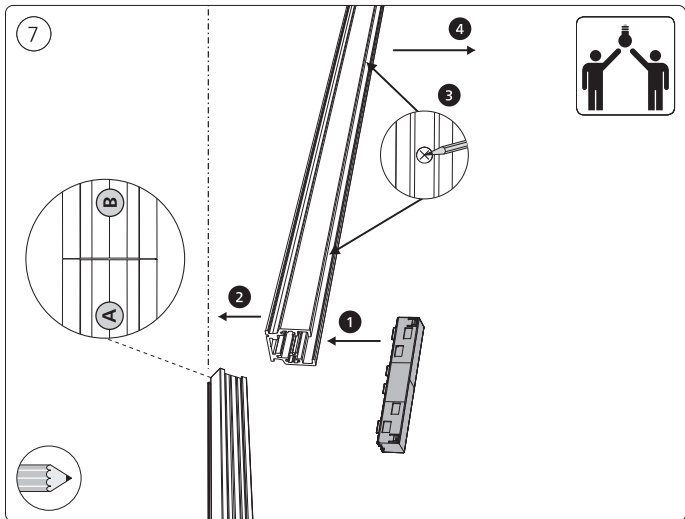

Connector | Corner internal

Connector | Straight

Rail

Rail cover

End-cap

5x25

Excl./Искл.

6