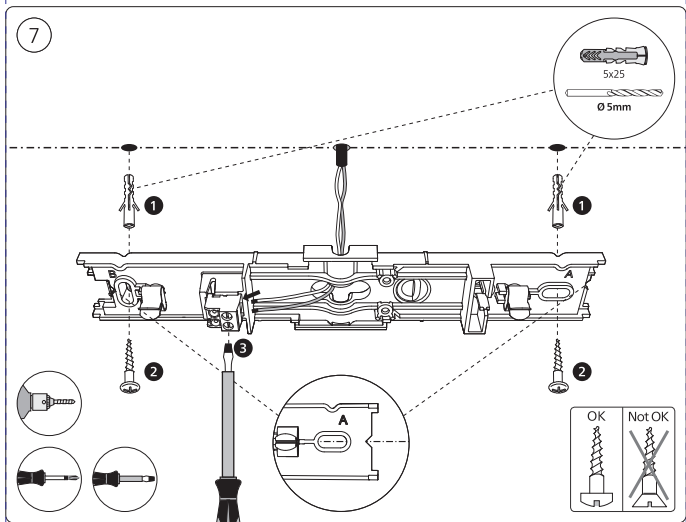

Power supply | Ceiling 2-point

Power supply | Ceiling 1-point

Bracket | with ceiling box cover

Connector | Corner external

Connector | Corner internal

Connector | Straight

Rail

(2)

Rail cover

5x25

End-cap

Excl./Искл.

installation option

3a

3b

12