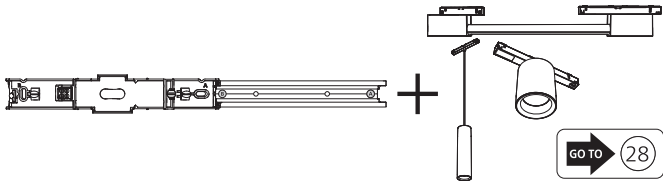

Power supply | Ceiling 2-point

Power supply | Ceiling 1-point

Bracket | with ceiling box cover

Connector | Corner external

Connector | Corner internal

Connector | Straight

Rail

(2)

Rail cover

5x25

End-cap

Excl./Искл.

installation option

3a

3b

12