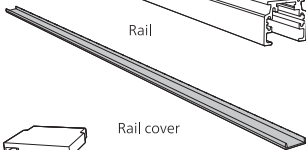

Connector | Corner internal

Connector | Straight

Rail

Rail cover

End-cap

5x25

Excl./Искл.

6