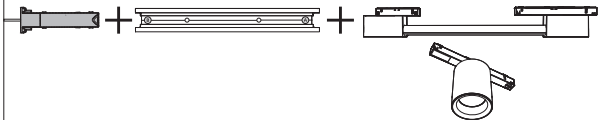

Connector | Corner internal

Connector | Straight

Rail

Rail cover

End-cap

5x25

Excl./Искл.

6