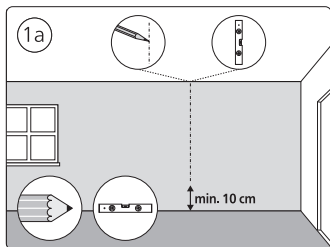

Connector | Corner internal

Connector | Straight

Rail

Rail cover

End-cap

5x25

Excl./Искл.

6