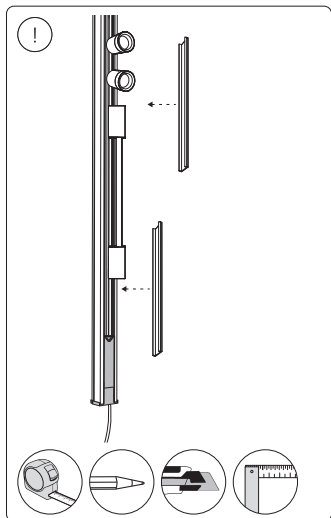

Connector | Corner internal

Connector | Straight

Rail

Rail cover

End-cap

5x25

Excl./Искл.

6

9

17

23

Signify
I.B.R.S. / C.C.R.I. Numéro 10461
5600 VB Eindhoven,
the Netherlands
☎00800-74454775

© 2023 Signify Holding
All rights reserved

www.philips-hue.com

4422 956 03232
Last update: 02/2023