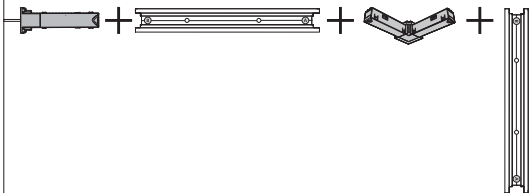

Connector | Corner internal

Connector | Straight

Rail

Rail cover

End-cap

5x25

Excl./Искл.

6