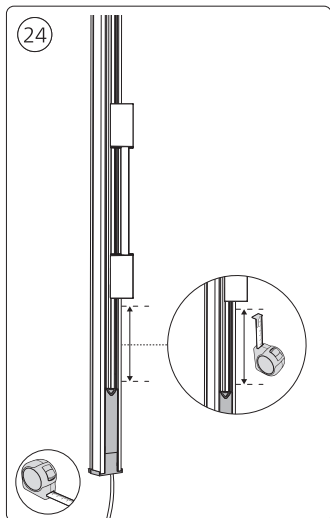

Connector | Corner internal

Connector | Straight

Rail

Rail cover

End-cap

5x25

Excl./Искл.

6

9

17

23

Signify
I.B.R.S. / C.C.R.I. Numéro 10461
5600 VB Eindhoven,
the Netherlands
☎00800-74454775

© 2023 Signify Holding
All rights reserved

www.philips-hue.com

4422 956 03232
Last update: 02/2023