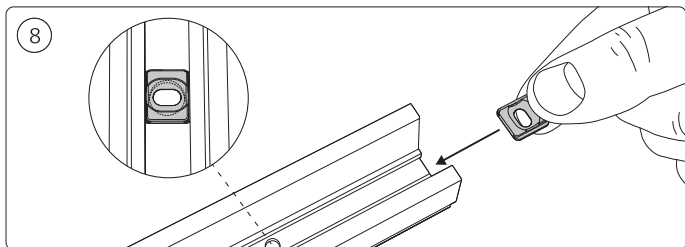

Connector | Corner internal

Connector | Straight

Rail

Rail cover

End-cap

5x25

Excl./Искл.

6