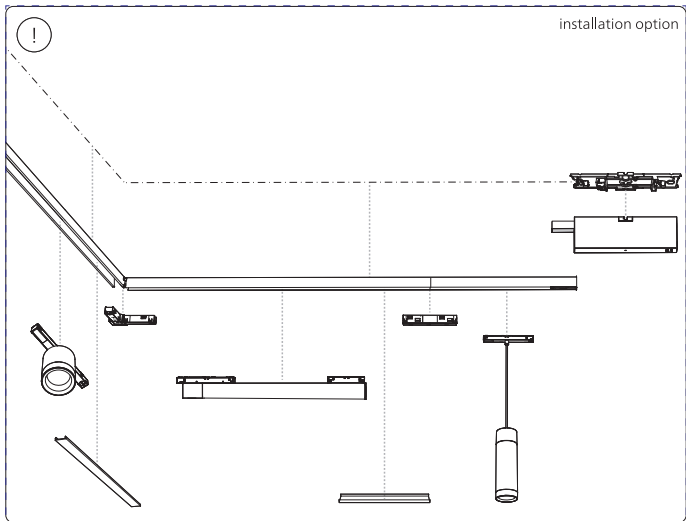

Power supply | Ceiling 2-point

Power supply | Ceiling 1-point

Bracket | with ceiling box cover

Connector | Corner external

Connector | Corner internal

Connector | Straight

Rail

(2)

Rail cover

5x25

End-cap

Excl./Искл.

installation option

3a

3b

12