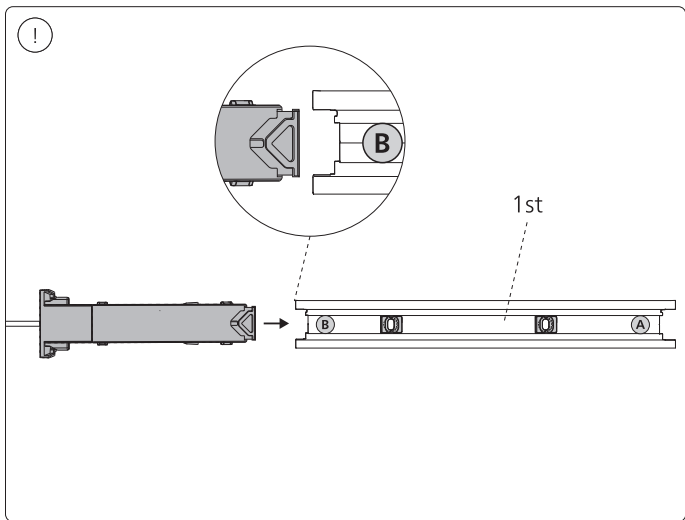

Connector | Corner internal

Connector | Straight

Rail

Rail cover

End-cap

5x25

Excl./Искл.

6