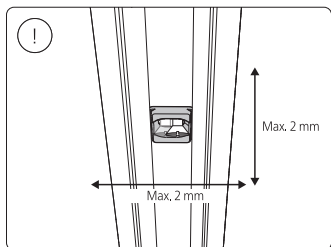

Connector | Corner internal

Connector | Straight

Rail

Rail cover

End-cap

5x25

Excl./Искл.

6