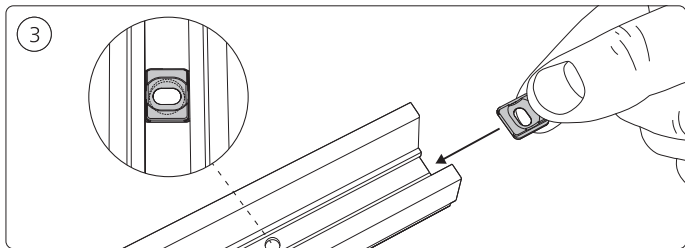

Connector | Corner internal

Connector | Straight

Rail

Rail cover

End-cap

5x25

Excl./Искл.

6