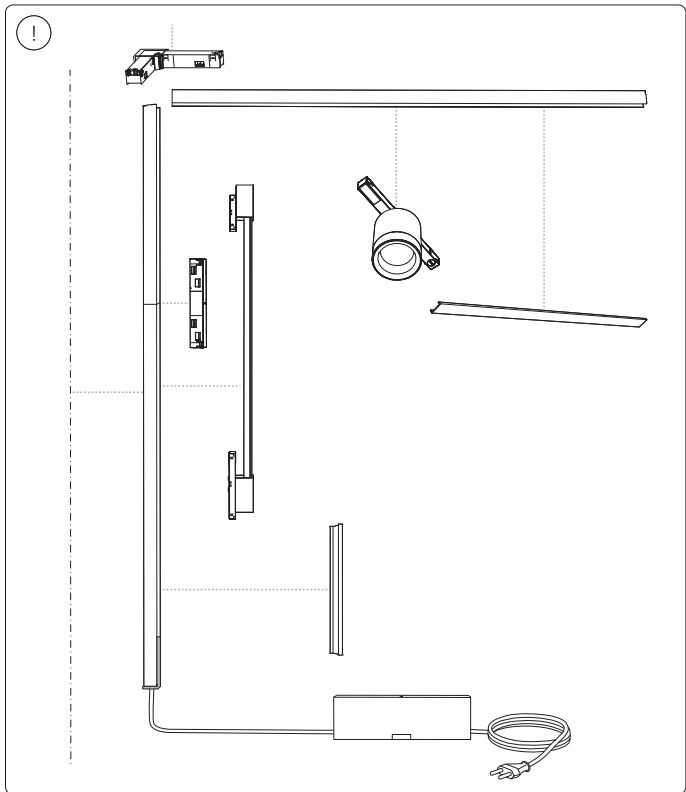

Power supply | Ceiling 2-point

Power supply | Ceiling 1-point

Bracket | with ceiling box cover

Connector | Corner external

Connector | Corner internal

Connector | Straight

Rail

(2)

Wall

User manual
Benutzerhandbuch
Notice d'emploi
Manual de usuario
Manual do usuário
Manuale d'uso

Руководство пользователя
Посібник користувача
Пайдаланушы нұсқаулығы

Power supply unit wall

Connector | Corner external

Connector | Corner internal

Connector | Straight

Rail

Rail cover

End-cap

5x25

Excl./Искл.

6