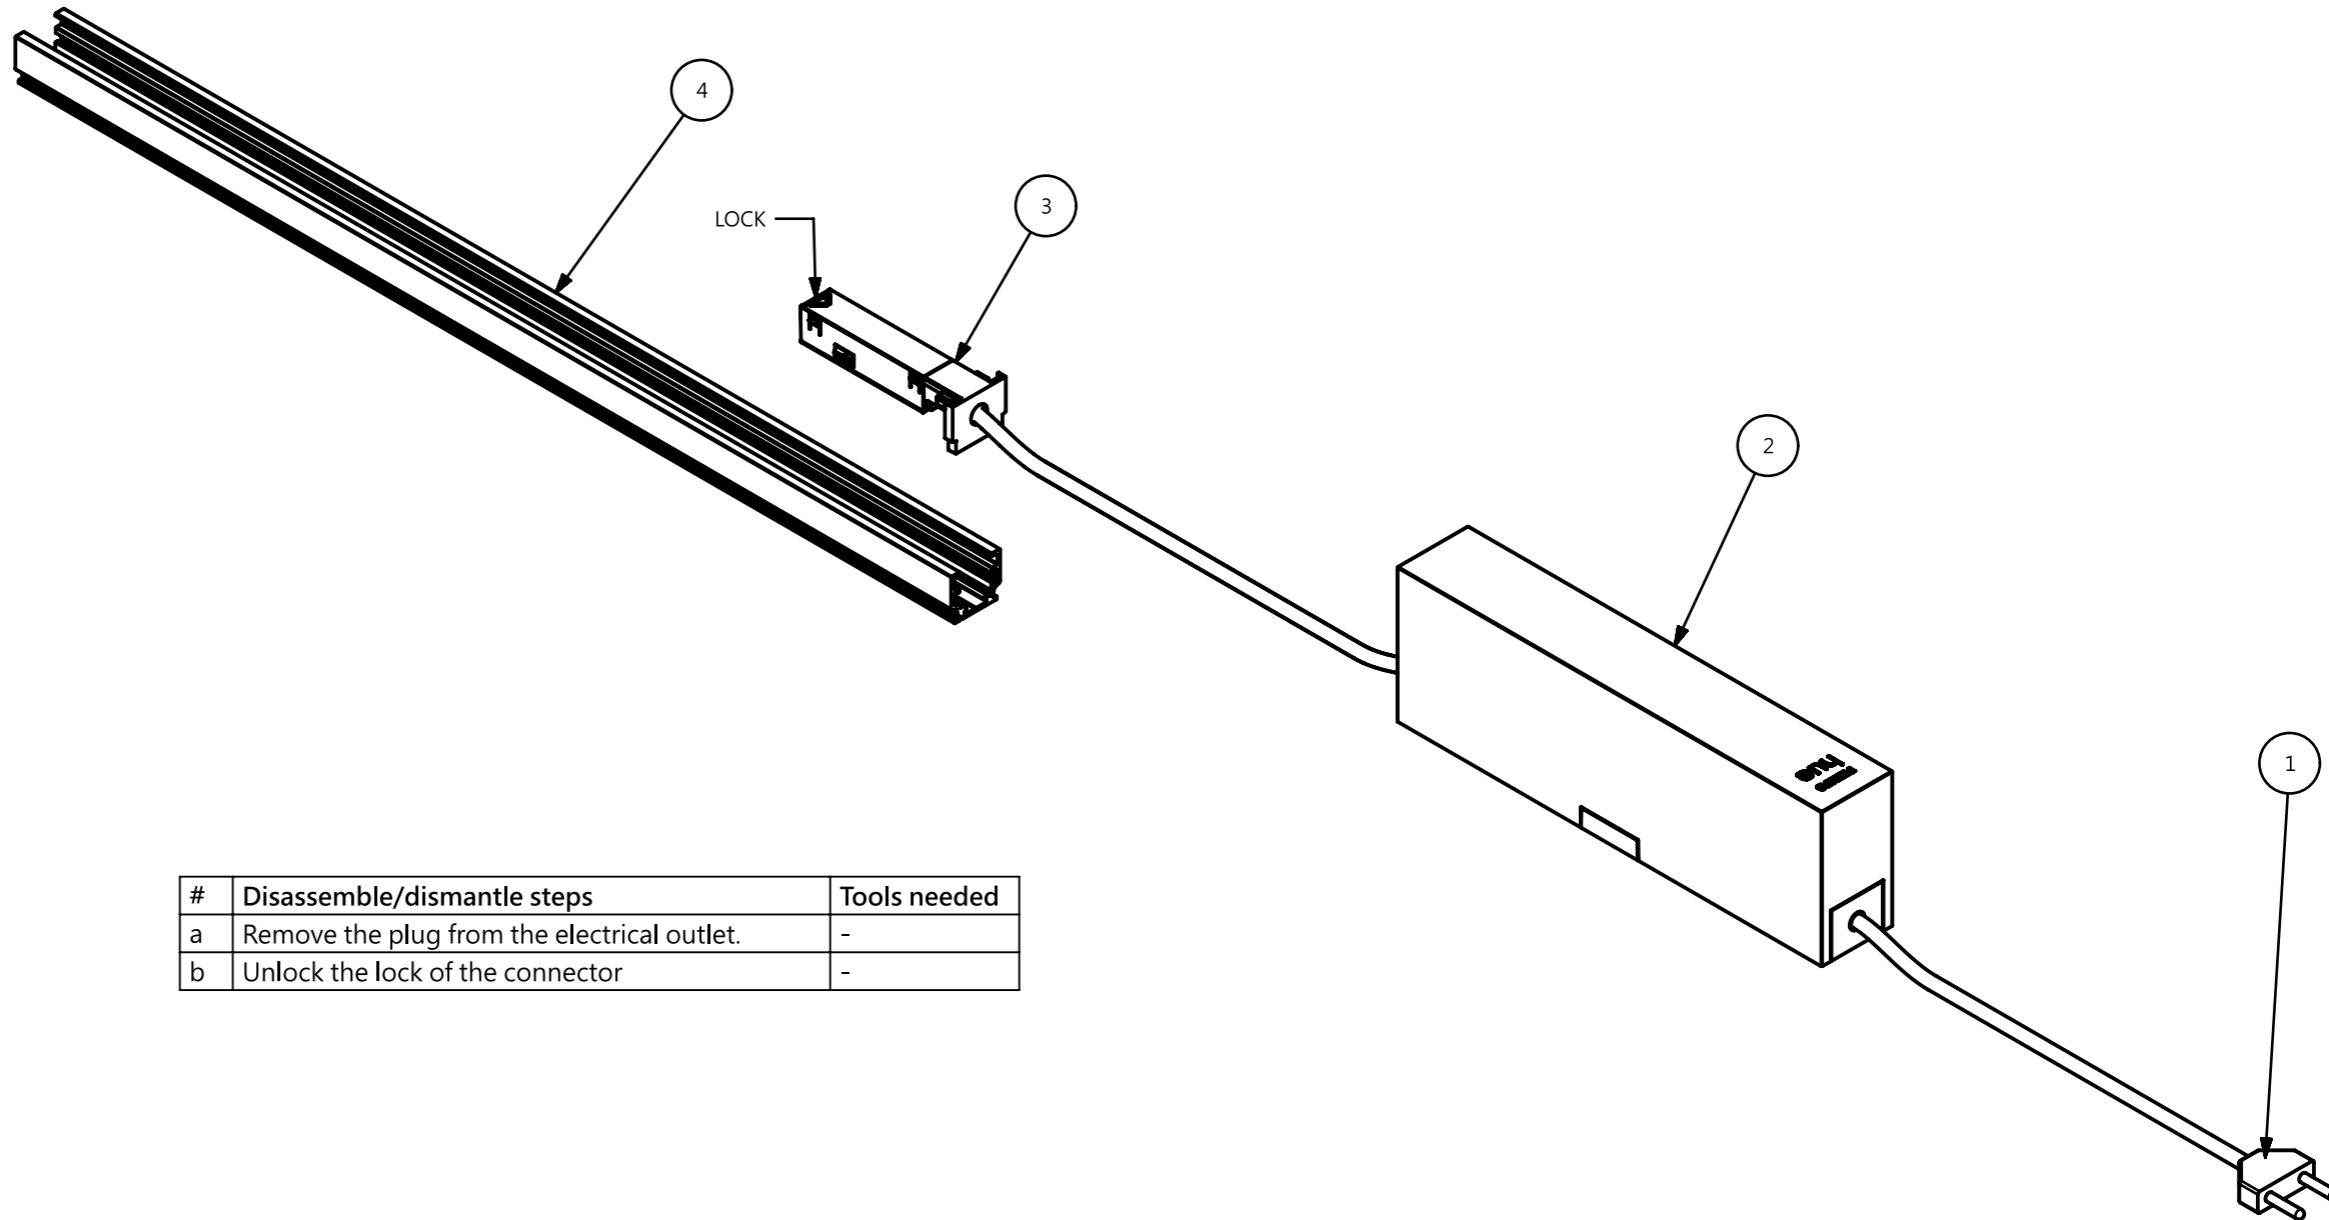

PHILIPS  
hue

#	Disassemble/dismantle steps	Tools needed
a	Remove the plug from the electrical outlet.	-
b	Unlock the lock of the connector	-

SKU	Color	Country
929003114301	Black	EU
929003114401	White	EU
929003114501	Black	UK
929003114601	White	UK

#	COMPONENT	QTY
1	Plug	1
2	PSU	1
3	Connector	1
4	Rail	1

STATUS		DESCRIPTION Hue Perifo PSU 100W wall		DESIGN ID 01 2021-11-04	
NAME He Go		LOCAL PART ID		DOC 12NC 929003114301	
CHECKED		DATE 2021-11-04		SH. 1 SH. 511-1	
				A3-L	