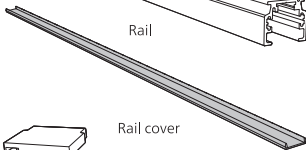

Power supply unit wall

Connector | Corner external

Connector | Corner internal

Connector | Straight

Rail

Rail cover

End-cap

5x25