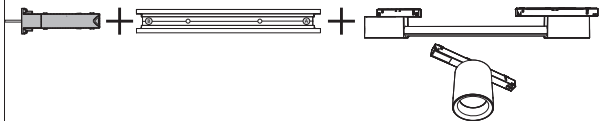

Power supply unit wall

Connector | Corner external

Connector | Corner internal

Connector | Straight

Rail

Rail cover

End-cap

5x25

Excl./Искл.

6

9

17

23

Signify
I.B.R.S. / C.C.R.I. Numéro 10461
5600 VB Eindhoven,
the Netherlands
☎00800-74454775

© 2023 Signify Holding
All rights reserved

www.philips-hue.com