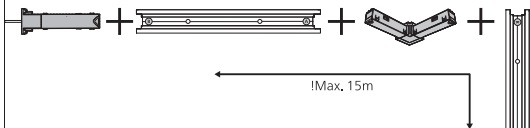

Power supply unit wall

Connector | Corner external

Connector | Corner internal

Connector | Straight

Rail

Rail cover

End-cap

5x25

Excl./Искл.

6

9

17

23

Signify
I.B.R.S. / C.C.R.I. Numéro 10461
5600 VB Eindhoven,
the Netherlands
☎00800-74454775

© 2023 Signify Holding
All rights reserved

www.philips-hue.com