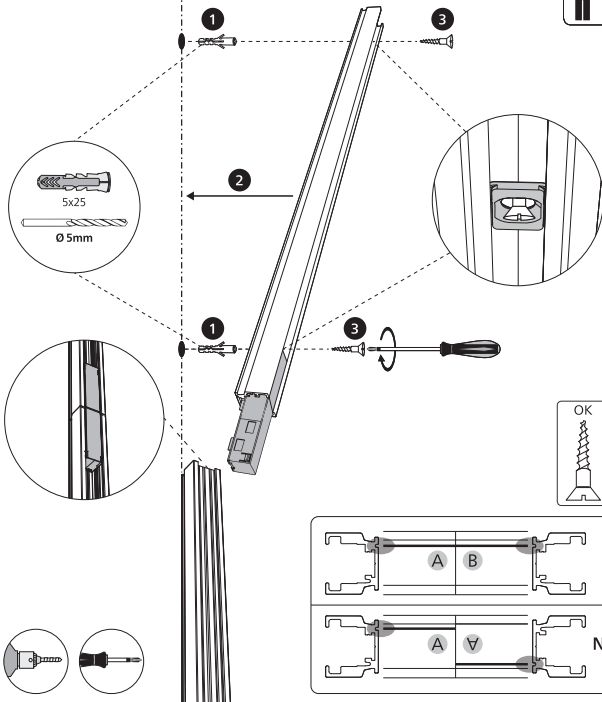

Power supply unit wall

Connector | Corner external

Connector | Corner internal

Connector | Straight

Rail

Rail cover

End-cap

5x25

Excl./Искл.

6

9

17

23

Signify
I.B.R.S. / C.C.R.I. Numéro 10461
5600 VB Eindhoven,
the Netherlands
☎00800-74454775

© 2023 Signify Holding
All rights reserved

www.philips-hue.com