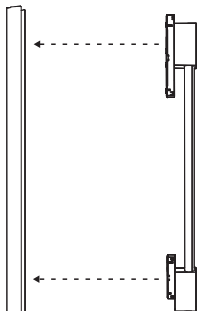

Power supply unit wall

Connector | Corner external

Connector | Corner internal

Connector | Straight

Rail

Rail cover

End-cap

5x25

Excl./Искл.

6

9

17

23

Signify
I.B.R.S. / C.C.R.I. Numéro 10461
5600 VB Eindhoven,
the Netherlands
☎00800-74454775

© 2023 Signify Holding
All rights reserved

www.philips-hue.com