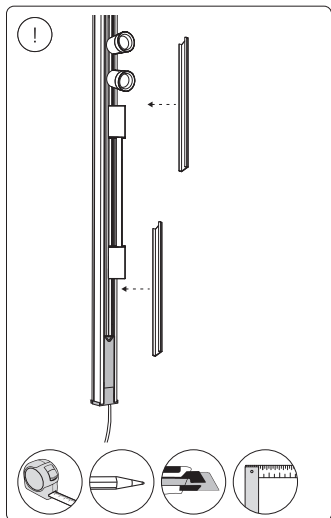

Power supply unit wall

Connector | Corner external

Connector | Corner internal

Connector | Straight

Rail

Rail cover

End-cap

5x25

Excl./Искл.

6

9

17

23

Signify
I.B.R.S. / C.C.R.I. Numéro 10461
5600 VB Eindhoven,
the Netherlands
☎00800-74454775

© 2023 Signify Holding
All rights reserved

www.philips-hue.com