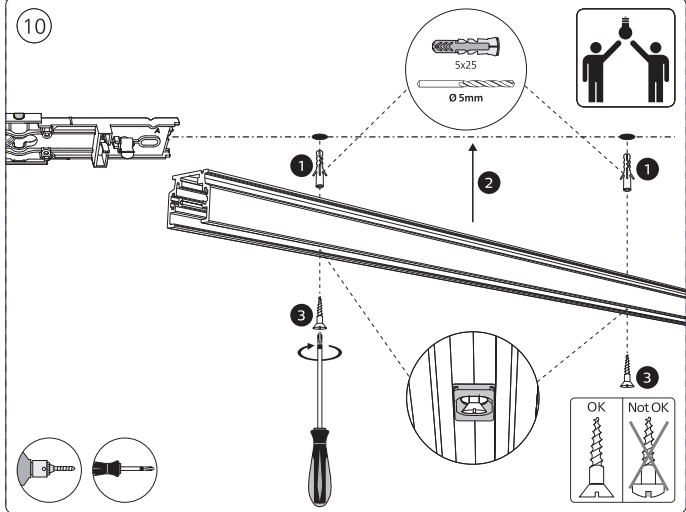

Power supply | Ceiling 2-point

Power supply | Ceiling 1-point

Bracket | with ceiling box cover

Connector | Corner external

Connector | Corner internal

Connector | Straight

Rail

(2)

Rail cover

End-cap

5x25

Excl./Искл.

installation option

3a

3b

10

11

10

12

GO TO 13

GO TO 18

GO TO 23

GO TO 28

13