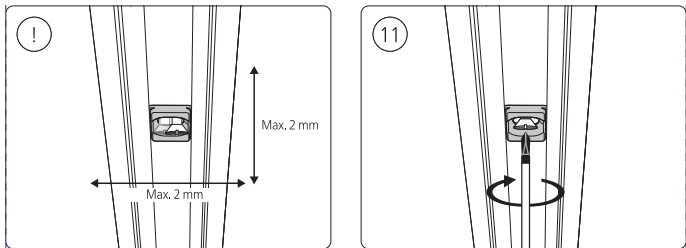

Power supply | Ceiling 2-point

Power supply | Ceiling 1-point

Bracket | with ceiling box cover

Connector | Corner external

Connector | Corner internal

Connector | Straight

Rail

(2)

Rail cover

End-cap

5x25

Excl./Искл.

installation option

3a

3b

10

11

10

12

GO TO 13

GO TO 18

GO TO 23

GO TO 28

13