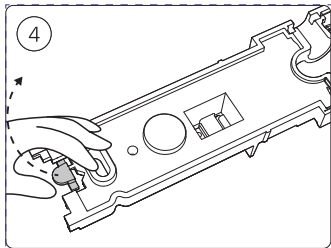

Power supply | Ceiling 2-point

Power supply | Ceiling 1-point

Bracket | with ceiling box cover

Connector | Corner external

Connector | Corner internal

Connector | Straight

Rail

(2)

Rail cover

End-cap

5x25

Excl./Искл.

installation option

3a

3b

10

11

10

12

GO TO 13

GO TO 18

GO TO 23

GO TO 28

13