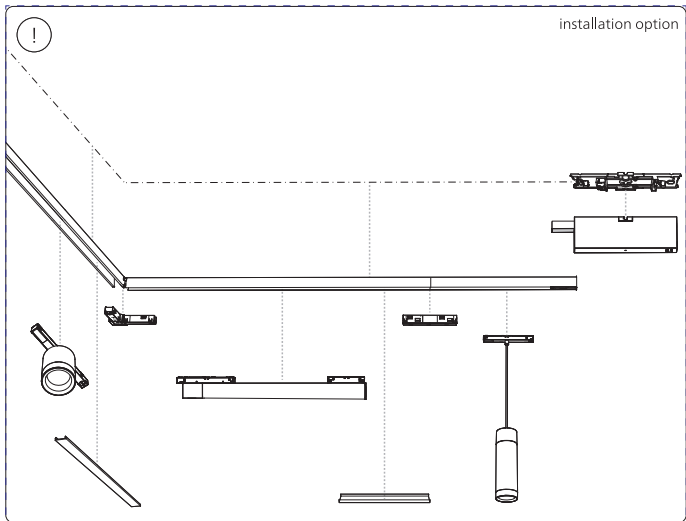

Power supply | Ceiling 2-point

Power supply | Ceiling 1-point

Bracket | with ceiling box cover

Connector | Corner external

Connector | Corner internal

Connector | Straight

Rail

(2)

Rail cover

End-cap

5x25

Excl./Искл.

installation option

3a

3b

10

11

10

12

GO TO 13

GO TO 18

GO TO 23

GO TO 28

13