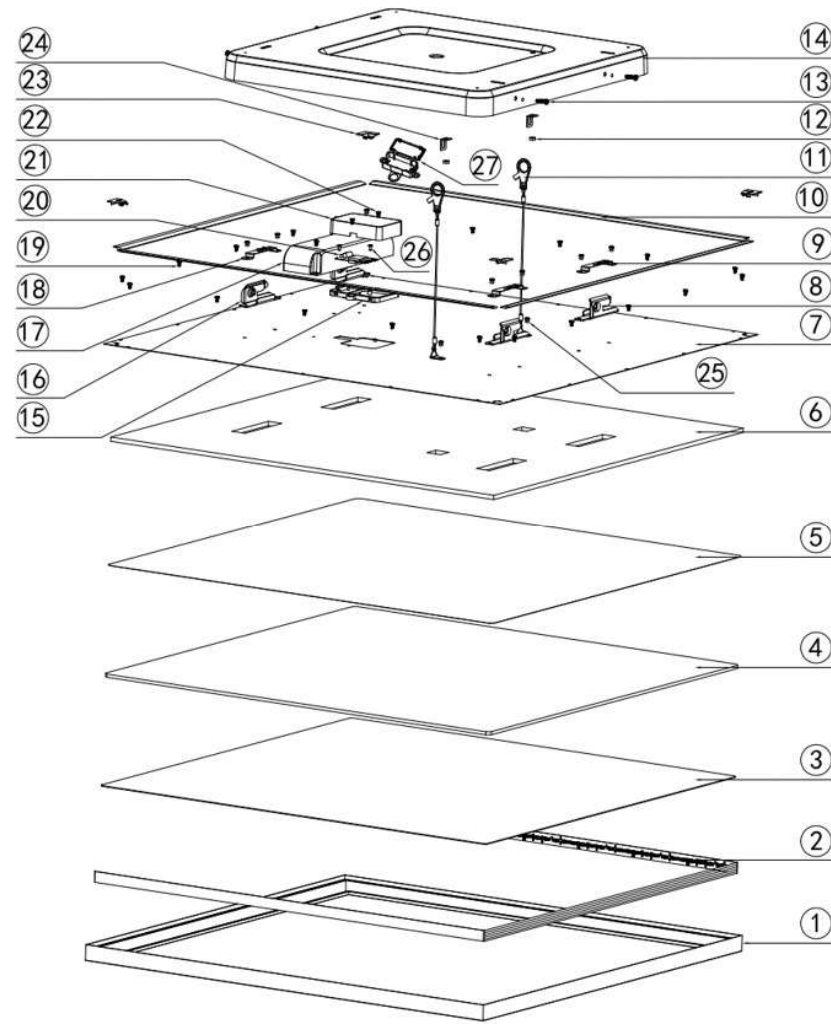

PHILIPS
hue

#	COMPONENT	QTY
1	FRAME	1
2	LED STRIP	2
3	DIFFUSER	1
4	LIGHT GUIDE PLATE	1
5	REFLECTIVE PAPER	1
6	EPE FOAM	1
7	BACK PLATE	1
8	INSTALLATION PLATE B	2
9	WAVY SHEETMETAL STOPER B	2
10	DECORATIVE BAR	4
11	SUSPENDE ROPE	2
12	NUT M4	2
13	M4X12 SCREW	4
14	INSTALLATION BOX	1
15	HUE CONTROL BOX BOTTOM HOUSING	1
16	INSTALLATION PLATE A	2
17	DRIVER	1
18	WAVY SHEETMETAL STOPER A	2
19	SELF TAPPING SCREW M3X6	20
20	HUE CONTROL PCBA	1
21	HUE CONTROL BOX TOP HOUSING	1
22	SCREW M3X4	4
23	CORNER PROTECTOR	4
24	L TYPE SHEET METAL PART	2
25	RIVET	10
26	SELF TAPPING SCREW M3X4	2
27	WIRE CONNECTION BOX	1

#	SLR Description	Tools needed
a	REMOVE INSTALLATION BOX 14 BY UNSCREWING SCRWE 13	CROSS HEAD SCREW DRIVER
b	REMOVE CONNER PROTECTOR 23	FLAT HEAD SCREW DRIVER
c	REMOVE DECORATIVE BAR 10	
d	REMOVE SELF TAPPING SCREW M3X6 19	CROSS HEAD SCREW DRIVER
e	UNSCREW SCREW M3X4 22	CROSS HEAD SCREW DRIVER
f	REMOVE HUE CONTROL BOX TOP HOUSING 21	FLAT HEAD SCREW DRIVER
g	UNPLUG FLAT CABLE FROM HUE CONTROL PCBA 20	
h	UNSCREW SELF TAPPING SCREW M3X4 26	CROSS HEAD SCREW DRIVER
i	UNPLUG 24V POWER INPUT WIRE FROM HUE CONTROL PCBA 20	
j	REMOVE BACK PLATE 7	
k	REMOVE EPE FOAM 6	
l	REMOVE REFLECTIVE PAPER 5	
m	REMOVE LIGHT GUIDE PLATE 4	
n	REMOVE DIFFUSER 3	
o	REMOVE LED STRIP 2 FROM FRAME 1	

FOR LIGHT SOURCE-LED STRIP REMOVAL PLEASE REFER TO DOCUMENT 442295215544_L2 Removal and Test Instruction Flex LED strip

STATUS	DESCRIPTION	DESIGN ID	DATE
2021-08-24	Surimu Hue Square Panel, 600X600mm Surimu Hue Rectangle Panel, 1200X300mm Aurelle Hue Panel SQ 39W/ ceiling lamp, 600X600mm Aurelle Hue Panel REC 39W ceiling lamp, 1200X300mm		2021-08-24
NAME: Mg Lv	LOCAL PART ID	SH: 1	SH: A2
CHECKED	DATE: 2022-08-01		