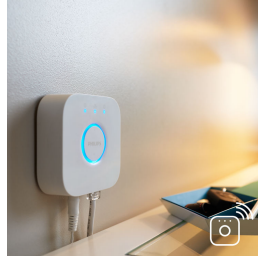

The heart of your system

The Philips Hue bridge is all you need to set up your personal Philips Hue system. This is actually the brain of the operation that enables you to control all of your Philips Hue products via the Philips Hue app. Once you have installed the Philips Hue bridge and downloaded the Philips Hue app on your smart device, you can set your imagination free and build your very own system