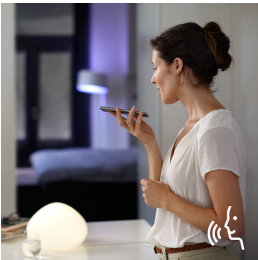

Control with your voice

Philips Hue works with Amazon Alexa, Apple HomeKit and Google Home, powered by the Google Assistant, to allow you to control your lights with your voice. Turn your lights on and off. Dim to the desired brightness for a perfect ambiance. Even recall pre-set scenes, change colors and more - all without lifting a finger.