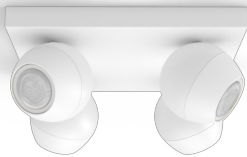

## Buckram quadruple spotlight

Hue White ambiance

Includes GU10 LED bulb

Bluetooth control via app

Includes dimmer switch

Add Hue Bridge to unlock more

8719514339149