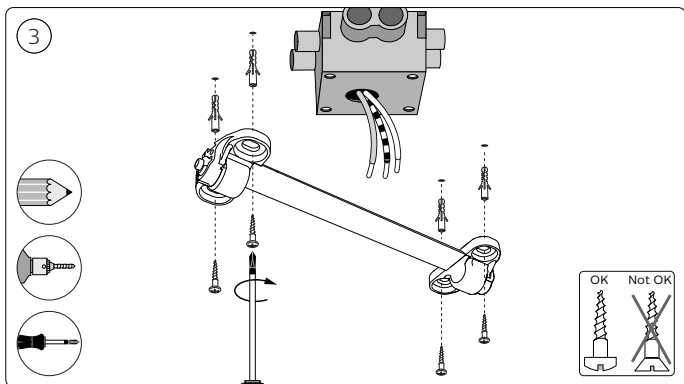

Signify
I.B.R.S. / C.C.R.I. Numéro 10461
5600 VB Eindhoven,
the Netherlands
☎00800-74454775

© 2021 Signify Holding
All rights reserved

www.philips.com/lighting

4404 029 04733
Last update: 02/2021