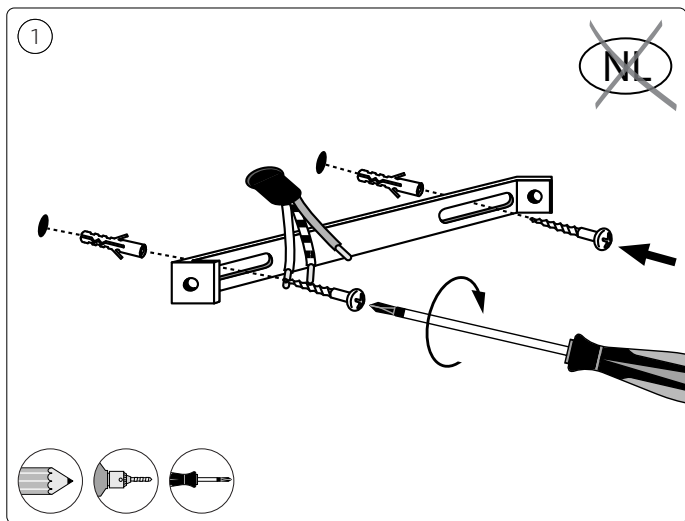

Signify  
I.B.R.S. / C.C.R.I. Numéro 10461  
5600 VB Eindhoven,  
the Netherlands  
☎00800-74454775

© 2021 Signify Holding  
All rights reserved

[www.philips.com/lighting](http://www.philips.com/lighting)