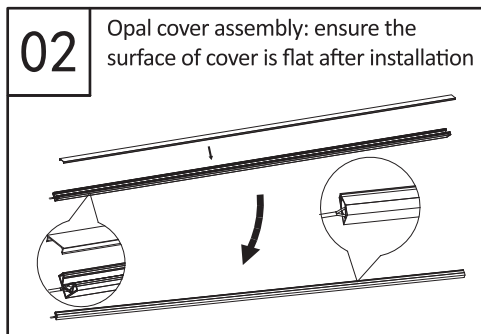

Signify
I.B.R.S. / C.C.R.I. Numéro 10461
5600 VB Eindhoven, the Netherlands
☎00800-74454775

Signify Commercial UK Limited Unit 3, Guildford Business Park, Guildford, Surrey, GU2 8XG, UK

Philips and the Philips Shield Emblem are registered trademarks of Koninklijke Philips N.V. and are used under license

© 2022 Signify Holding
Signify

3241 659 26501