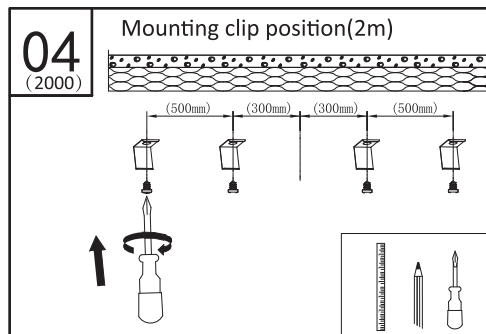

12nc	Description	Length_ (mm)	Width_ (mm)	Height_ (mm)	Remark
929003244202	EU LV Strip V profile 1M	1000	17.4	17.4	The profile set includes materials 1~5
929003244302	EU LV Strip V profile 2M	2000	17.4	17.4	The profile set includes materials 1~5

L(MM)		M3.5x10	
1000	2	2	2
2000	2	4	4

Signify  
I.B.R.S. / C.C.R.I. Numéro 10461  
5600 VB Eindhoven, the Netherlands  
☎00800-74454775

Signify Commercial UK Limited Unit 3, Guildford Business Park, Guildford, Surrey, GU2 8XG, UK