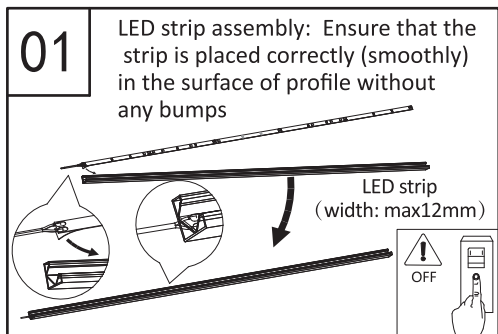

12nc	Description	Length_ (mm)	Width_ (mm)	Height_ (mm)	Remark
929003244202	EU LV Strip V profile 1M	1000	17.4	17.4	The profile set includes materials 1~5
929003244302	EU LV Strip V profile 2M	2000	17.4	17.4	The profile set includes materials 1~5

L(MM)		M3.5x10	
1000	2	2	2
2000	2	4	4

Signify  
I.B.R.S. / C.C.R.I. Numéro 10461  
5600 VB Eindhoven, the Netherlands  
☎00800-74454775

Signify Commercial UK Limited Unit 3, Guildford Business Park, Guildford, Surrey, GU2 8XG, UK