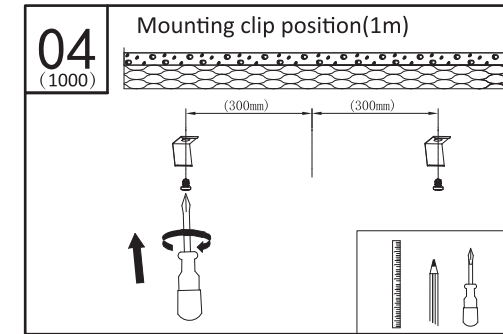

12nc	Description	Length_ (mm)	Width_ (mm)	Height_ (mm)	Remark
929003244202	EU LV Strip V profile 1M	1000	17.4	17.4	The profile set includes materials 1~5
929003244302	EU LV Strip V profile 2M	2000	17.4	17.4	The profile set includes materials 1~5

L(MM)		M3.5x10	
1000	2	2	2
2000	2	4	4

Signify  
I.B.R.S. / C.C.R.I. Numéro 10461  
5600 VB Eindhoven, the Netherlands  
☎00800-74454775

Signify Commercial UK Limited Unit 3, Guildford Business Park, Guildford, Surrey, GU2 8XG, UK