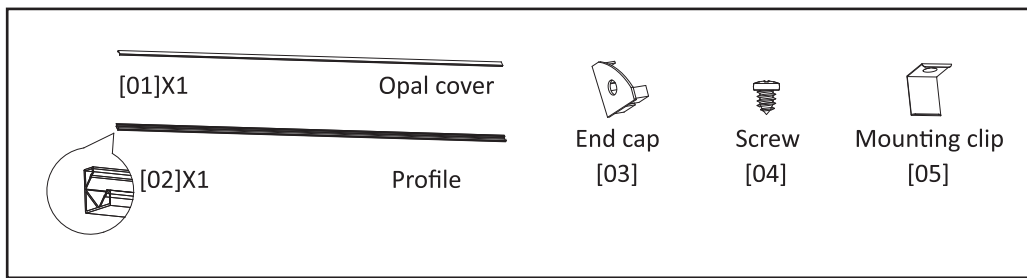

12nc	Description	Length_ (mm)	Width_ (mm)	Height_ (mm)	Remark
929003244202	EU LV Strip V profile 1M	1000	17.4	17.4	The profile set includes materials 1~5
929003244302	EU LV Strip V profile 2M	2000	17.4	17.4	The profile set includes materials 1~5

L(MM)		M3.5x10	
1000	2	2	2
2000	2	4	4

Signify  
I.B.R.S. / C.C.R.I. Numéro 10461  
5600 VB Eindhoven, the Netherlands  
☎00800-74454775

Signify Commercial UK Limited Unit 3, Guildford Business Park, Guildford, Surrey, GU2 8XG, UK