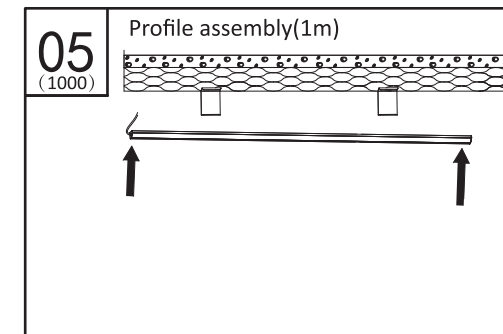

12nc	Description	Length_ (mm)	Width_ (mm)	Height_ (mm)	Remark
929003244202	EU LV Strip V profile 1M	1000	17.4	17.4	The profile set includes materials 1~5
929003244302	EU LV Strip V profile 2M	2000	17.4	17.4	The profile set includes materials 1~5

L(MM)		M3.5x10	
1000	2	2	2
2000	2	4	4

Signify  
I.B.R.S. / C.C.R.I. Numéro 10461  
5600 VB Eindhoven, the Netherlands  
☎00800-74454775

Signify Commercial UK Limited Unit 3, Guildford Business Park, Guildford, Surrey, GU2 8XG, UK