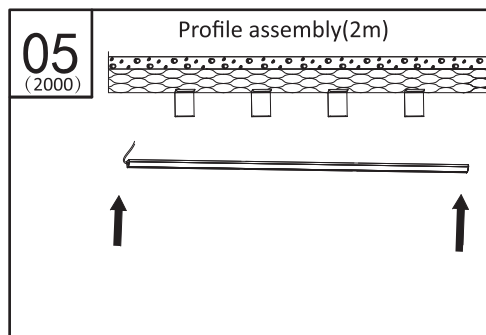

12nc	Description	Length_ (mm)	Width_ (mm)	Height_ (mm)	Remark
929003244202	EU LV Strip V profile 1M	1000	17.4	17.4	The profile set includes materials 1~5
929003244302	EU LV Strip V profile 2M	2000	17.4	17.4	The profile set includes materials 1~5

L(MM)		M3.5x10	
1000	2	2	2
2000	2	4	4

Signify  
I.B.R.S. / C.C.R.I. Numéro 10461  
5600 VB Eindhoven, the Netherlands  
☎00800-74454775

Signify Commercial UK Limited Unit 3, Guildford Business Park, Guildford, Surrey, GU2 8XG, UK