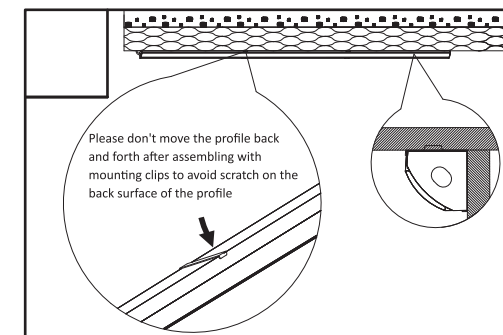

12nc	Description	Length_ (mm)	Width_ (mm)	Height_ (mm)	Remark
929003244202	EU LV Strip V profile 1M	1000	17.4	17.4	The profile set includes materials 1~5
929003244302	EU LV Strip V profile 2M	2000	17.4	17.4	The profile set includes materials 1~5

L(MM)		M3.5x10	
1000	2	2	2
2000	2	4	4

Signify  
I.B.R.S. / C.C.R.I. Numéro 10461  
5600 VB Eindhoven, the Netherlands  
☎00800-74454775

Signify Commercial UK Limited Unit 3, Guildford Business Park, Guildford, Surrey, GU2 8XG, UK