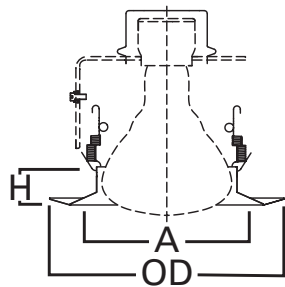

E26 5" Trim Series

DESCRIPTION

Open splay trim with self-flange in the 5" trim family for use in recessed downlighting. Compatible for use in Halo and other housings.

Catalog #		Type
Project		
Comments		Date
Prepared by		

SPECIFICATION FEATURES

- Splay trim for BR30 & PAR30 lamps
- Coil spring retention
- Self-flanged trim ring sized to hide gaps caused by construction tolerances

Housings	Max Lamp Compatibility
H5ICAT H5RICAT	5185WH: 39W PAR30S, 60W PAR30L, 65W BR30
E5ICAT E5RICAT	5185SN, 5185TBZ: 39W PAR30S, 60W PAR30L, 50W BR30
H25ICAT	39W PAR30S, 60W PAR30L, 50W BR30
H5T H5RT	75W PAR30S, 75W PAR30L, 65W BR30
E5TAT E5RTAT	

Compatible with Halogen, Incandescent, LED* or CFL* lamps.

Dimensions:

A: 3-9/10" [99mm]

H: 1-2/25" [27mm]

OD: 6-5/8" [168mm]

ORDERING INFORMATION

SAMPLE NUMBER: 5130WH

Trim	Finish
5185= 5" open splay, self-flange	WH =Matte White trim SN =Satin Nickel trim TBZ =Tuscan Bronze trim