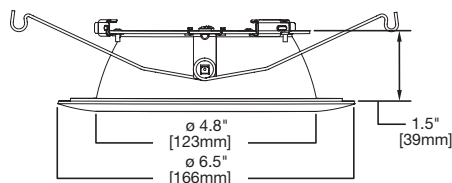

1200 Series - 90CRI, 1200lm

5" / 6" LED Retrofit Downlight Engine

ML5612927 - 2700K
ML5612930 - 3000K
ML5612935 - 3500K
ML5612940 - 4000K

ORDERING INFORMATION

SAMPLE NUMBER: 592SC

Trim	Finish	Accessory
592= 5" Reflector	SC=Specular Clear, White Flange H=Haze (Semi-Specular), White Flange W=White (Matte White), White Flange	TRM590WH= 5" LED Oversize Trim Ring for use with 59" series trims, White 6.3" I.D., 7.5" O.D. Ring slips over LED trim. Inset design allows 5" trim to fit into oversize ring for an even trim surface