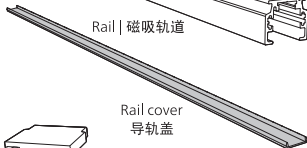

Power supply | Ceiling 1-point
电源 | 单端

Bracket | with ceiling box cover
支架 | 带箱盖

Corner connector external
外部转角连接件

Corner connector internal
内部转角连接件

Connector straight
I型连接件

Rail | 磁吸轨道

Rail cover
导轨盖

End-cap | 端盖