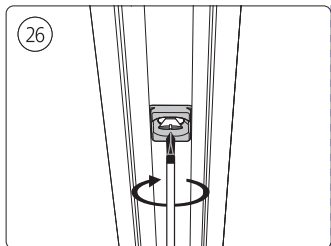

Power supply | Ceiling 1-point
电源 | 单端

Bracket | with ceiling box cover
支架 | 带箱盖

Corner connector external
外部转角连接件

Corner connector internal
内部转角连接件

Connector straight
I型连接件

Rail | 磁吸轨道

Rail cover
导轨盖

End-cap | 端盖

14

15

20

22

23

24

27

31