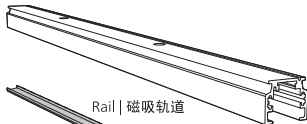

Power supply | Ceiling 1-point
电源 | 单端

Bracket | with ceiling box cover
支架 | 带箱盖

Corner connector external
外部转角连接件

Corner connector internal
内部转角连接件

Connector straight
I型连接件

Rail | 磁吸轨道

Rail cover
导轨盖

End-cap | 端盖