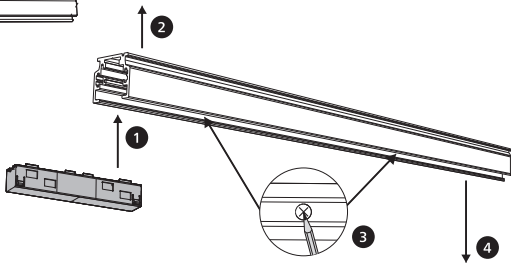

Power supply | Ceiling 1-point
电源 | 单端

Bracket | with ceiling box cover
支架 | 带箱盖

Corner connector external
外部转角连接件

Corner connector internal
内部转角连接件

Connector straight
I型连接件

Rail | 磁吸轨道

Rail cover
导轨盖

End-cap | 端盖

13

GO TO | 转至

18

GO TO | 转至

23

GO TO | 转至

28

13