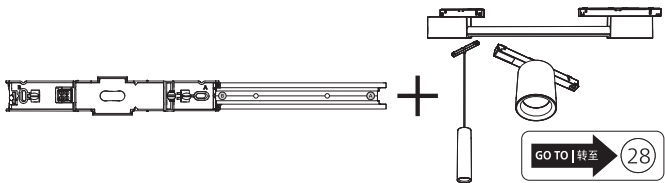

Power supply | Ceiling 1-point
电源 | 单端

Bracket | with ceiling box cover
支架 | 带箱盖

Corner connector external
外部转角连接件

Corner connector internal
内部转角连接件

Connector straight
I型连接件

Rail | 磁吸轨道

Rail cover
导轨盖

End-cap | 端盖

14

15

20

22

23

24

27

31