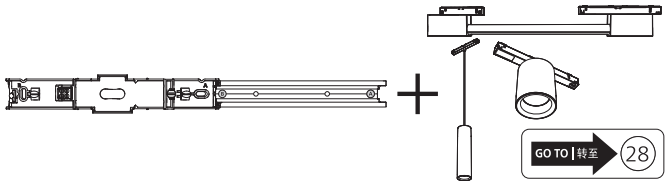

Power supply | Ceiling 1-point
电源 | 单端

Bracket | with ceiling box cover
支架 | 带箱盖

Corner connector external
外部转角连接件

Corner connector internal
内部转角连接件

Connector straight
I型连接件

Rail | 磁吸轨道

Rail cover
导轨盖

End-cap | 端盖

13

GO TO | 转至

18

GO TO | 转至

23

GO TO | 转至

28

13