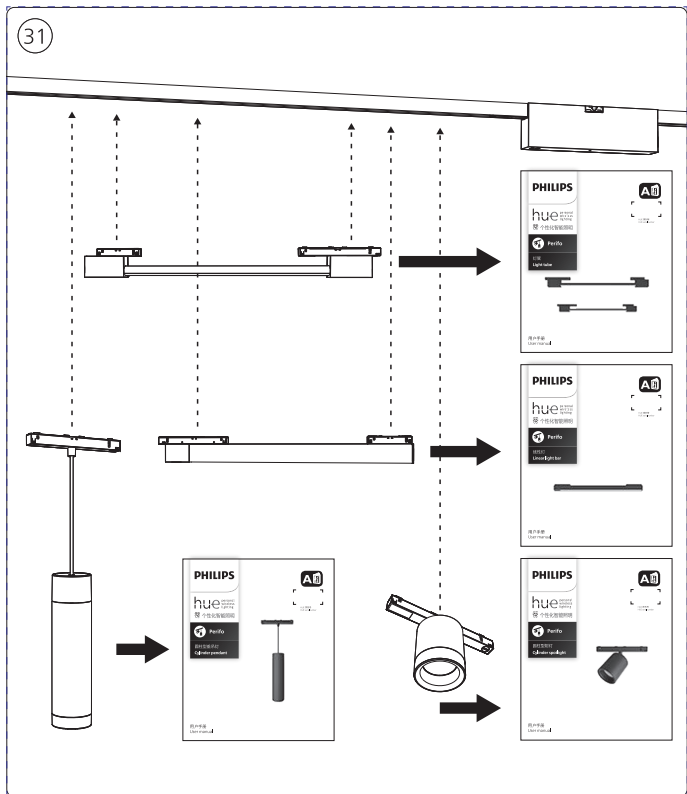

Power supply | Ceiling 1-point
电源 | 单端

Bracket | with ceiling box cover
支架 | 带箱盖

Corner connector external
外部转角连接件

Corner connector internal
内部转角连接件

Connector straight
I型连接件

Rail | 磁吸轨道

Rail cover
导轨盖

End-cap | 端盖

13

GO TO | 转至

18

GO TO | 转至

23

GO TO | 转至

28

13

14

15

20

22

23

24

27

31