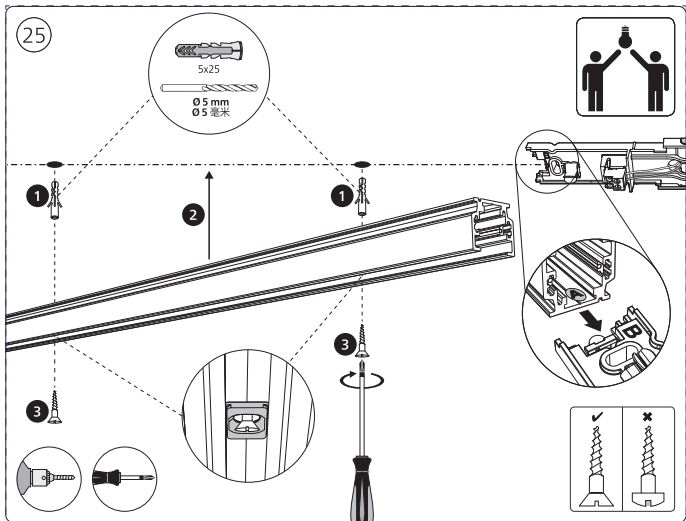

Power supply | Ceiling 1-point
电源 | 单端

Bracket | with ceiling box cover
支架 | 带箱盖

Corner connector external
外部转角连接件

Corner connector internal
内部转角连接件

Connector straight
I型连接件

Rail | 磁吸轨道

Rail cover
导轨盖

End-cap | 端盖

14

15

20

22

23

24

27

31