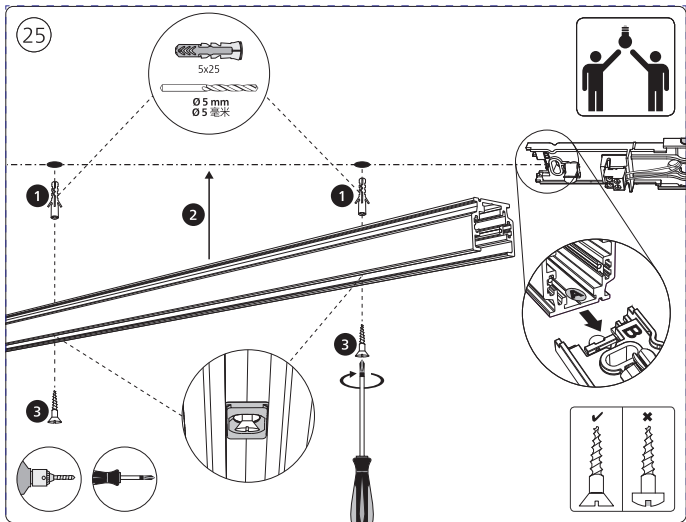

Power supply | Ceiling 1-point  
电源 | 单端

Bracket | with ceiling box cover  
支架 | 带箱盖

Corner connector external  
外部转角连接件

Corner connector internal  
内部转角连接件

Connector straight  
I型连接件

Rail | 磁吸轨道

Rail cover  
导轨盖

13

14

15

20

22

23

24

27