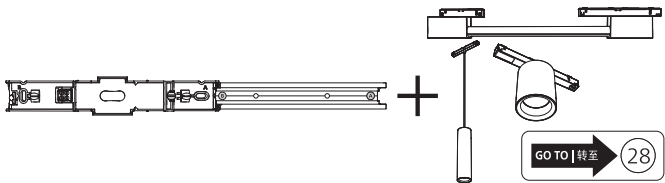

Power supply | Ceiling 1-point  
电源 | 单端

Bracket | with ceiling box cover  
支架 | 带箱盖

Corner connector external  
外部转角连接件

Corner connector internal  
内部转角连接件

Connector straight  
I型连接件

Rail | 磁吸轨道

Rail cover  
导轨盖

13

14

15

20

22

23

24

27