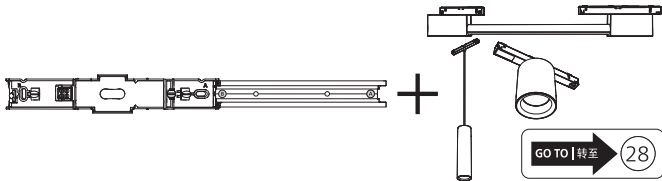

Power supply | Ceiling 1-point  
电源 | 单端

Bracket | with ceiling box cover  
支架 | 带箱盖

Corner connector external  
外部转角连接件

Corner connector internal  
内部转角连接件

Connector straight  
I型连接件

Rail | 磁吸轨道

Rail cover  
导轨盖

GO TO | 转至

13

GO TO | 转至

18

GO TO | 转至

23

GO TO | 转至

28