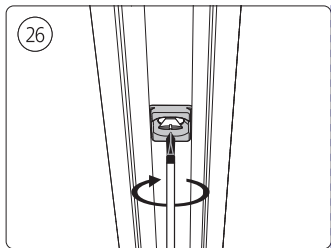

Power supply | Ceiling 1-point  
电源 | 单端

Bracket | with ceiling box cover  
支架 | 带箱盖

Corner connector external  
外部转角连接件

Corner connector internal  
内部转角连接件

Connector straight  
I型连接件

Rail | 磁吸轨道

Rail cover  
导轨盖

GO TO | 转至

13

GO TO | 转至

18

GO TO | 转至

23

GO TO | 转至

28

13

14

15

20

22

23

24

27