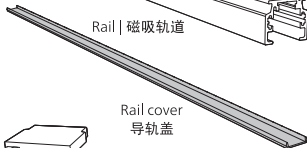

Power supply | Ceiling 1-point  
电源 | 单端

Bracket | with ceiling box cover  
支架 | 带箱盖

Corner connector external  
外部转角连接件

Corner connector internal  
内部转角连接件

Connector straight  
I型连接件

Rail | 磁吸轨道

Rail cover  
导轨盖