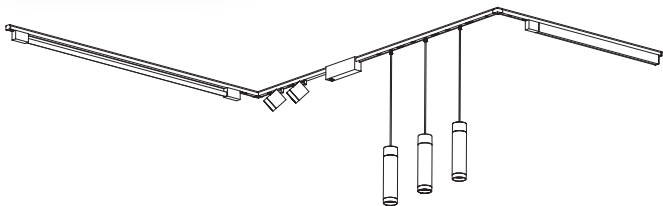

# PHILIPS

hue personal  
wireless  
lighting

秀 个性化智能照明

Perifo

天花安装应用

Ceiling

用户手册 (针对所有Perifo导轨灯具)  
User manual (for all Perifo track luminaires)

Power supply | Ceiling 2-point  
电源 | 双端

Power supply | Ceiling 1-point  
电源 | 单端

Bracket | with ceiling box cover  
支架 | 带箱盖

Corner connector external  
外部转角连接件

Corner connector internal  
内部转角连接件

Connector straight  
I型连接件

Rail | 磁吸轨道

Rail cover  
导轨盖