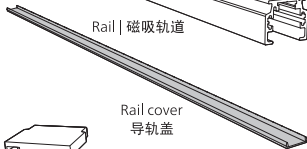

Power supply | Ceiling 1-point
电源 | 单端

Bracket | with ceiling box cover
支架 | 带箱盖

Corner connector external
外部转角连接件

Corner connector internal
内部转角连接件

Connector straight
I型连接件

Rail | 磁吸轨道

Rail cover
导轨盖

(2)