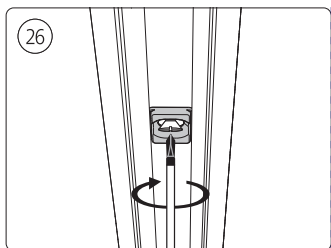

Power supply | Ceiling 1-point
电源 | 单端

Bracket | with ceiling box cover
支架 | 带箱盖

Corner connector external
外部转角连接件

Corner connector internal
内部转角连接件

Connector straight
I型连接件

Rail | 磁吸轨道

Rail cover
导轨盖

(2)

13

14

15

20

22

23

24

27