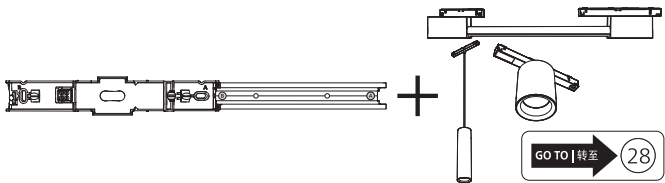

Power supply | Ceiling 1-point
电源 | 单端

Bracket | with ceiling box cover
支架 | 带箱盖

Corner connector external
外部转角连接件

Corner connector internal
内部转角连接件

Connector straight
I型连接件

Rail | 磁吸轨道

Rail cover
导轨盖

(2)

13

14

15

20

22

23

24

27