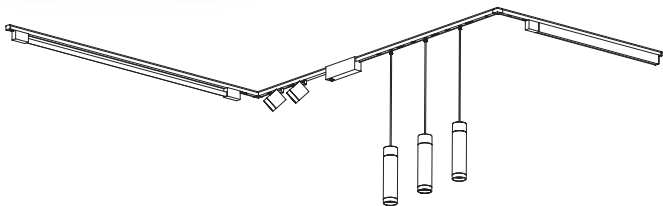

PHILIPS

hue personal
wireless
lighting

秀 个性化智能照明

Perifo

天花安装应用

Ceiling

用户手册 (针对所有Perifo导轨灯具)
User manual (for all Perifo track luminaires)

Power supply | Ceiling 2-point
电源 | 双端

Power supply | Ceiling 1-point
电源 | 单端

Bracket | with ceiling box cover
支架 | 带箱盖

Corner connector external
外部转角连接件

Corner connector internal
内部转角连接件

Connector straight
I型连接件

Rail | 磁吸轨道

Rail cover
导轨盖

(2)