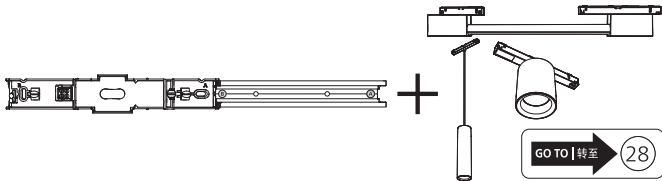

Power supply | Ceiling 1-point
电源 | 单端

Bracket | with ceiling box cover
支架 | 带箱盖

Corner connector external
外部转角连接件

Corner connector internal
内部转角连接件

Connector straight
I型连接件

Rail | 磁吸轨道

Rail cover
导轨盖

(2)

GO TO | 转至

13

GO TO | 转至

18

GO TO | 转至

23

GO TO | 转至

28