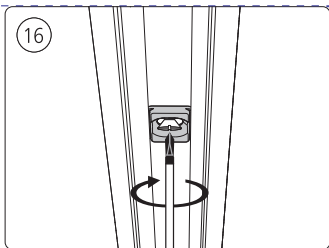

Power supply | Ceiling 1-point
电源 | 单端

Bracket | with ceiling box cover
支架 | 带箱盖

Corner connector external
外部转角连接件

Corner connector internal
内部转角连接件

Connector straight
I型连接件

Rail | 磁吸轨道

Rail cover
导轨盖

(2)

GO TO | 转至

13

GO TO | 转至

18

GO TO | 转至

23

GO TO | 转至

28

13

14

15

20

22

23

24

27