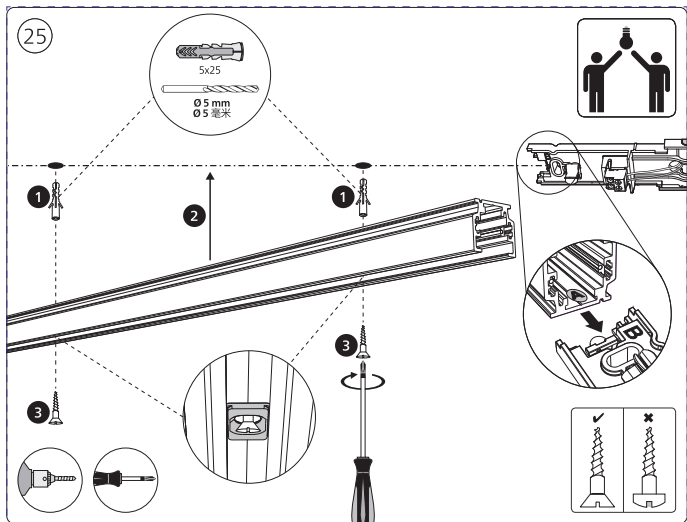

Power supply | Ceiling 1-point
电源 | 单端

Bracket | with ceiling box cover
支架 | 带箱盖

Corner connector external
外部转角连接件

Corner connector internal
内部转角连接件

Connector straight
I型连接件

Rail | 磁吸轨道

Rail cover
导轨盖

(2)

13

14

15

20

22

23

24

27