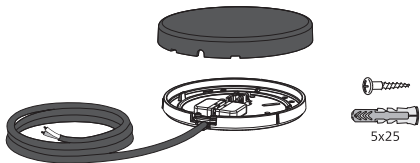

# PHILIPS

hue personal  
wireless  
lighting

秀 个性化智能照明

Perifo

延长线缆和电箱盖

Extension cable &  
electrical box cover

用户手册  
User manual

包含 | Incl.