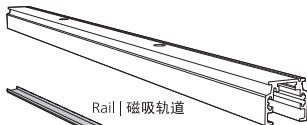

Power supply | Ceiling 1-point  
电源 | 单端

Bracket | with ceiling box cover  
支架 | 带箱盖

Corner connector external  
外部转角连接件

Corner connector internal  
内部转角连接件

Connector straight  
I型连接件

Rail | 磁吸轨道

Rail cover  
导轨盖