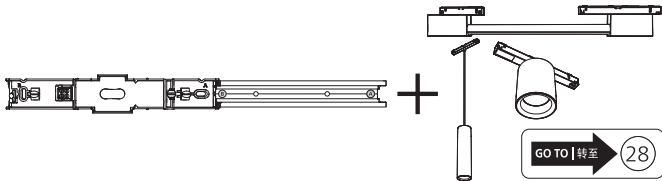

Power supply | Ceiling 1-point
电源 | 单端

Bracket | with ceiling box cover
支架 | 带箱盖

Corner connector external
外部转角连接件

Corner connector internal
内部转角连接件

Connector straight
I型连接件

Rail | 磁吸轨道

Rail cover
导轨盖

End-cap | 端盖

12

GO TO | 转至

13

GO TO | 转至

18

GO TO | 转至

23

GO TO | 转至