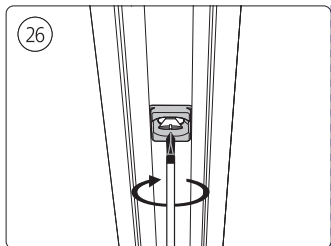

Power supply | Ceiling 1-point
电源 | 单端

Bracket | with ceiling box cover
支架 | 带箱盖

Corner connector external
外部转角连接件

Corner connector internal
内部转角连接件

Connector straight
I型连接件

Rail | 磁吸轨道

Rail cover
导轨盖

End-cap | 端盖

28

13

14

15

20

22

23

24