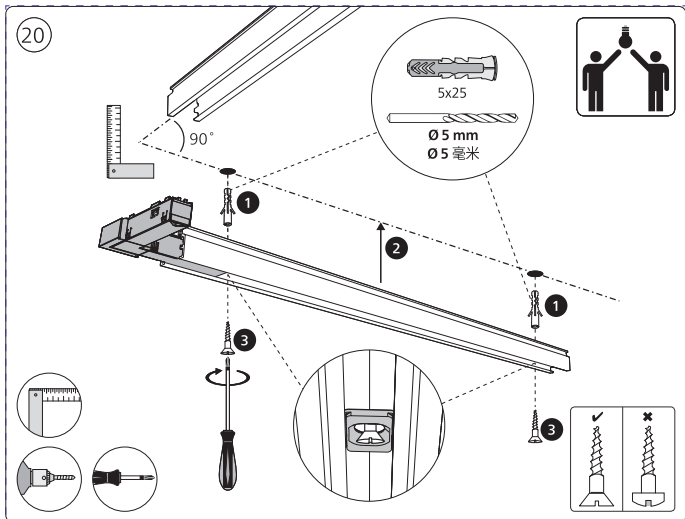

Power supply | Ceiling 1-point
电源 | 单端

Bracket | with ceiling box cover
支架 | 带箱盖

Corner connector external
外部转角连接件

Corner connector internal
内部转角连接件

Connector straight
I型连接件

Rail | 磁吸轨道

Rail cover
导轨盖

End-cap | 端盖

28

13

14

15

20

22

23

24