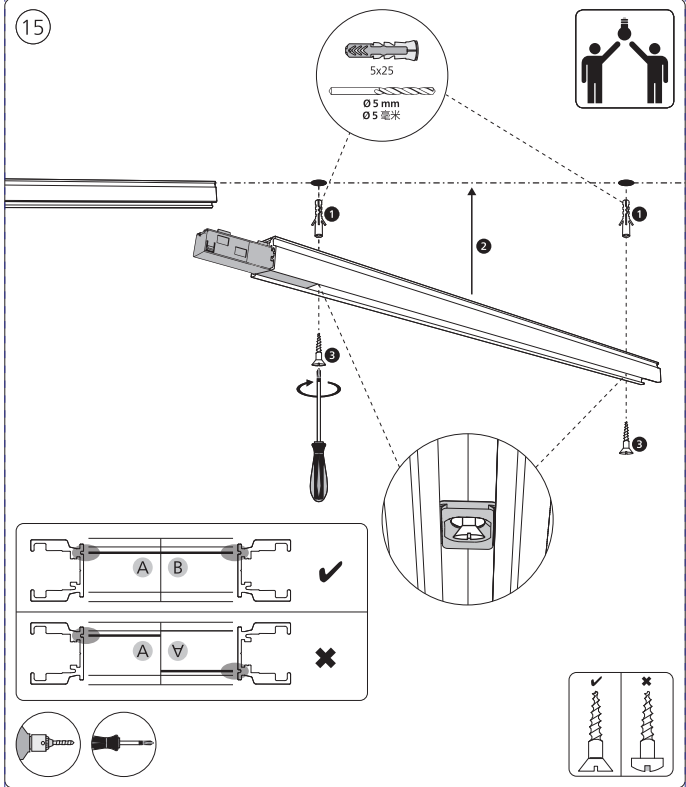

Power supply | Ceiling 1-point
电源 | 单端

Bracket | with ceiling box cover
支架 | 带箱盖

Corner connector external
外部转角连接件

Corner connector internal
内部转角连接件

Connector straight
I型连接件

Rail | 磁吸轨道

Rail cover
导轨盖

End-cap | 端盖

28

13

14

15

20

22

23

24