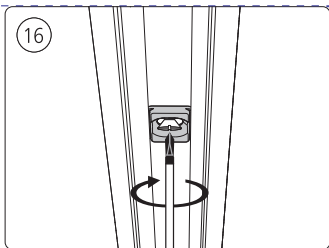

Power supply | Ceiling 1-point
电源 | 单端

Bracket | with ceiling box cover
支架 | 带箱盖

Corner connector external
外部转角连接件

Corner connector internal
内部转角连接件

Connector straight
I型连接件

Rail | 磁吸轨道

Rail cover
导轨盖

End-cap | 端盖

28

13

14

15

20

22

23

24