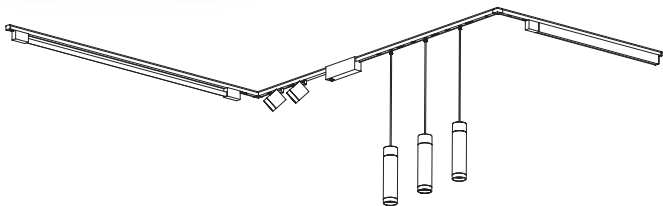

PHILIPS

hue personal
wireless
lighting

秀 个性化智能照明

Perifo

天花安装应用

Ceiling

用户手册 (针对所有Perifo导轨灯具)
User manual (for all Perifo track luminaires)

Power supply | Ceiling 2-point
电源 | 双端

Power supply | Ceiling 1-point
电源 | 单端

Bracket | with ceiling box cover
支架 | 带箱盖

Corner connector external
外部转角连接件

Corner connector internal
内部转角连接件

Connector straight
I型连接件

Rail | 磁吸轨道

Rail cover
导轨盖

End-cap | 端盖