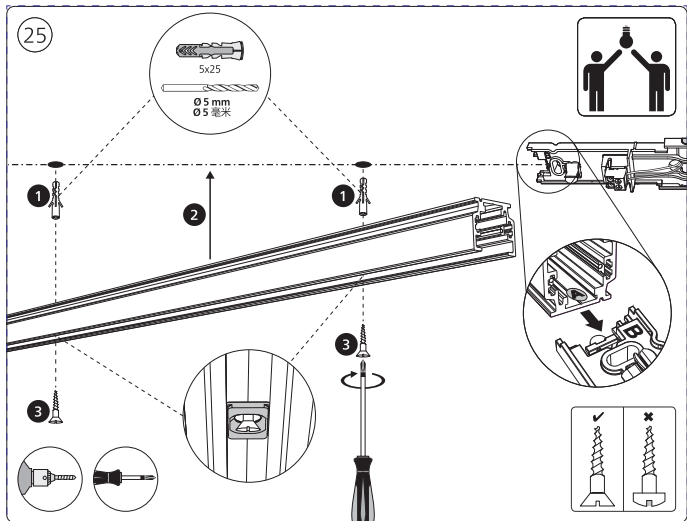

Power supply | Ceiling 1-point
电源 | 单端

Bracket | with ceiling box cover
支架 | 带箱盖

Corner connector external
外部转角连接件

Corner connector internal
内部转角连接件

Connector straight
I型连接件

Rail | 磁吸轨道

Rail cover
导轨盖

End-cap | 端盖

28

13

14

15

20

22

23

24