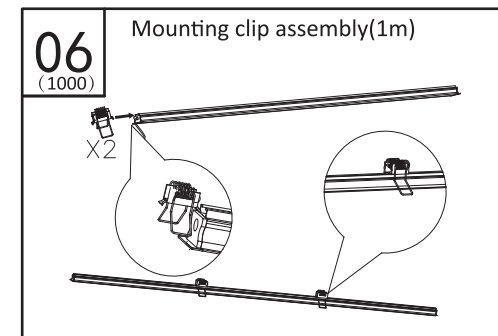

Signify
I.B.R.S. / C.C.R.I. Numéro 10461
5600 VB Eindhoven, the Netherlands
☎ 00800-74454775

Signify Commercial UK Limited Unit 3, Guildford Business Park, Guildford, Surrey, GU2 8XG, UK

Philips and the Philips Shield Emblem are registered trademarks of Koninklijke Philips N.V. and are used under license

© 2022 Signify Holding
@ignify

3241 659 26511