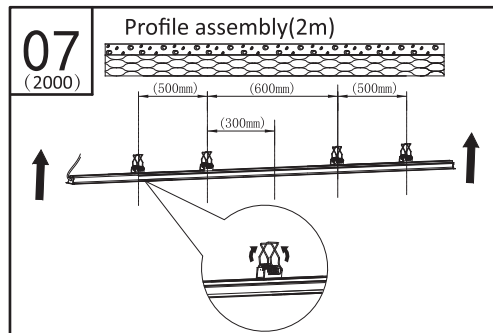

Signify
I.B.R.S. / C.C.R.I. Numéro 10461
5600 VB Eindhoven, the Netherlands
☎ 00800-74454775

Signify Commercial UK Limited Unit 3, Guildford Business Park, Guildford, Surrey, GU2 8XG, UK

Philips and the Philips Shield Emblem are registered trademarks of Koninklijke Philips N.V. and are used under license

© 2022 Signify Holding
@ignify

3241 659 26511