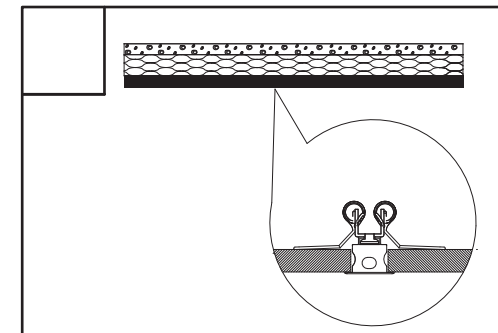

Signify
I.B.R.S. / C.C.R.I. Numéro 10461
5600 VB Eindhoven, the Netherlands
☎ 00800-74454775

Signify Commercial UK Limited Unit 3, Guildford Business Park, Guildford, Surrey, GU2 8XG, UK

Philips and the Philips Shield Emblem are registered trademarks of Koninklijke Philips N.V. and are used under license

© 2022 Signify Holding
@ignify

3241 659 26511