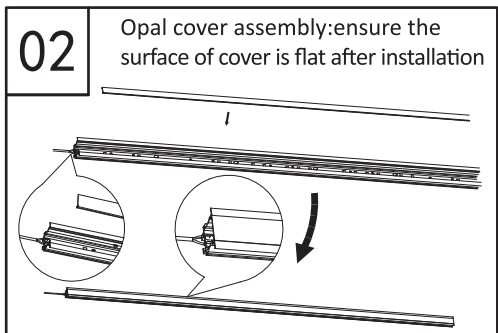

Signify
I.B.R.S. / C.C.R.I. Numéro 10461
5600 VB Eindhoven, the Netherlands
☎ 00800-74454775

Signify Commercial UK Limited Unit 3, Guildford Business Park, Guildford, Surrey, GU2 8XG, UK

Philips and the Philips Shield Emblem are registered trademarks of Koninklijke Philips N.V. and are used under license

© 2022 Signify Holding
@ignify

3241 659 26511