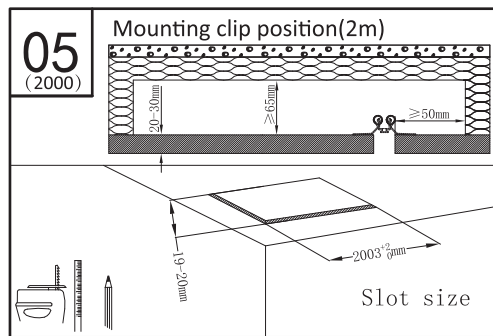

Signify
I.B.R.S. / C.C.R.I. Numéro 10461
5600 VB Eindhoven, the Netherlands
☎ 00800-74454775

Signify Commercial UK Limited Unit 3, Guildford Business Park, Guildford, Surrey, GU2 8XG, UK

Philips and the Philips Shield Emblem are registered trademarks of Koninklijke Philips N.V. and are used under license

© 2022 Signify Holding
@ignify

3241 659 26511