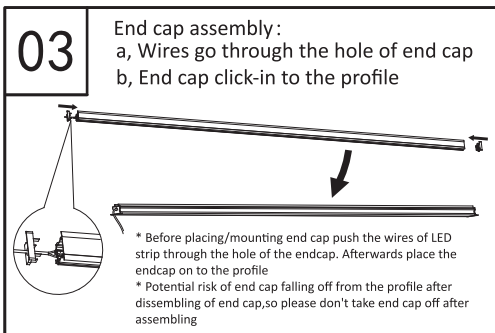

Signify
I.B.R.S. / C.C.R.I. Numéro 10461
5600 VB Eindhoven, the Netherlands
☎ 00800-74454775

Signify Commercial UK Limited Unit 3, Guildford Business Park, Guildford, Surrey, GU2 8XG, UK

Philips and the Philips Shield Emblem are registered trademarks of Koninklijke Philips N.V. and are used under license

© 2022 Signify Holding
@ignify

3241 659 26511