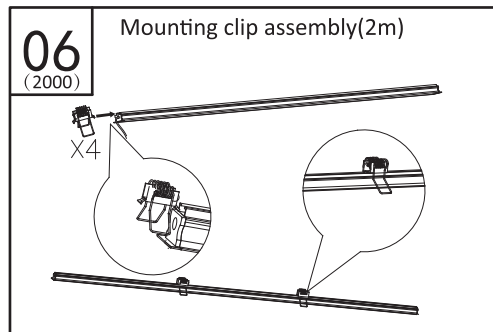

Signify
I.B.R.S. / C.C.R.I. Numéro 10461
5600 VB Eindhoven, the Netherlands
☎ 00800-74454775

Signify Commercial UK Limited Unit 3, Guildford Business Park, Guildford, Surrey, GU2 8XG, UK

Philips and the Philips Shield Emblem are registered trademarks of Koninklijke Philips N.V. and are used under license

© 2022 Signify Holding
@ignify

3241 659 26511