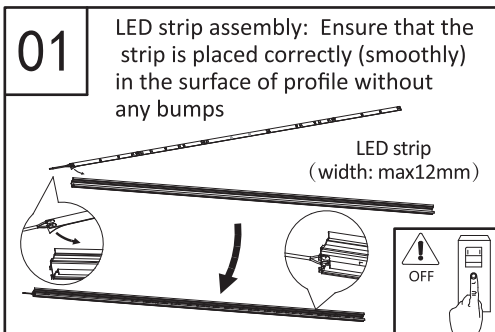

Signify
I.B.R.S. / C.C.R.I. Numéro 10461
5600 VB Eindhoven, the Netherlands
☎ 00800-74454775

Signify Commercial UK Limited Unit 3, Guildford Business Park, Guildford, Surrey, GU2 8XG, UK

Philips and the Philips Shield Emblem are registered trademarks of Koninklijke Philips N.V. and are used under license

© 2022 Signify Holding
@ignify

3241 659 26511