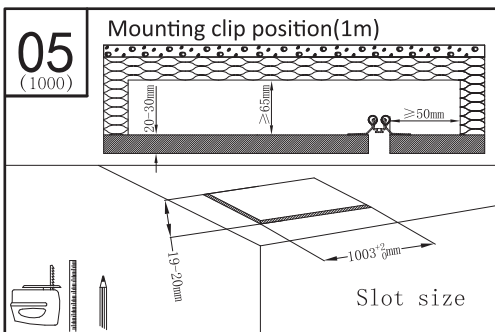

Signify
I.B.R.S. / C.C.R.I. Numéro 10461
5600 VB Eindhoven, the Netherlands
☎ 00800-74454775

Signify Commercial UK Limited Unit 3, Guildford Business Park, Guildford, Surrey, GU2 8XG, UK

Philips and the Philips Shield Emblem are registered trademarks of Koninklijke Philips N.V. and are used under license

© 2022 Signify Holding
@ignify

3241 659 26511