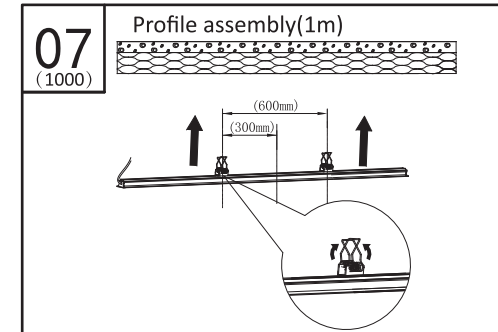

Signify
I.B.R.S. / C.C.R.I. Numéro 10461
5600 VB Eindhoven, the Netherlands
☎ 00800-74454775

Signify Commercial UK Limited Unit 3, Guildford Business Park, Guildford, Surrey, GU2 8XG, UK

Philips and the Philips Shield Emblem are registered trademarks of Koninklijke Philips N.V. and are used under license

© 2022 Signify Holding
@ignify

3241 659 26511