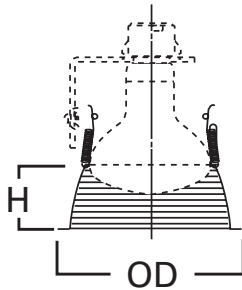

E26 6" Trim Series

DESCRIPTION

Baffle trim in the 6" trim family for use in recessed downlighting. Compatible for use in Halo and other housings.

Catalog #		Type
Project		
Comments		Date
Prepared by		

SPECIFICATION FEATURES

- Metallic finish trim rings and baffles
- Coil spring retention
- Removable trim ring

Dimensions:

H: 3" [76mm]

OD: 7-1/4" [184mm]

Housings	Max Lamp Compatibility
H7ICT H7RICT	50W PAR30S, 75W PAR30L,
H7ICAT H7RICAT	65W BR30, 75W R30
E7ICAT E7RICAT	50W PAR30S, 75W PAR30L, 65W BR30
H7UICAT	75W PAR30S, 75W PAR30L, 90W PAR38, 65W BR30, 90W BR40, 75W R30, 100W R40
H27ICAT	
H27RICAT	50W PAR30S, 75W PAR30L,
E27ICAT	65W BR30
E27RICAT	
H7T	75W PAR30S, 75W PAR30L,
H7RT	65W BR30, 75W R30
E7TAT	75W PAR30S, 75W PAR30L,
E7RTAT	65W BR30
H27T	75W PAR30S, 75W PAR30L,
H27RT	65W BR30, 75W R30
E27TAT	75W PAR30S, 75W PAR30L,
E27RTAT	65W BR30

Compatible with Halogen, Incandescent, LED* or CFL* lamps.